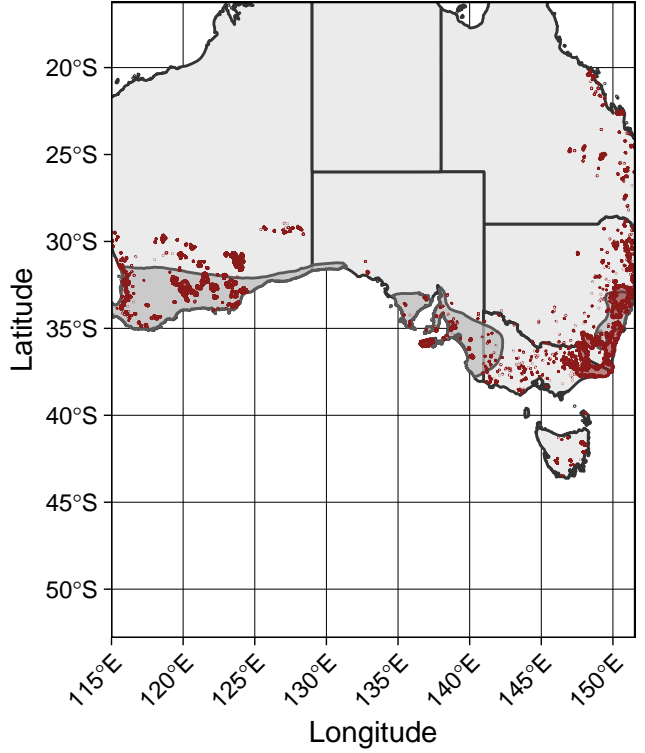

A)

Varanus rosenbergi

B)

Unique niche space burnt

C)

D)

PC1

PC2

PC3

Pre-fire hypervolume
 Burnt area hypervolume