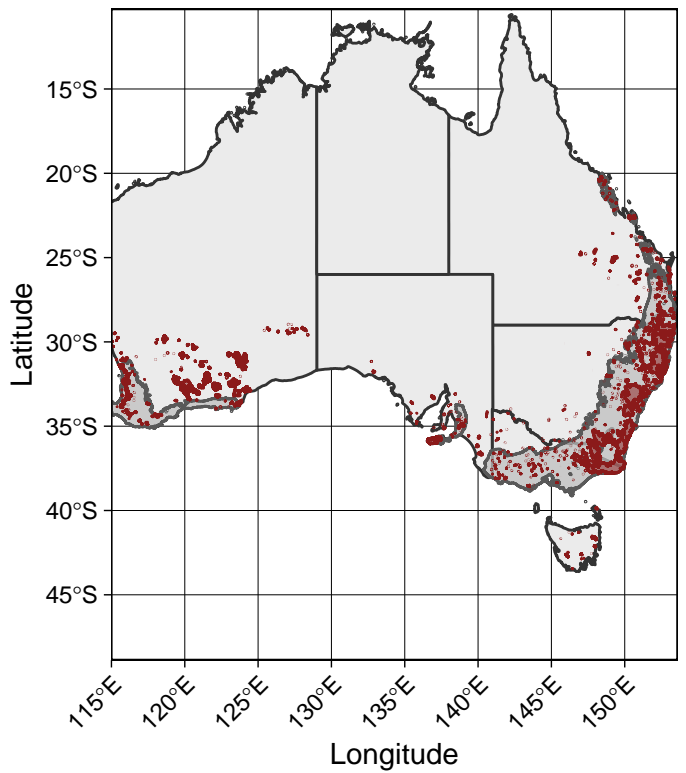

A)

Melithreptus lunatus

B)

Unique niche space burnt

C)

D)

PC1

PC2

PC3

Pre-fire hypervolume
 Burnt area hypervolume