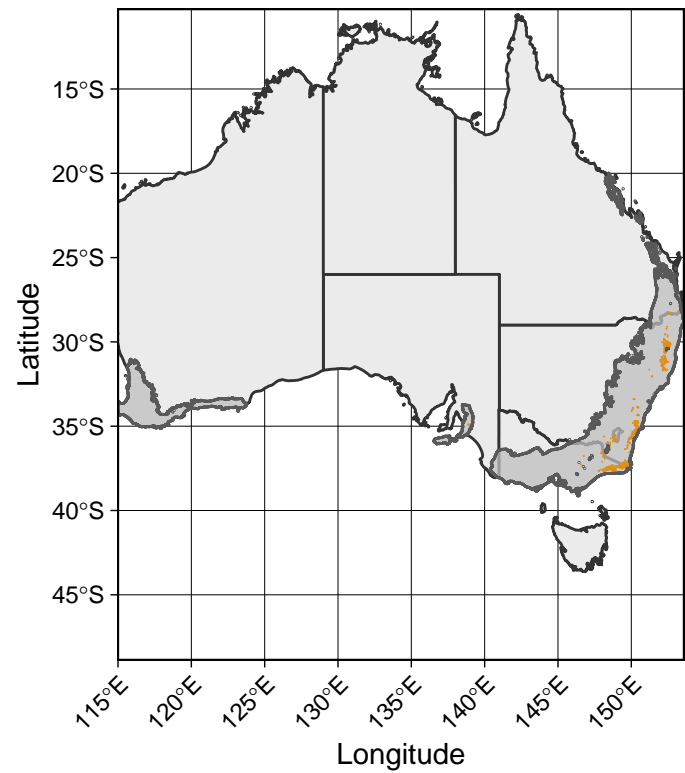

A)

Melithreptus lunatus

B)

Unique niche space burnt

C)

D)

PC1

PC2

PC3

Pre-fire hypervolume
 Burnt area hypervolume