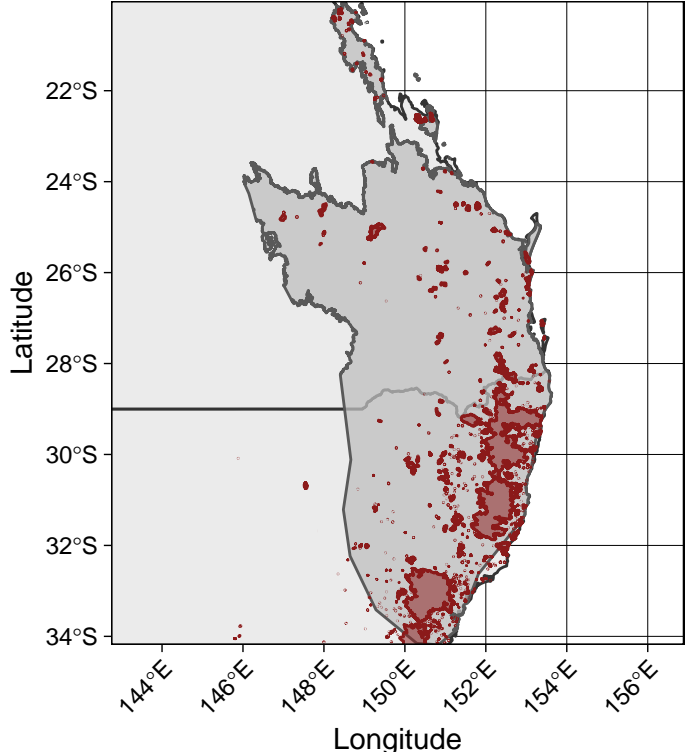

A)

*Lygisaurus foliorum*

B)

Unique niche space burnt

C)

D)

PC1

PC2

PC3

Pre-fire hypervolume  
Burnt area hypervolume