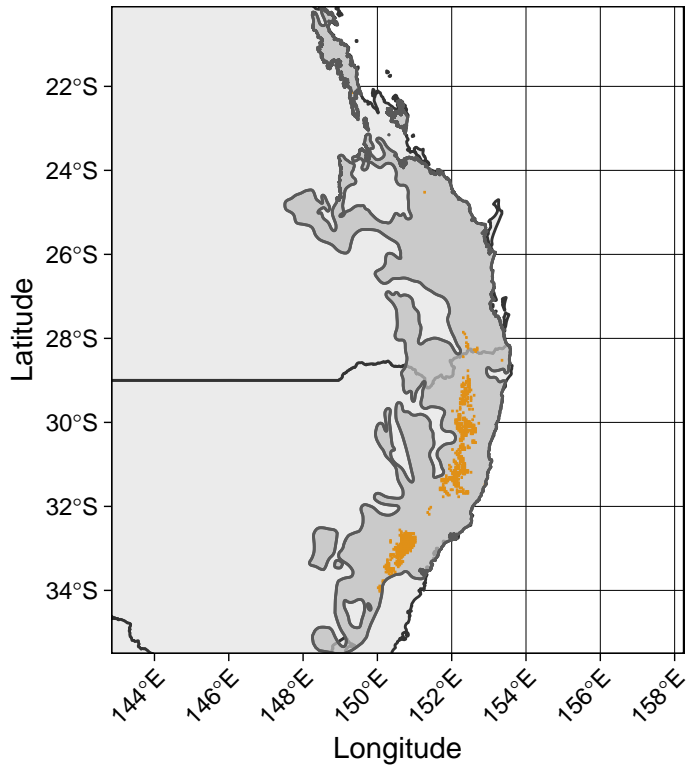

A)

*Litoria wilcoxii*

B)

Unique niche space burnt

C)

D)

PC1

PC2

PC3

Pre-fire hypervolume  
 Burnt area hypervolume