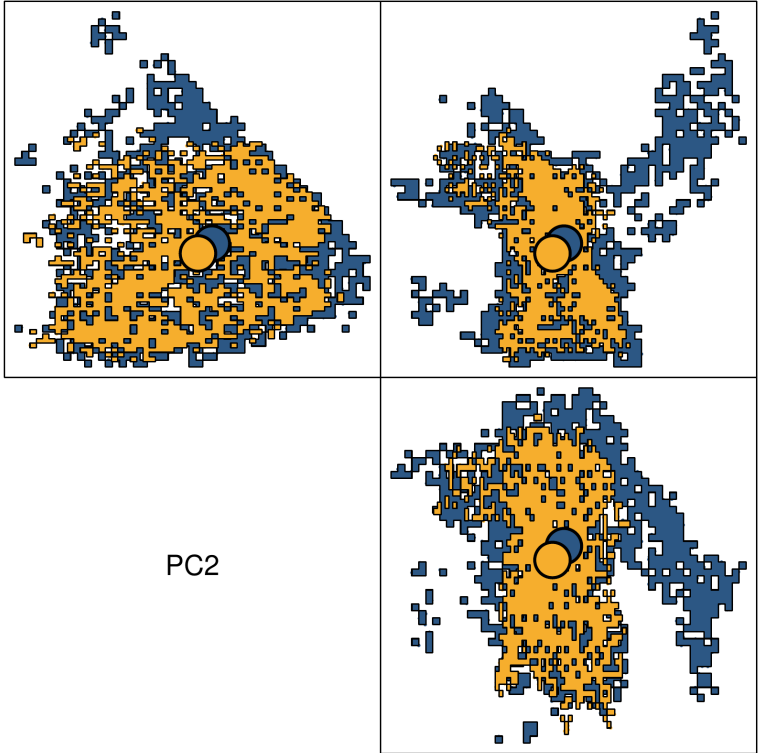

A)

*Litoria wilcoxii*

B)

Unique niche space burnt

C)

D)

PC1

PC2

PC3

Pre-fire hypervolume  
 Burnt area hypervolume