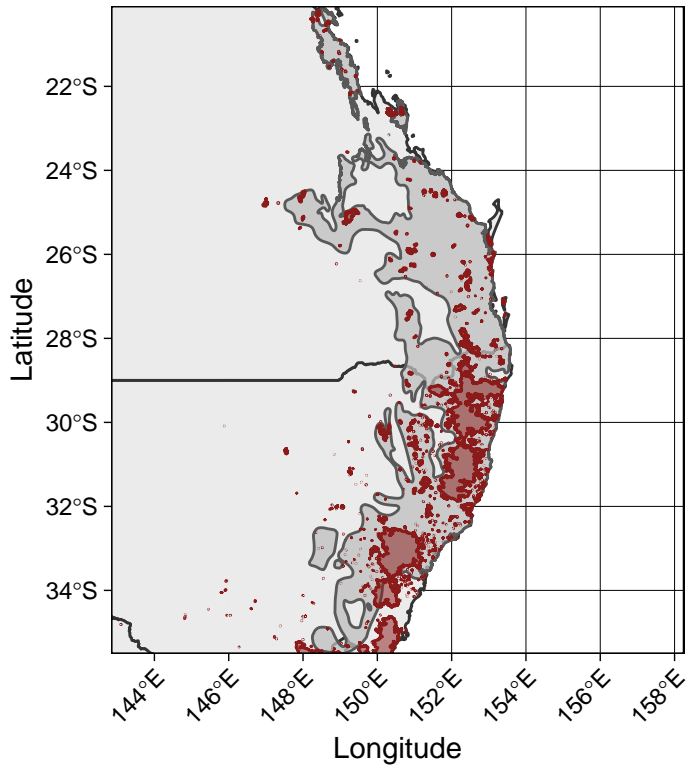

A)

*Litoria wilcoxii*

B)

Unique niche space burnt

C)

D)

PC1

PC2

PC3

Pre-fire hypervolume  
 Burnt area hypervolume