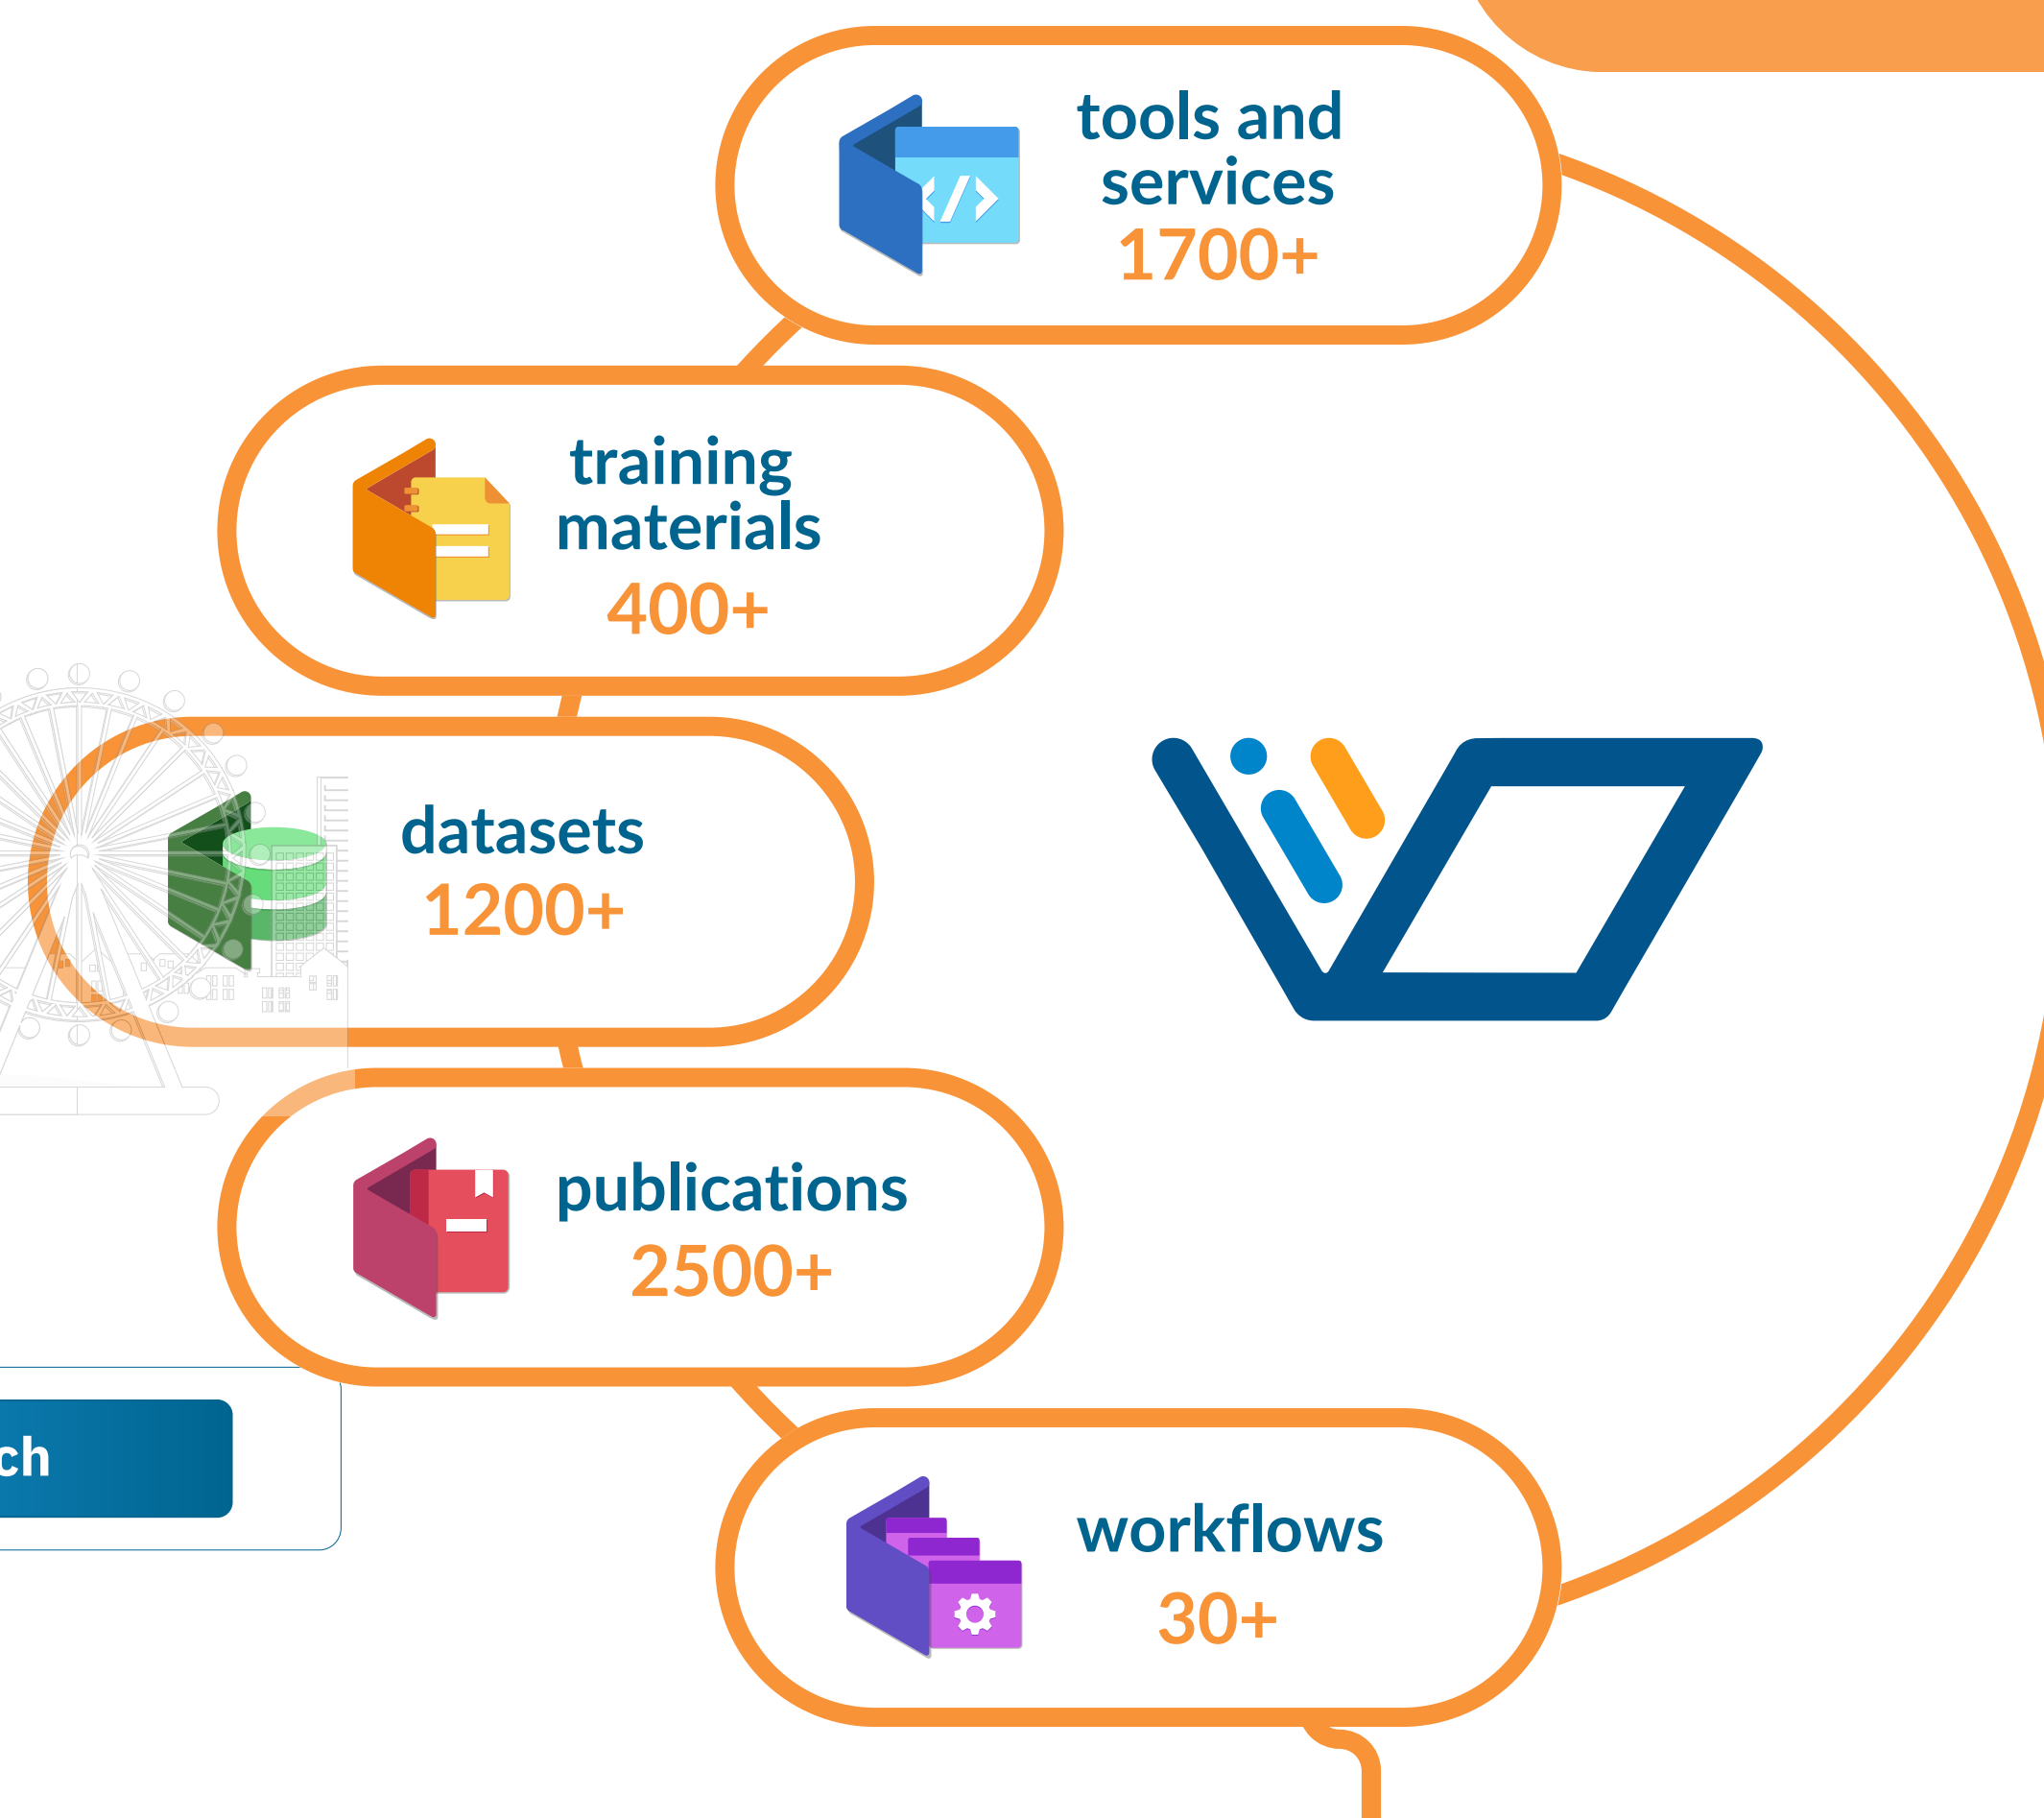

The SSH Open Marketplace is a discovery portal which pools and contextualises resources for Social Sciences & Humanities research communities.

The SSH Open Marketplace: increasing the discoverability of your favourite resources

## Resources

## Core Principles

- Contextualisation:** the tools and services are placed in context via publications, training materials, datasets, and workflows
- Curation:** automated checks and manual review to ensure (meta)data quality
- Community:** collaborative work and user-centric approach

## Governance & sustainability

- Funded and maintained by 3 ERICs under the umbrella of the
 

- 17 Editorial Board members moderating and curating the content
- A growing community of contributors

[marketplace.sshopencloud.eu](https://marketplace.sshopencloud.eu)