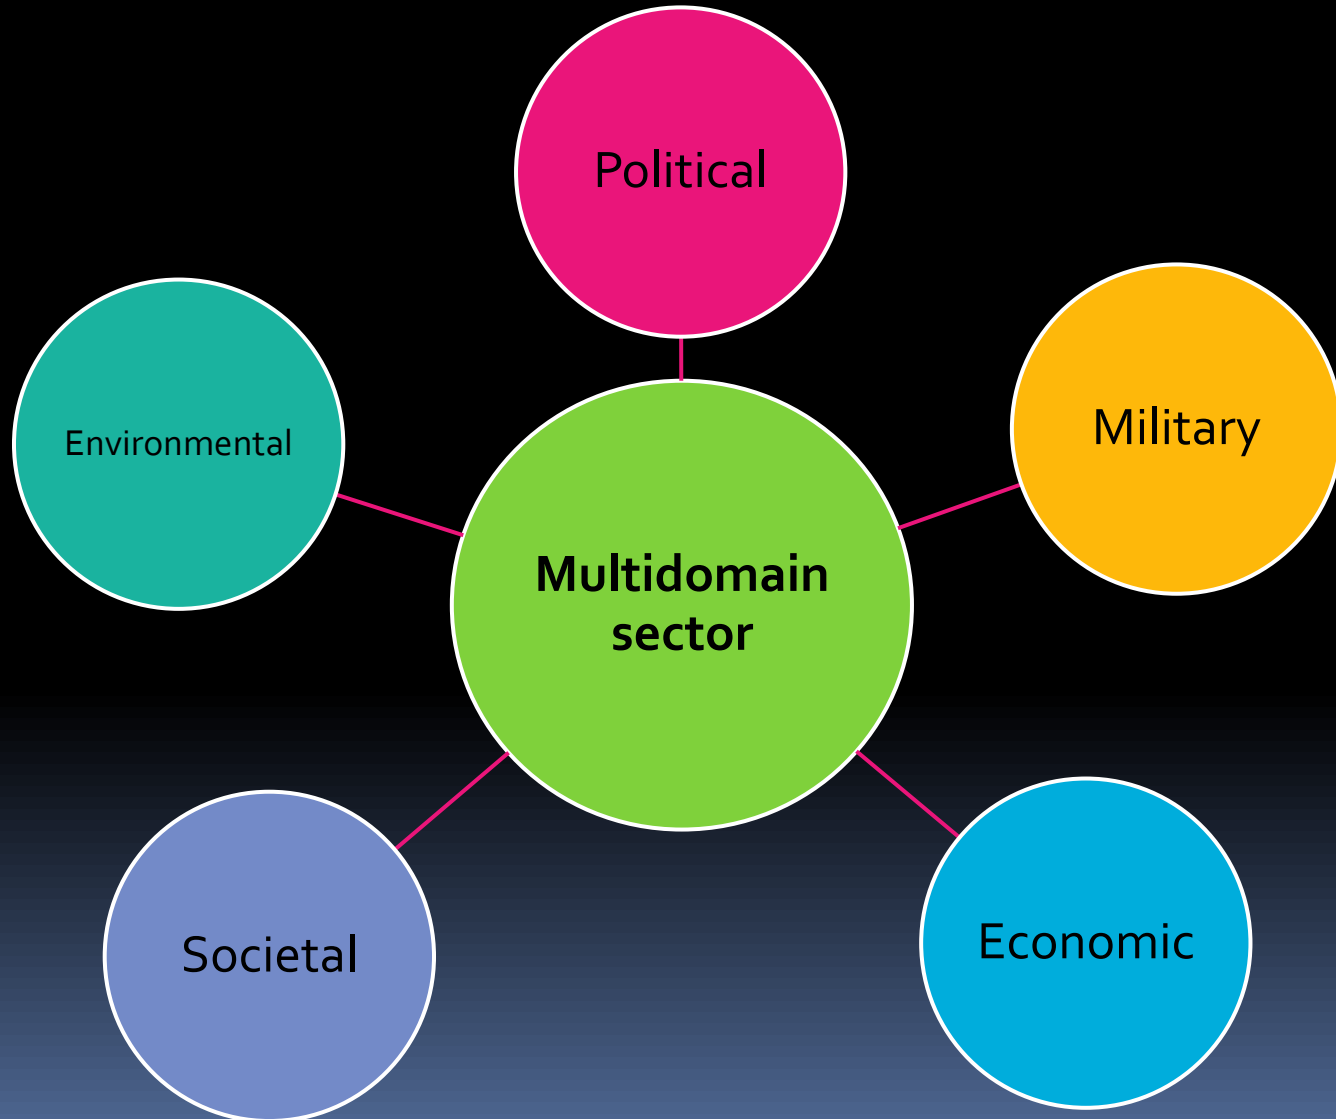

Evolution of changes in the Arctic from the perspective of the Regional Security Complex

**Leszek Krzysztof Sadurski , MA
Maria Curie-Sklodowska University
in Lublin, Poland**

Regional Security Complex

- Subsystem of relations between states, referring to security at the regional level
- An attempt to fill the gap between the level of the international system and the state
- It is based on the relations of positive and negative interdependence between countries in the region

Model of RSC in Arctic

Scale 1:39,000,000
Lambert Azimuthal Equal-Area Projection

0 500 Kilometers
0 500 Miles

Security sectors (according to the theory of regional security complexes):

Before 2015:

- Political
- Military
- Economic
- Societal
- Environmental

After 2015:

- Additional sector?

The possibilities of using the Arctic as a result of climate change

Kinds of RSC sectors	Occurence	Examples
Political	+	Arctic Council Nordic Council
Military	+	Northern Eagle 2012 Operation Nanuuk 2012
Economic	+	Cooperation between Exxon Mobil and Rosnieft on the Kara Sea, Laptev Sea and Chukchi Sea
Societal	+	Cooperation of arctic countries with indigenous peoples on the forum of the Arctic Council
Environmental	+	Working Groups of the Arctic Council: Protection of the Arctic Marine Environment, Arctic Contaminants Action Program

Additional RSC's sector -Multidomein sector

Kind of new RSC sector

Types of merged sectors

Occurrence

Example

Multidomain

Political
Environmental
Military
Societal

+