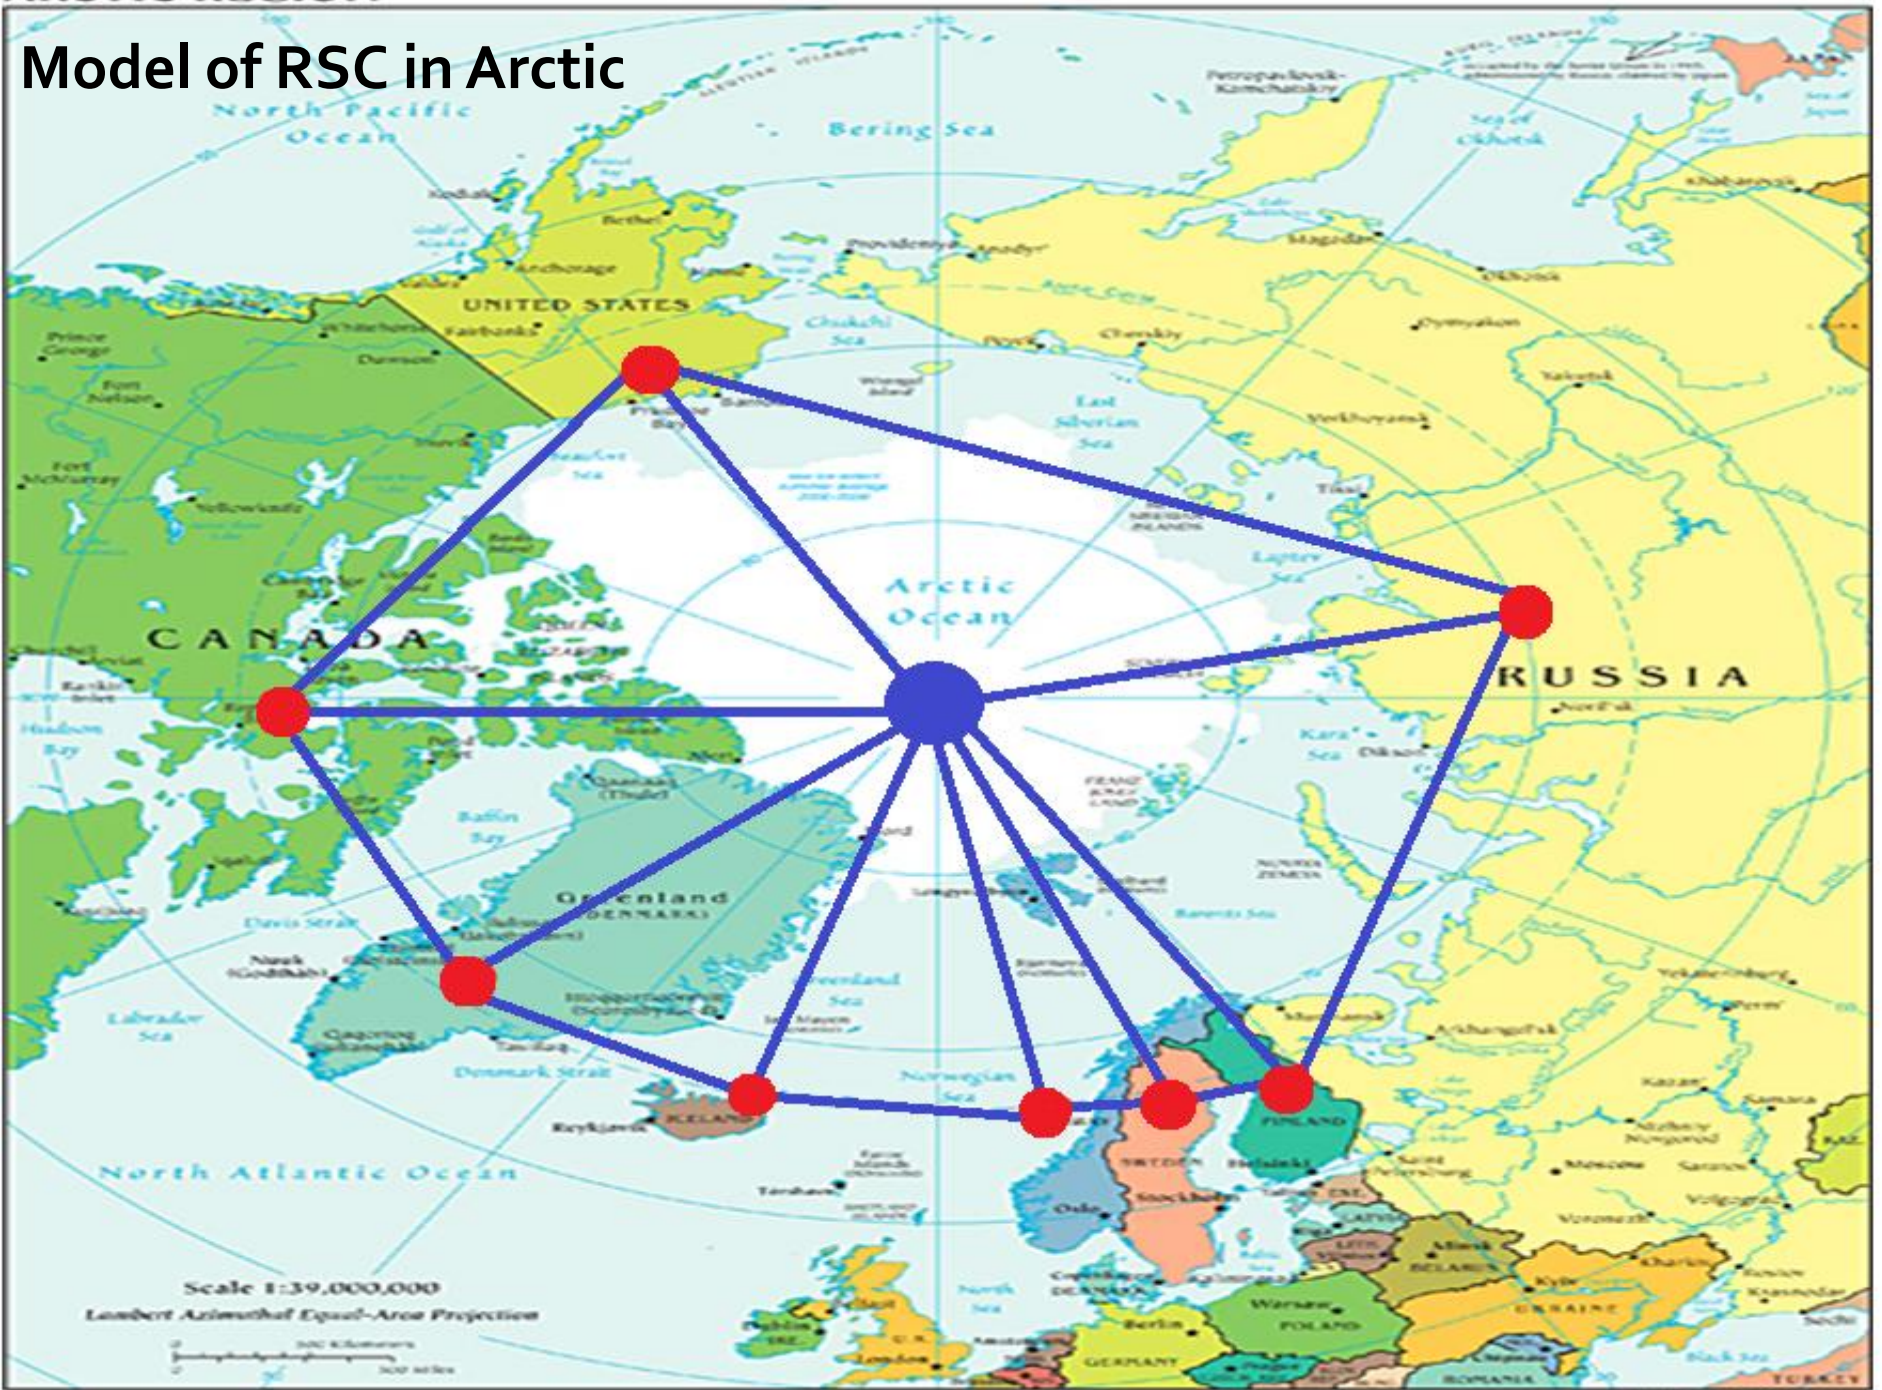

A large, jagged iceberg floats in the middle of a calm, blue sea. The sky is a vibrant blue with wispy white clouds. The iceberg's surface is textured with various shades of white and light blue, reflecting the sky and water. The water is a deep, clear blue, with the iceberg's reflection visible on its surface.

Evolution of changes in the Arctic from the perspective of the Regional Security Complex

**Leszek Krzysztof Sadurski , MA
Maria Curie-Sklodowska University
in Lublin, Poland**

Regional Security Complex

- Subsystem of relations between states, referring to security at the regional level
- An attempt to fill the gap between the level of the international system and the state
- It is based on the relations of positive and negative interdependence between countries in the region

Model of RSC in Arctic

Scale 1:39,000,000
Lambert Azimuthal Equal-Area Projection

0 500 Kilometers
0 500 Miles

Security sectors (according to the theory of regional security complexes):

Before 2015:

- Political
- Military
- Economic
- Societal
- Environmental