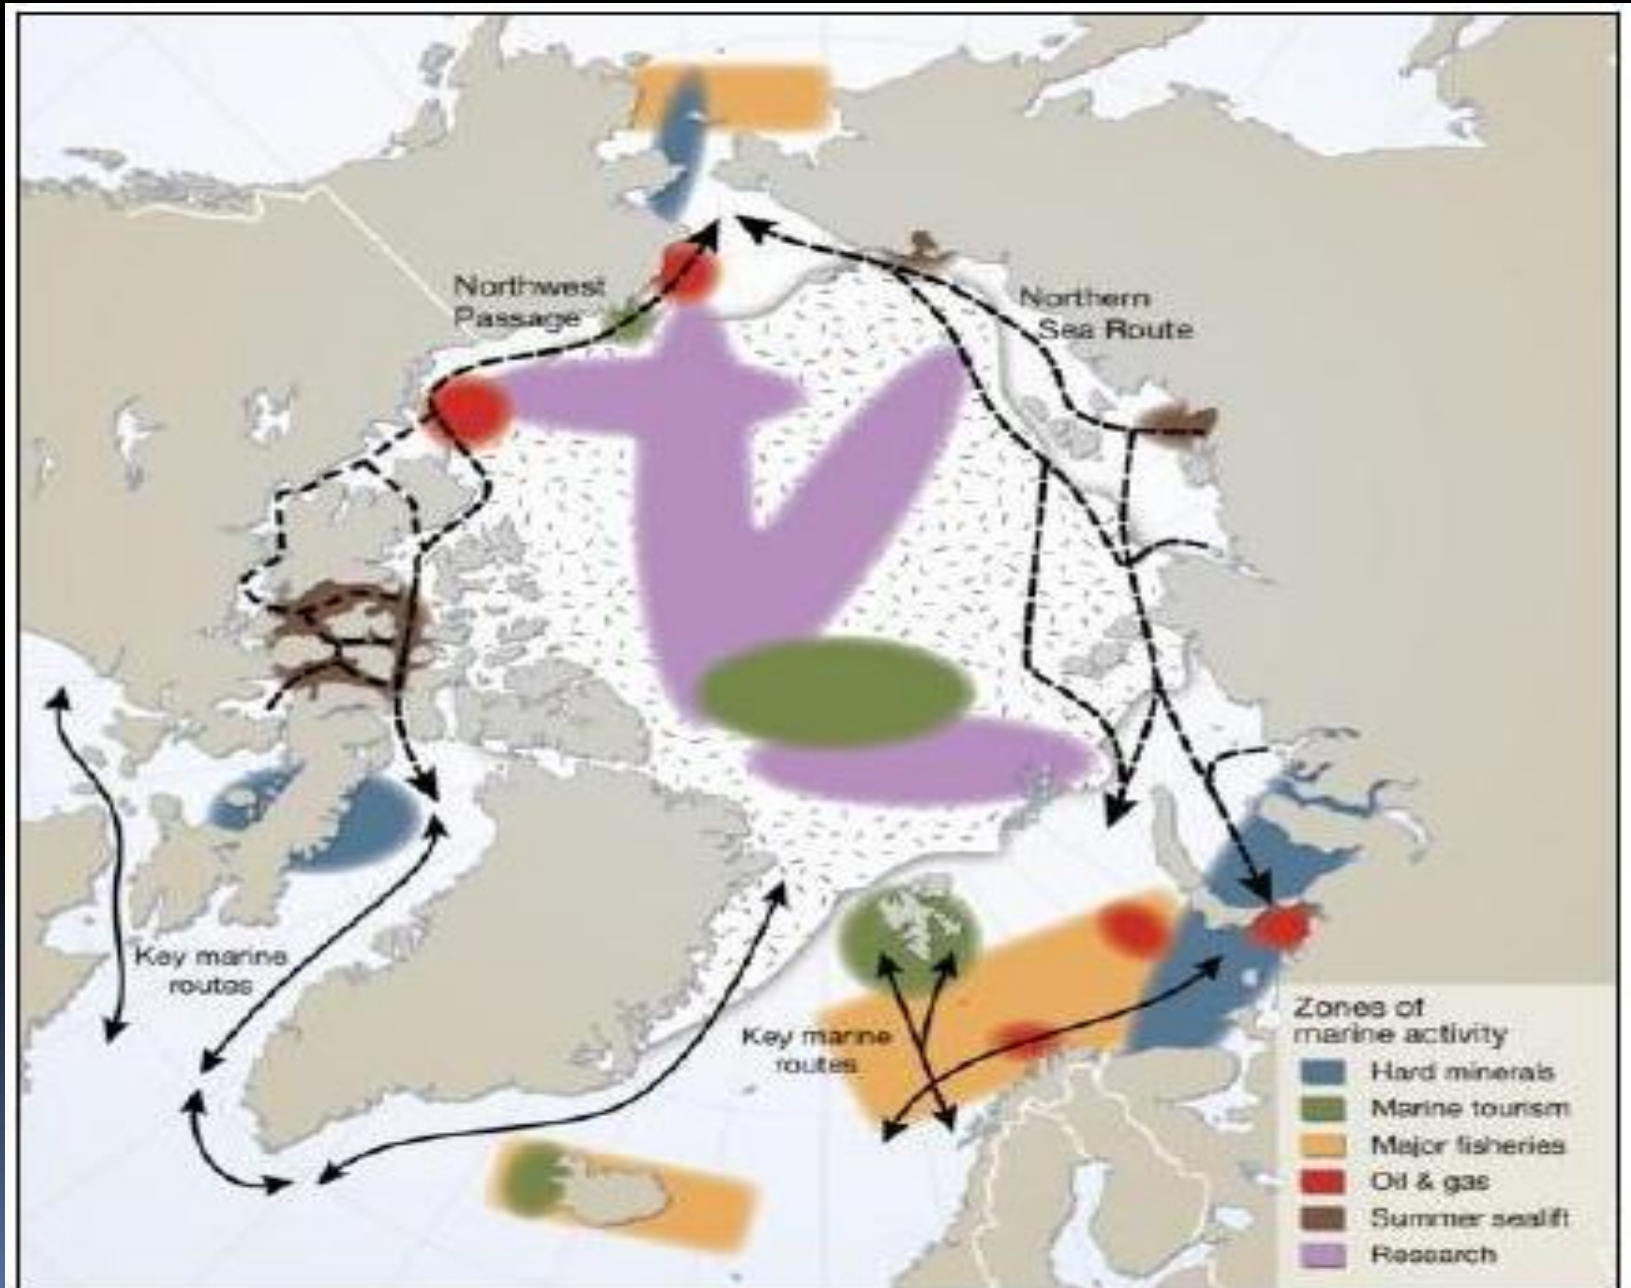

A large, jagged iceberg floats in the middle of a calm, blue sea. The sky is a vibrant blue with wispy white clouds. The iceberg's surface is textured with various shades of white and light blue, reflecting the sky and water. The water is a deep, clear blue, with the iceberg's reflection visible on its surface.

Evolution of changes in the Arctic from the perspective of the Regional Security Complex

**Leszek Krzysztof Sadurski , MA
Maria Curie-Sklodowska University
in Lublin, Poland**

Regional Security Complex

- Subsystem of relations between states, referring to security at the regional level
- An attempt to fill the gap between the level of the international system and the state
- It is based on the relations of positive and negative interdependence between countries in the region

Model of RSC in Arctic

Scale 1:39,000,000
Lambert Azimuthal Equal-Area Projection

0 500 Kilometers
0 500 Miles

Security sectors (according to the theory of regional security complexes):

Before 2015:

- Political
- Military
- Economic
- Societal
- Environmental

After 2015:

- Additional sector?

The possibilities of using the Arctic as a result of climate change

Kinds of RSC sectors	Occurence	Examples
Political	+	Arctic Council Nordic Council
Military	+	Northern Eagle 2012 Operation Nanuuk 2012
Economic	+	Cooperation between Exxon Mobil and Rosnieft on the Kara Sea, Laptev Sea and Chukchi Sea
Societal	+	Cooperation of arctic countries with indigenous peoples on the forum of the Arctic Council
Environmental	+	Working Groups of the Arctic Council: Protection of the Arctic Marine Environment, Arctic Contaminants Action Program