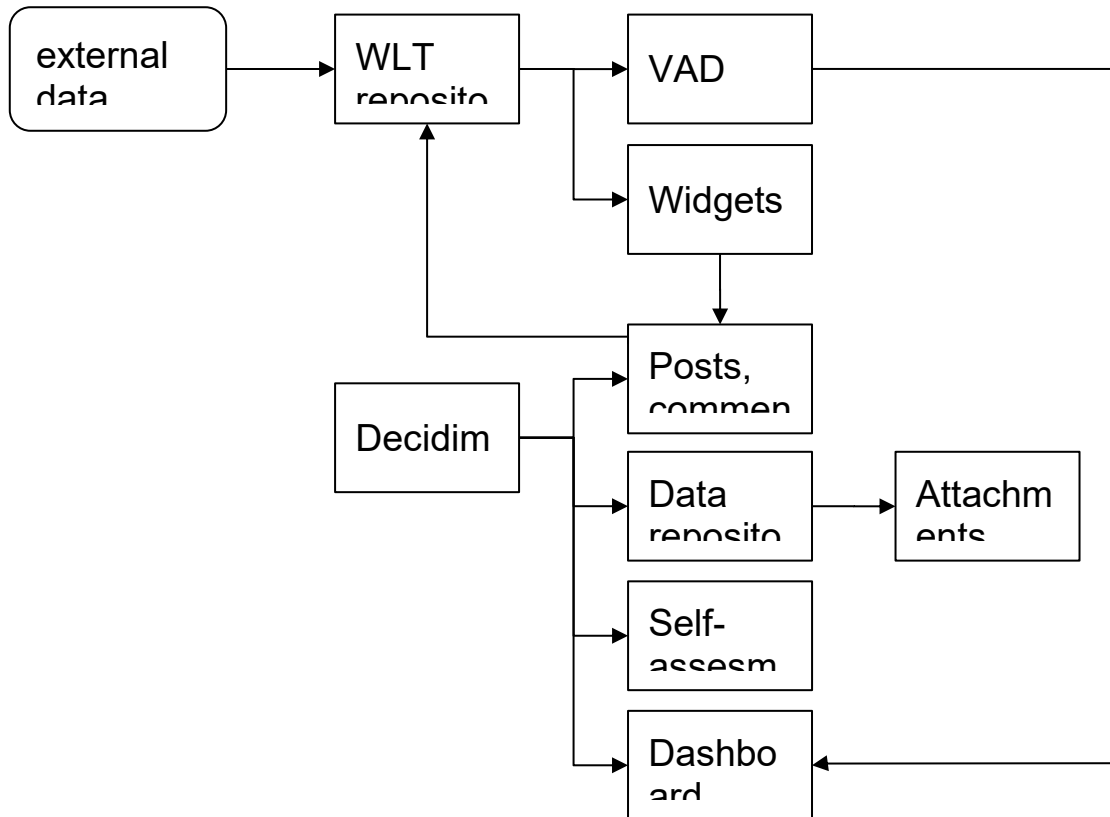

Visual Analytics Dashboard

The Visual Analytics Dashboard is dedicated to ingest massive amounts of data and provides a frontend for analyzing it. Only a subset of the Open Observatory users, with the right permissions, has the ability to access the dashboard, however, the application also provides an API for InDICES to automatically integrate some of the widgets into the main platform, without requiring any special user privileges. For this purpose, custom tools have been developed on top of Decidim to integrate it with the Visual Analytics Dashboard. This includes, for instance, automatic analysis of posts uploaded in the platform users and relate them to external or internal content.

Decidim

Decidim is the public face of the project and handles all primary user interactions. It effectively acts as a social network providing several spaces with features like comments, creating posts, sharing with others, etc. It provides a framework for allowing users to insert content into the platform and a place to develop interactive applications. One of these applications will be a catalog of the different data sources, the “Data repository”, organized according to a structured criteria, with links to papers or any other relevant information. In some cases it will also allow users to download the datasets or a processed subset of them for external analysis. However, it will not be a dynamic source of datasets, as any content here needs to be curated and validated by a proper administrator to ensure the quality of the results.