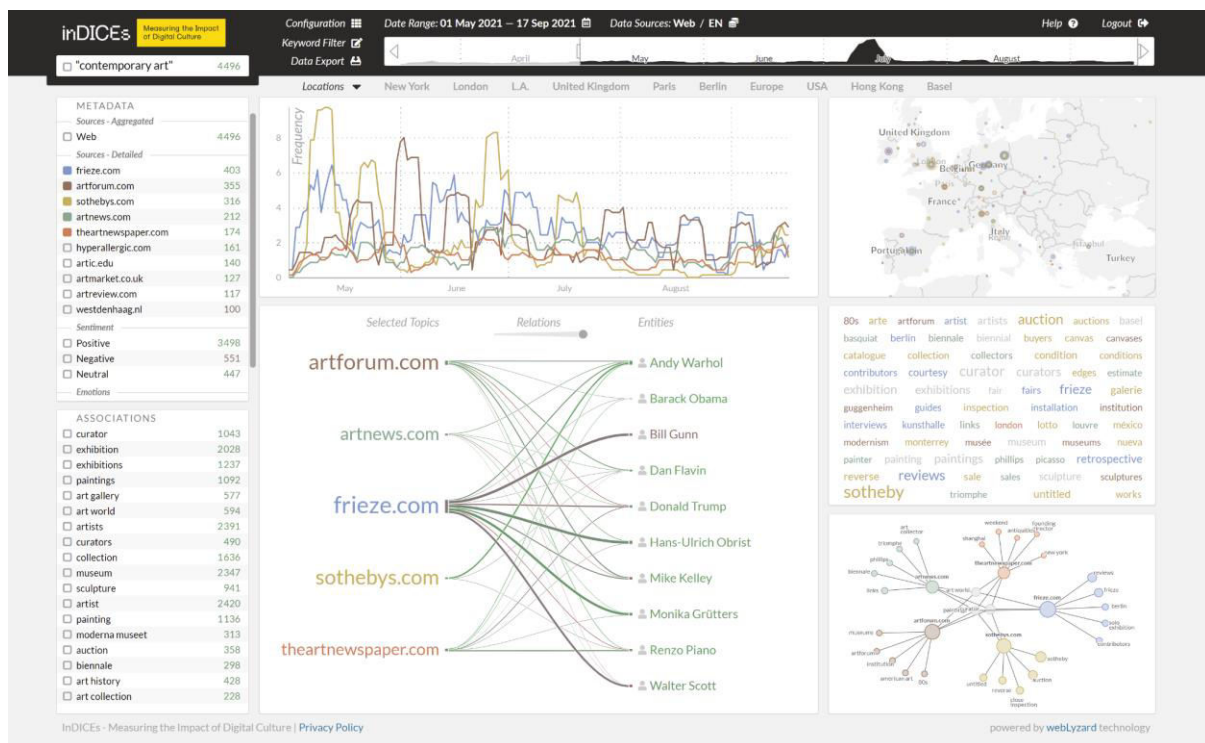

The gathered datasets provide a comprehensive overview of the current media landscape, encompassing world news as well as the specific debates and

stakeholder communication highly relevant to the cultural sector - via institutional websites, magazines, blogs and social media channels, that are collected and processed in close to real-time. With it the latest trends and rising topics can be discovered and taken into account for planning dissemination strategies, optimizing public outreach activities and connecting with key audiences. Additional data metrics that are computed and offered through interactive components of the *Visual Analytics Dashboard* make it easy for the observer to assess frequency of content, impact of a document by taking the reach of the data source into consideration, or the sentiment associated with the coverage of a certain topic. Through the extraction of top keywords and associations the user can easily extend or restrict the search and change the topic of investigation, being guided by arising content connections. Possible use cases include tracking a single institutions coverage and perception in comparison to competitors, detecting promising strategies that are pursued by acknowledged institutions in the field or geographic area, or following the evolution of the public discussion on topics of interest, e.g. EU Copyright Directive, Sustainable Development Goals (SDGs) or the digitization of cultural assets.