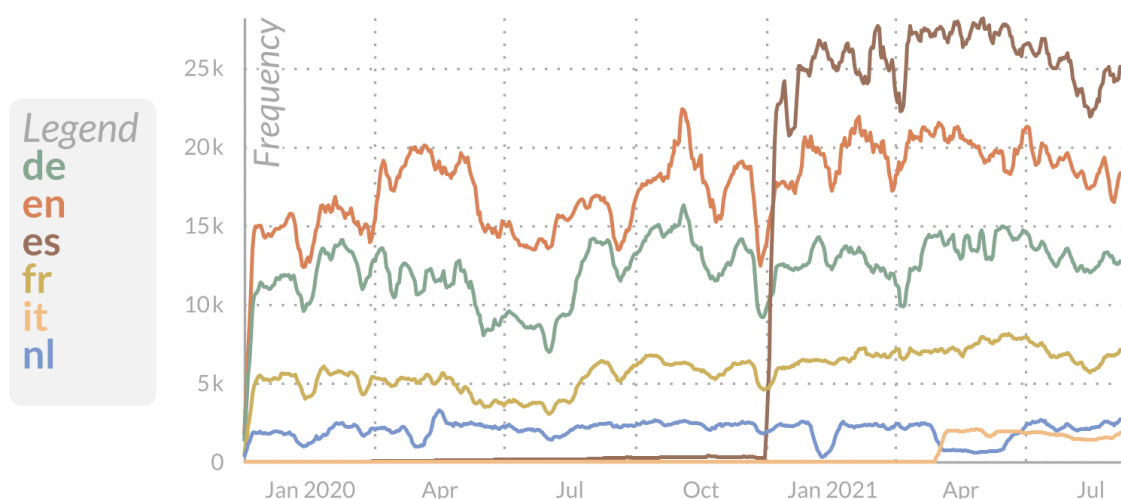

The resulting data is made available for the project via REST APIs and the inDICES dashboard and stored persistently on the WLT server cluster. Between January 2020 and September 2021 a total of 30 million English, German, Spanish, French, Dutch and Italian documents were collected.