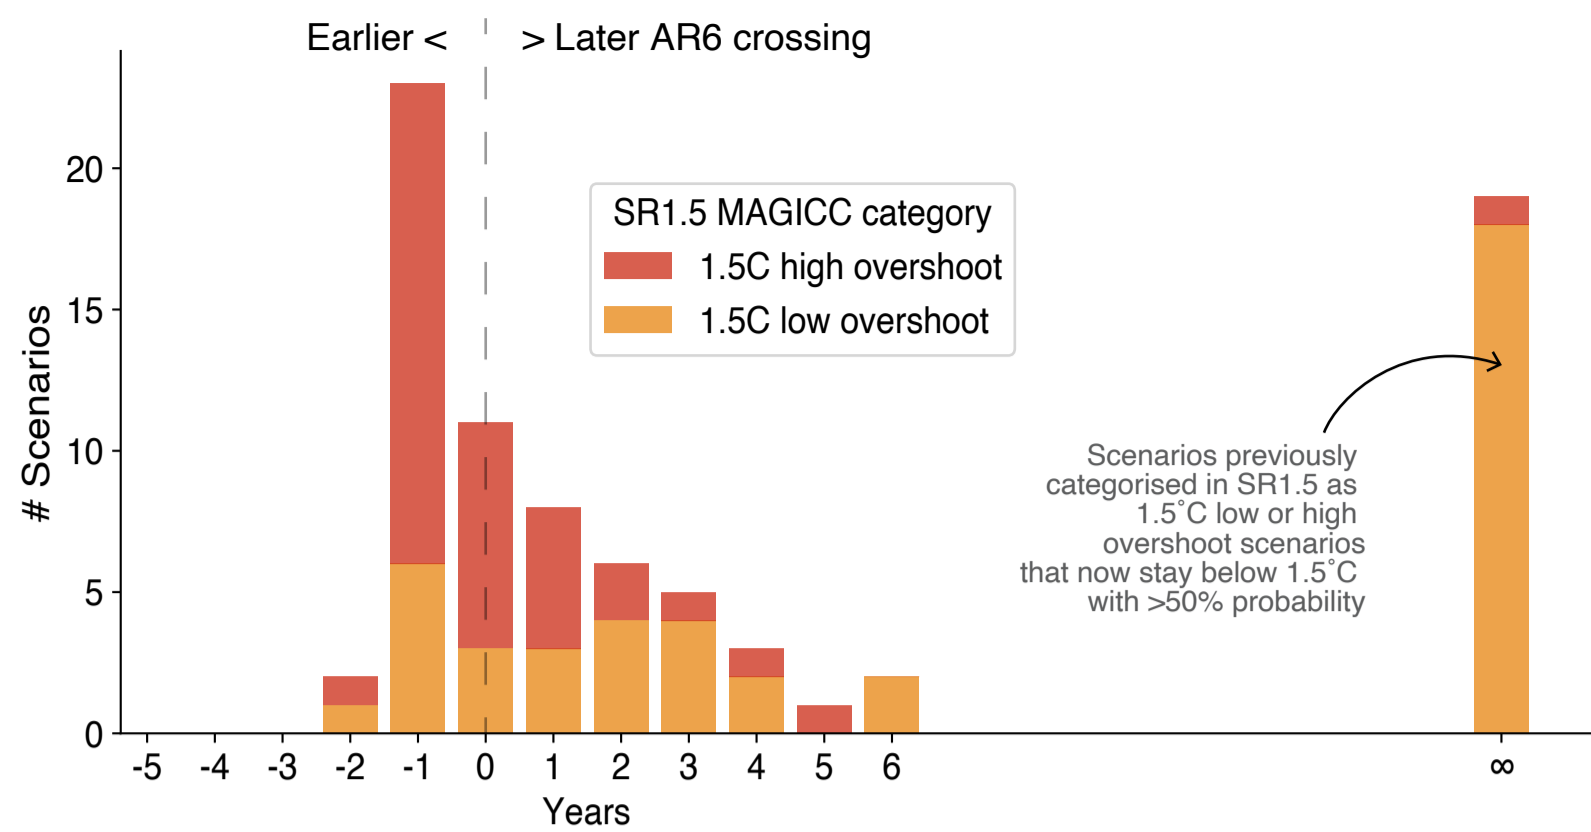

**a** AR6-MAGICCv7.5.1 1.5°C crossing time versus SR1.5**b** AR6-FalR1.6.2 1.5°C crossing time versus SR1.5**c** Crossing times SR1.5**d** Crossing times AR6-MAGICCv7.5.1**e** Global-mean temperature AR6-MAGICCv7.5.1**f** Crossing times AR6-FalR1.6.2**g** Global-mean temperature AR6-FalR1.6.2