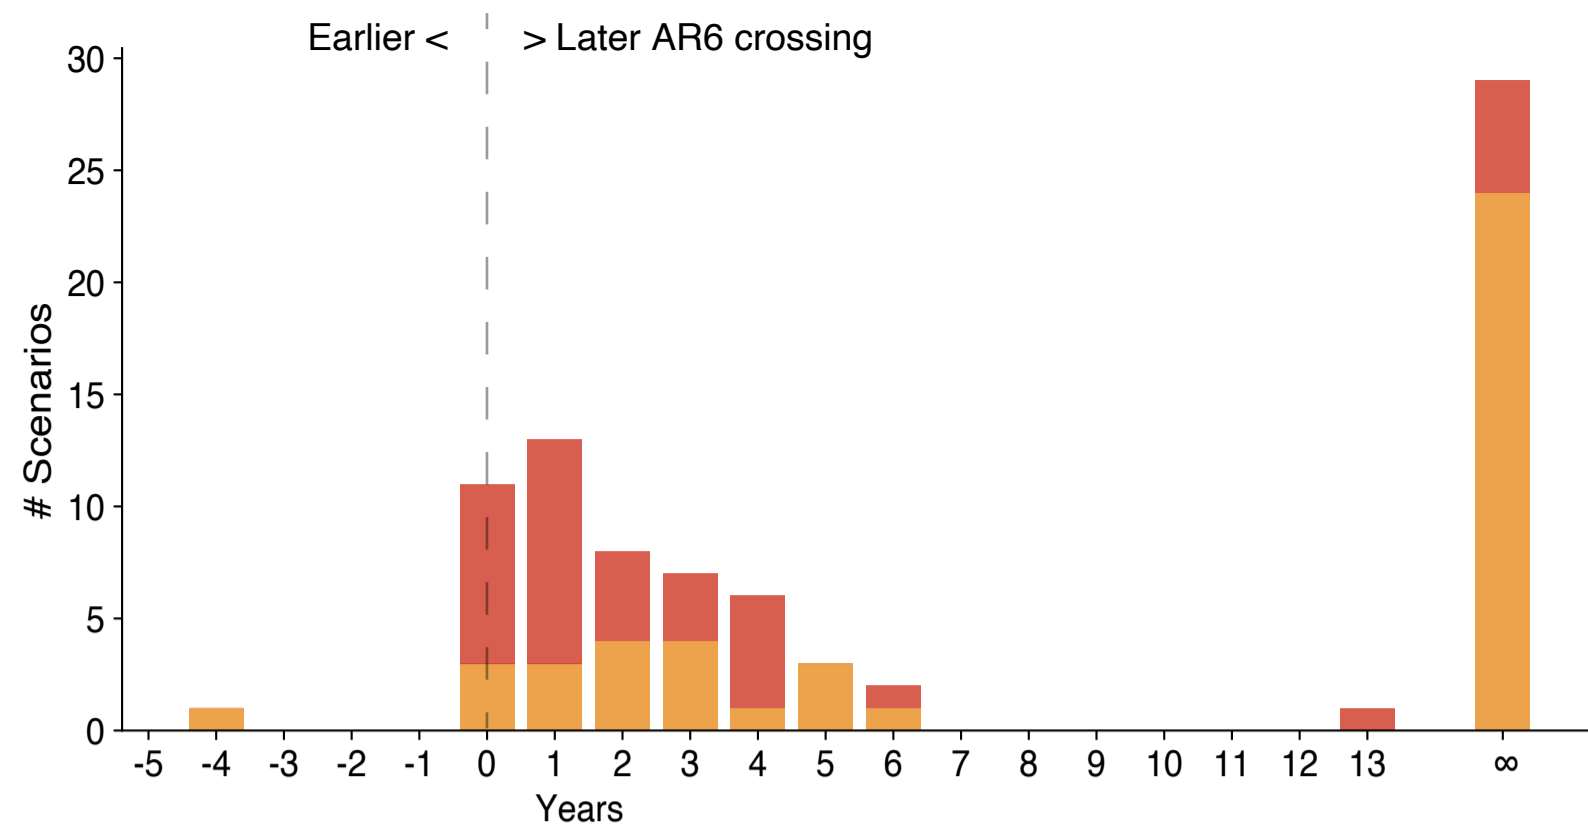

**a** AR6-MAGICCv7.5.1 1.5°C crossing time versus SR1.5**b** AR6-FalR1.6.2 1.5°C crossing time versus SR1.5**c** Crossing times SR1.5**d** Crossing times AR6-MAGICCv7.5.1**e** Global-mean temperature AR6-MAGICCv7.5.1**f** Crossing times AR6-FalR1.6.2**g** Global-mean temperature AR6-FalR1.6.2