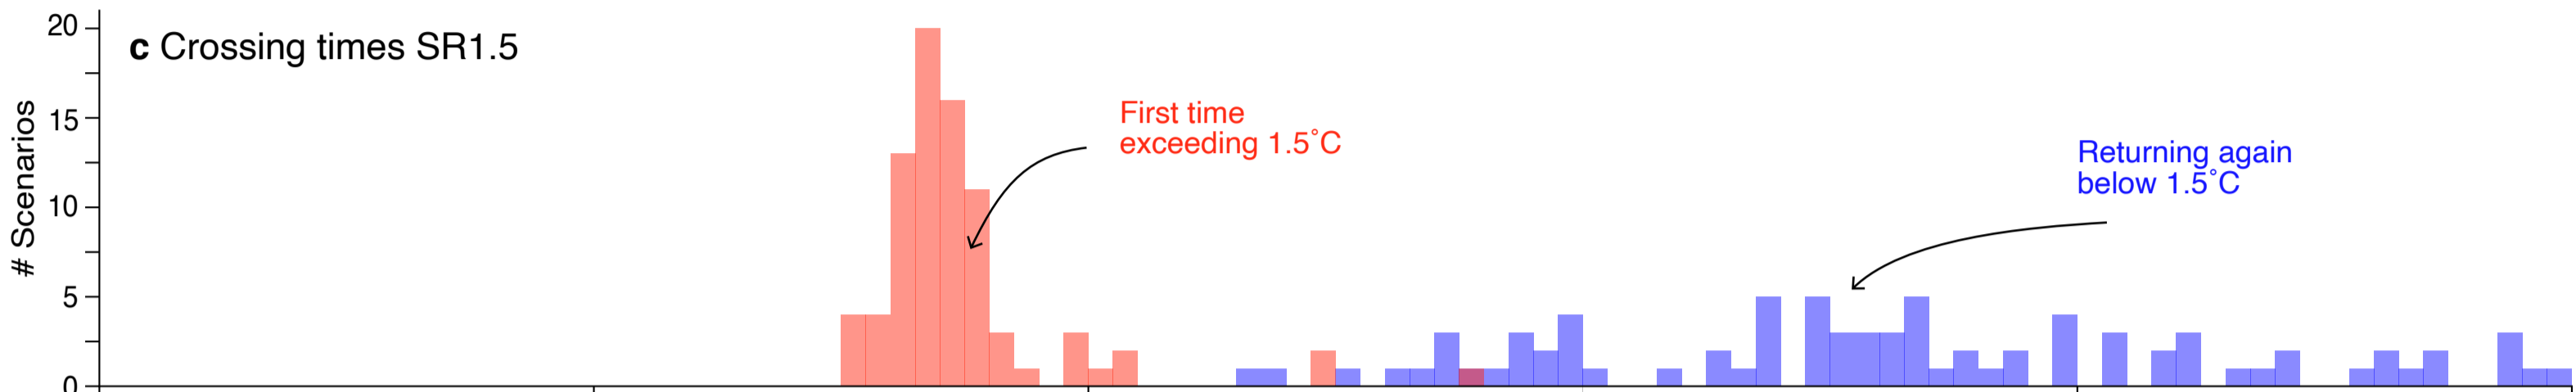

**a** AR6-MAGICCv7.5.1 1.5°C crossing time versus SR1.5**b** AR6-FalR1.6.2 1.5°C crossing time versus SR1.5**c** Crossing times SR1.5**d** Crossing times AR6-MAGICCv7.5.1**e** Global-mean temperature AR6-MAGICCv7.5.1**f** Crossing times AR6-FalR1.6.2**g** Global-mean temperature AR6-FalR1.6.2