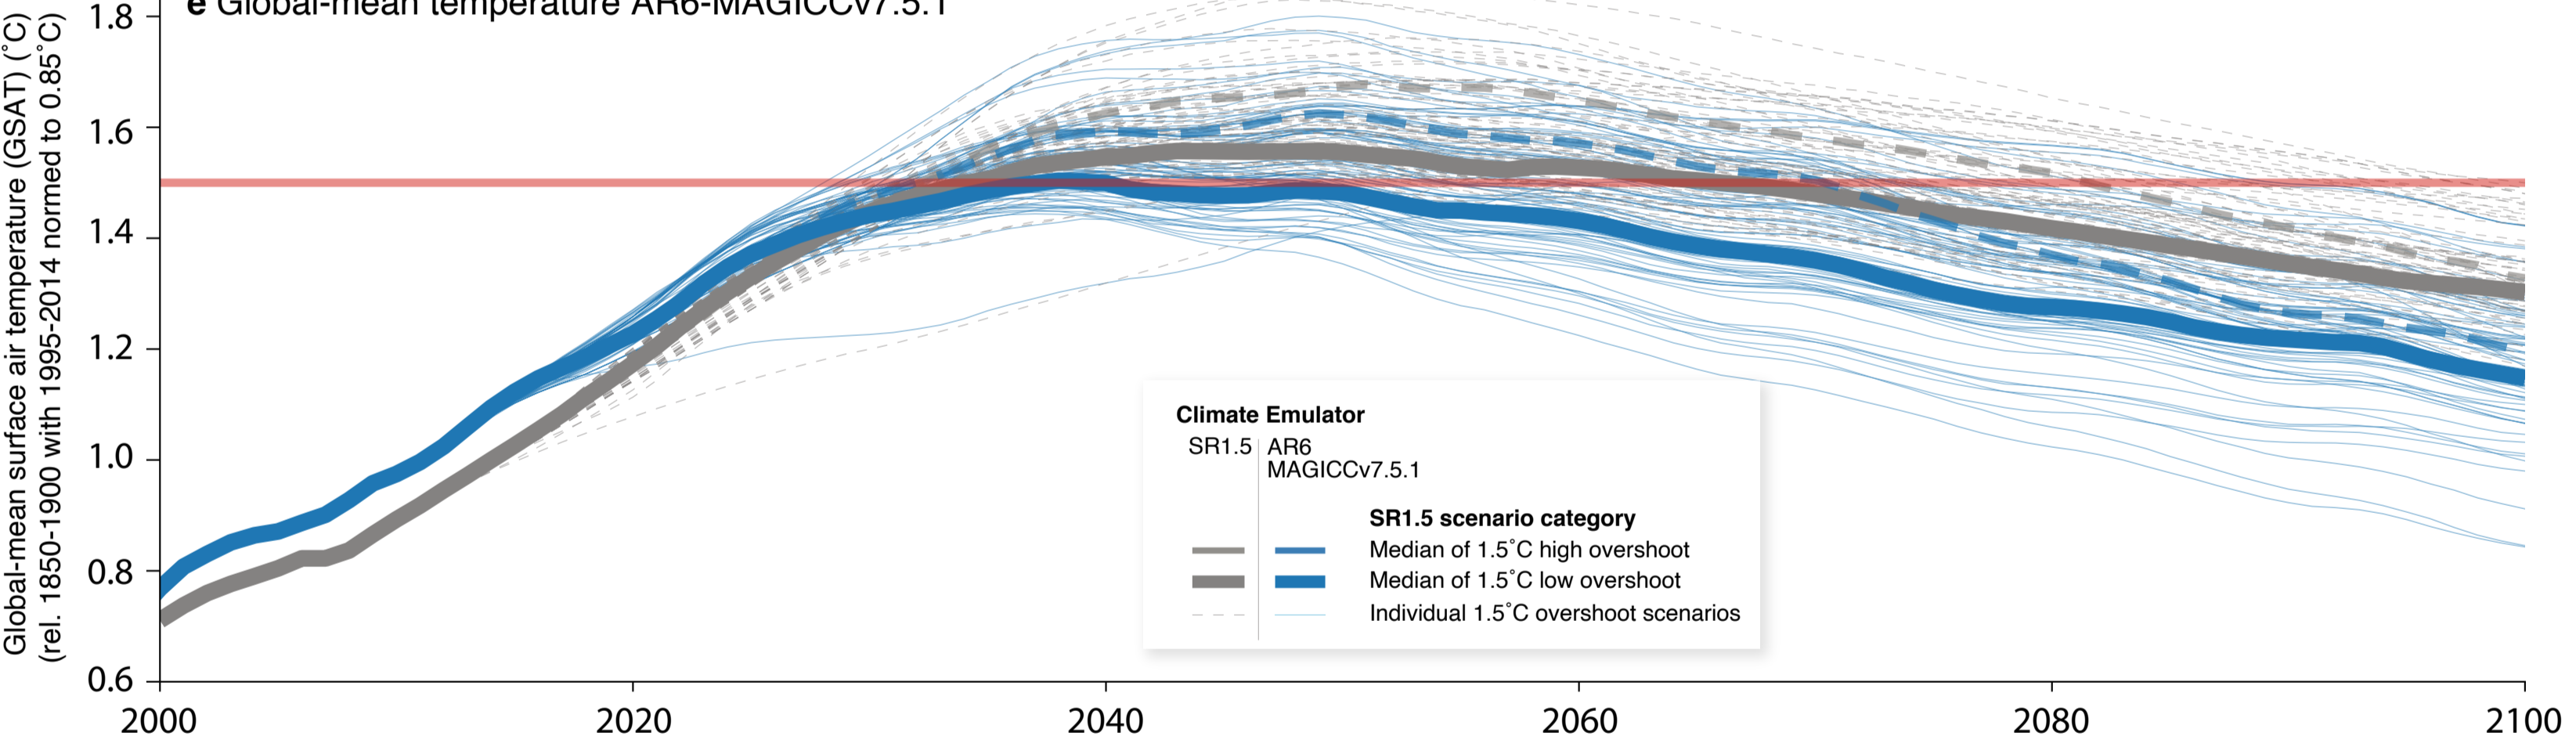

**a** AR6-MAGICCv7.5.1 1.5°C crossing time versus SR1.5**b** AR6-FalR1.6.2 1.5°C crossing time versus SR1.5**c** Crossing times SR1.5**d** Crossing times AR6-MAGICCv7.5.1**e** Global-mean temperature AR6-MAGICCv7.5.1**f** Crossing times AR6-FalR1.6.2**g** Global-mean temperature AR6-FalR1.6.2