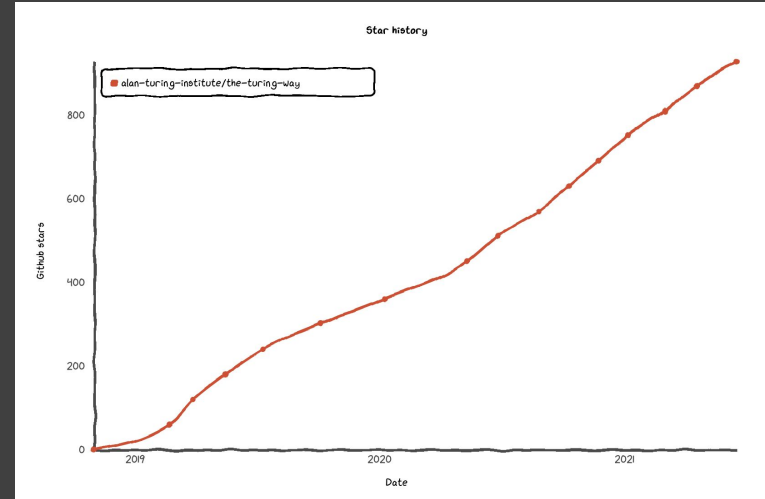

Project and Community Growth

- 3+ years, >200 pages
- Community resources, events, guidance, templates, training
- 350+ direct GitHub contributors and thousands of users

★ Unstar 927 🍴 Fork 332

10,969

views