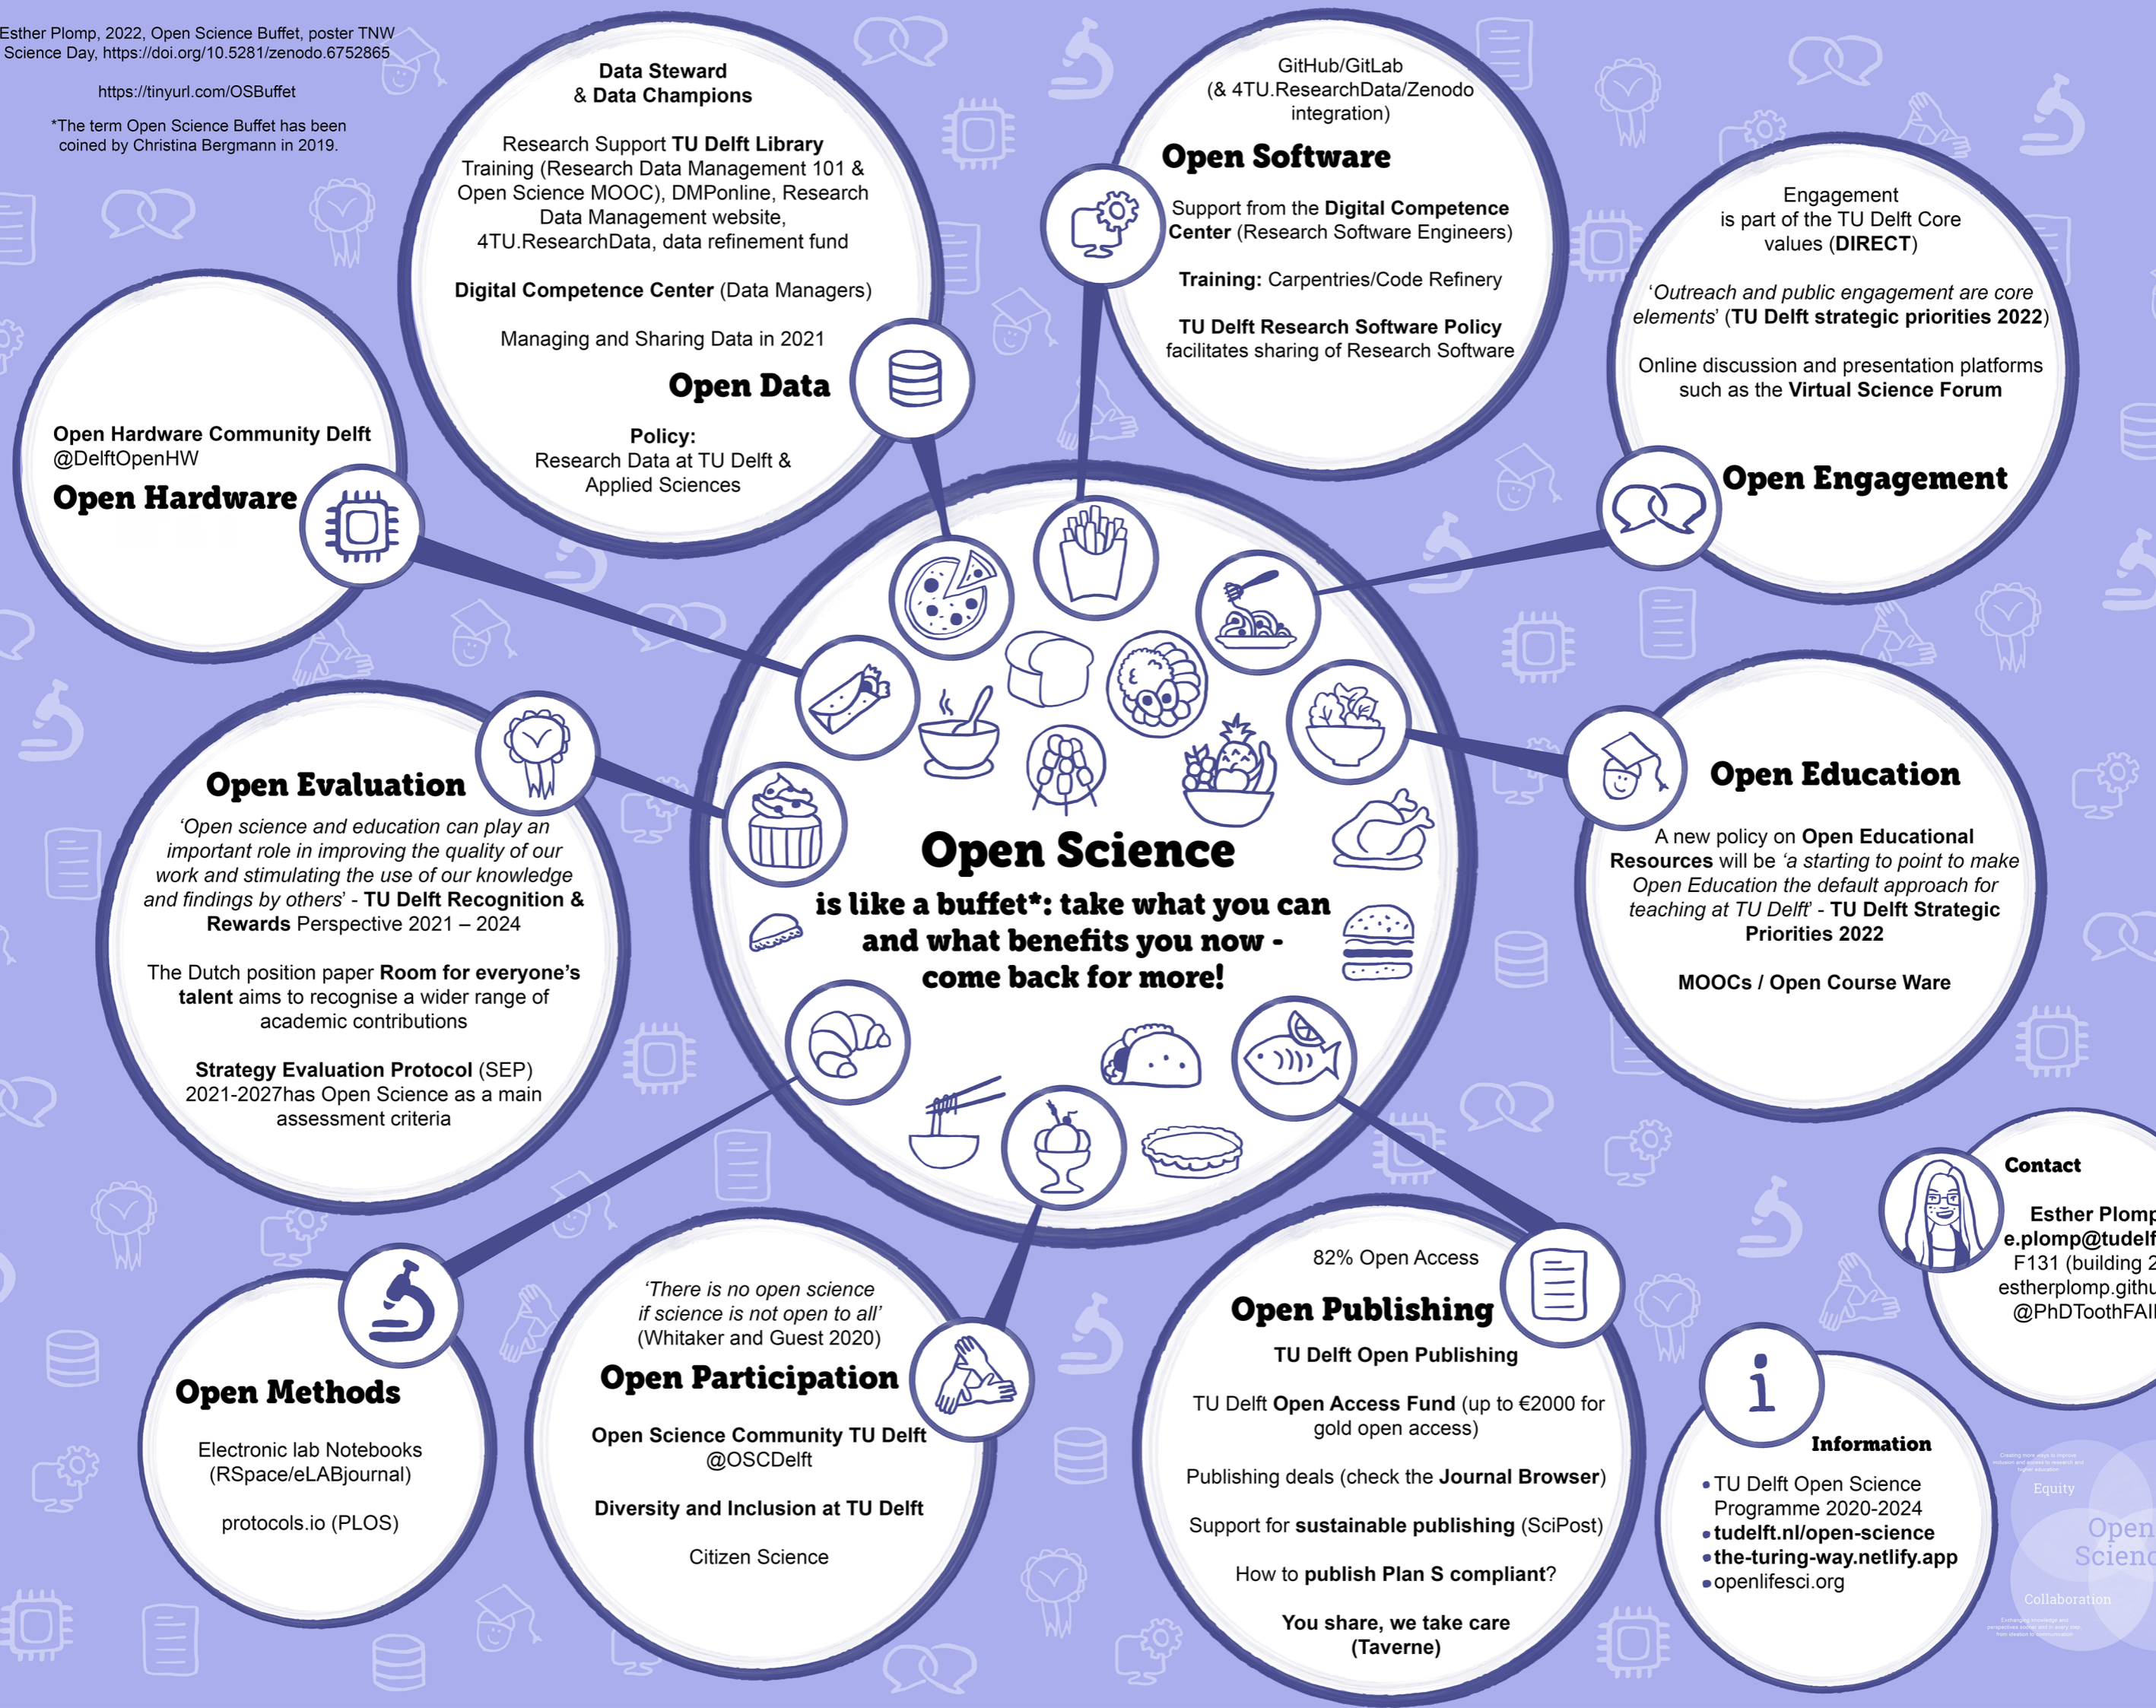

<https://tinyurl.com/OSBuffet>

\*The term Open Science Buffet has been coined by Christina Bergmann in 2019.

**Data Steward & Data Champions**

Research Support **TU Delft Library** Training (Research Data Management 101 & Open Science MOOC), DMPonline, Research Data Management website, 4TU.ResearchData, data refinement fund

**Digital Competence Center** (Data Managers)

Managing and Sharing Data in 2021

**Open Data**

**Policy:** Research Data at TU Delft & Applied Sciences

GitHub/GitLab (& 4TU.ResearchData/Zenodo integration)

**Information**

- TU Delft Open Science Programme 2020-2024
- [tudelft.nl/open-science](https://tudelft.nl/open-science)
- [the-turing-way.netlify.app](https://the-turing-way.netlify.app)
- [openlifesci.org](https://openlifesci.org)