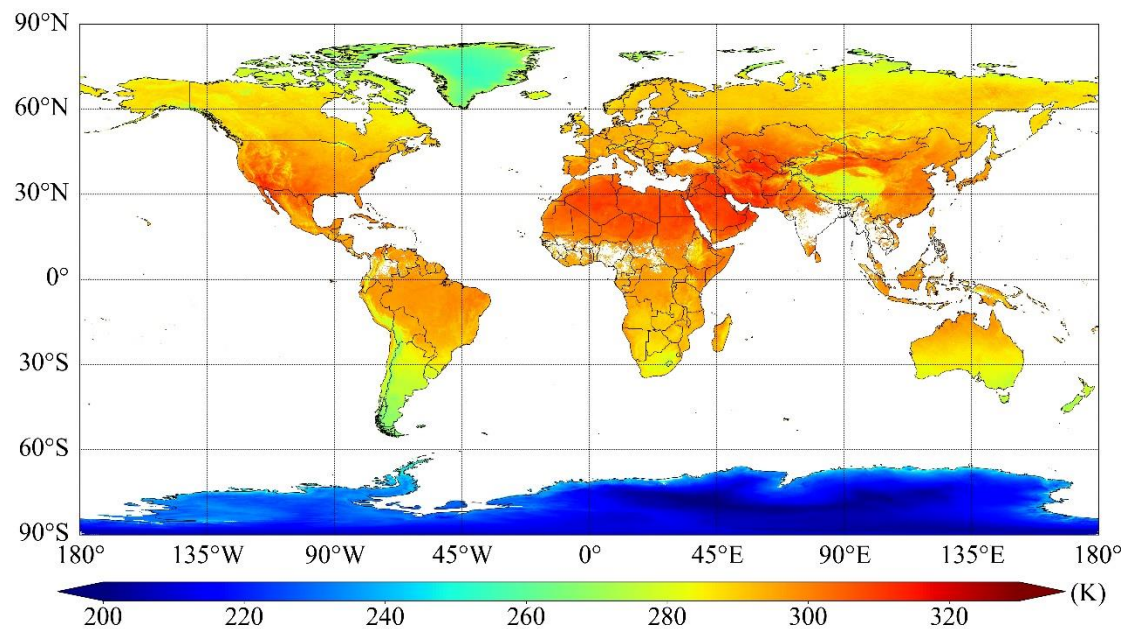

Scale factor: 0.02

Fill value: 65535

Unit: K

Figure 1 The MMLST on July, 2018