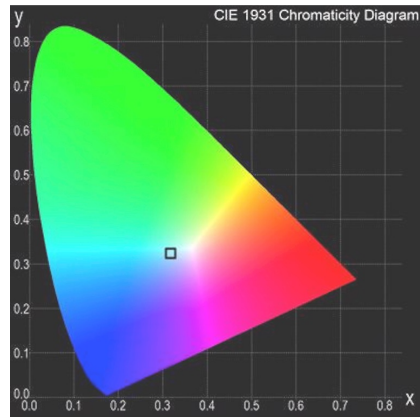

Figure 4

Control

Washing 30min 1h