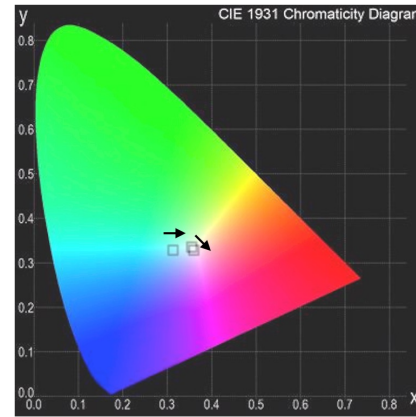

Figure 4

Control

Washing 30min 1h