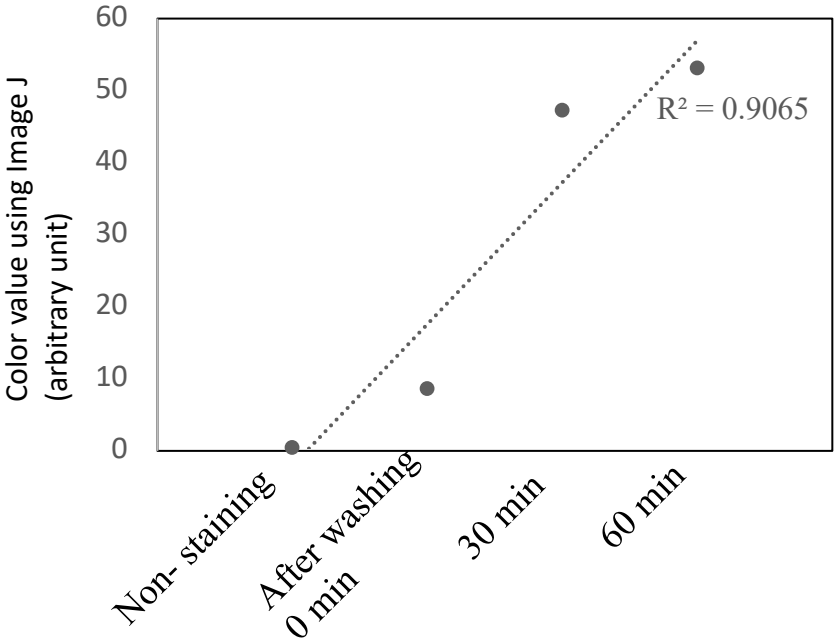

Figure 2

(a)

Non - staining

After washing 0 min

30 min

60 min

(b)

(c)

Control

Washing

30min

1h