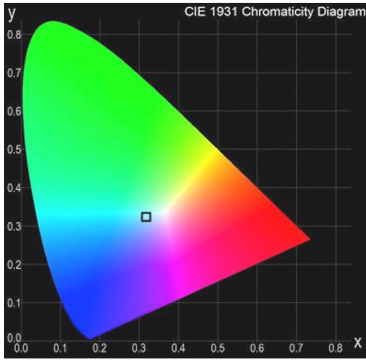

Figure 2

(a)

Non - staining

After washing 0 min

30 min

60 min

(b)

(c)