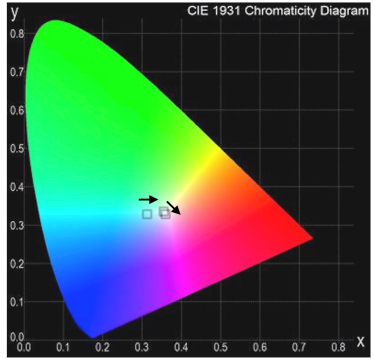

Washing

30min

1h