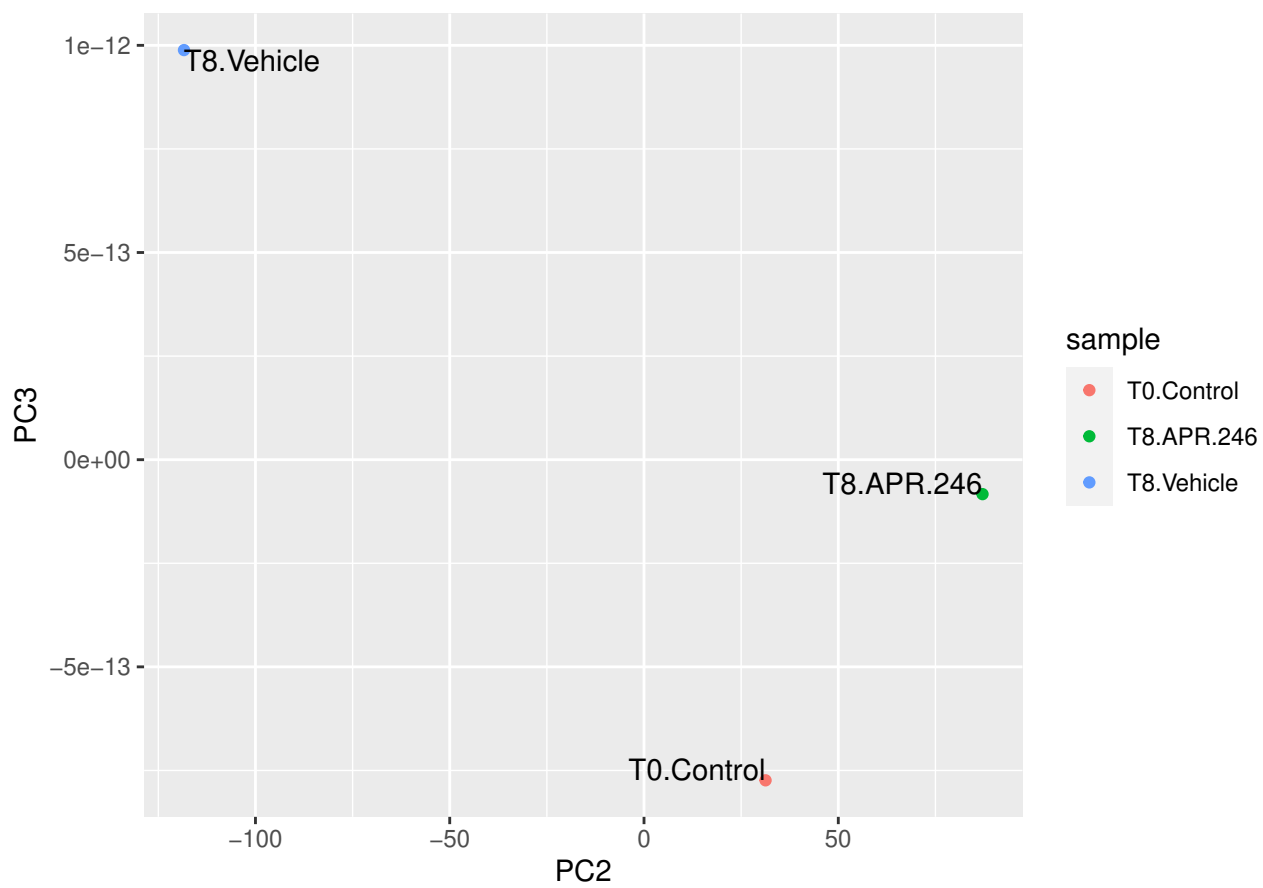

Distribution of read counts

Color Key

0.9 1

Value