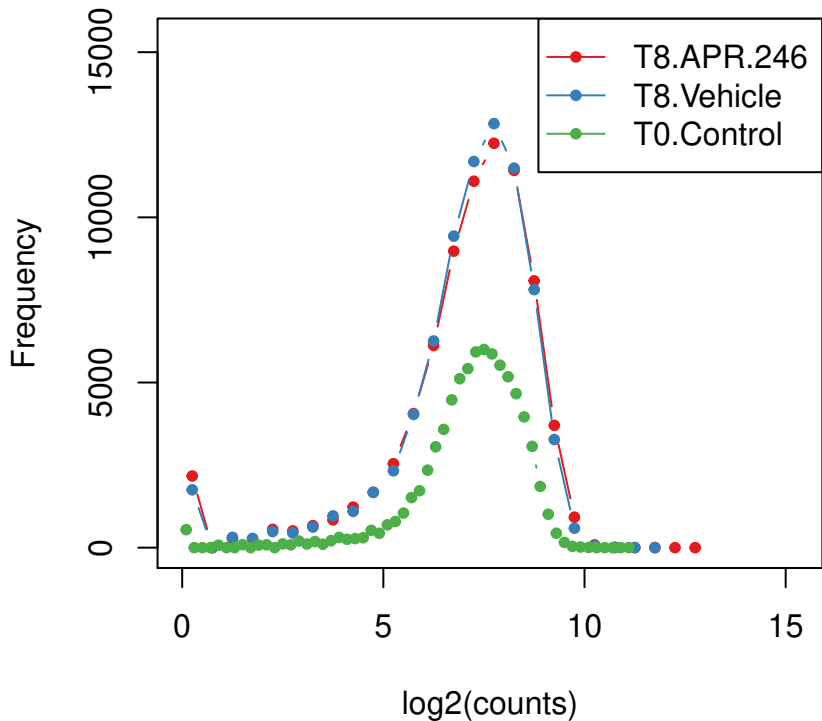

Distribution of read counts

Color Key

0.9 1

Value