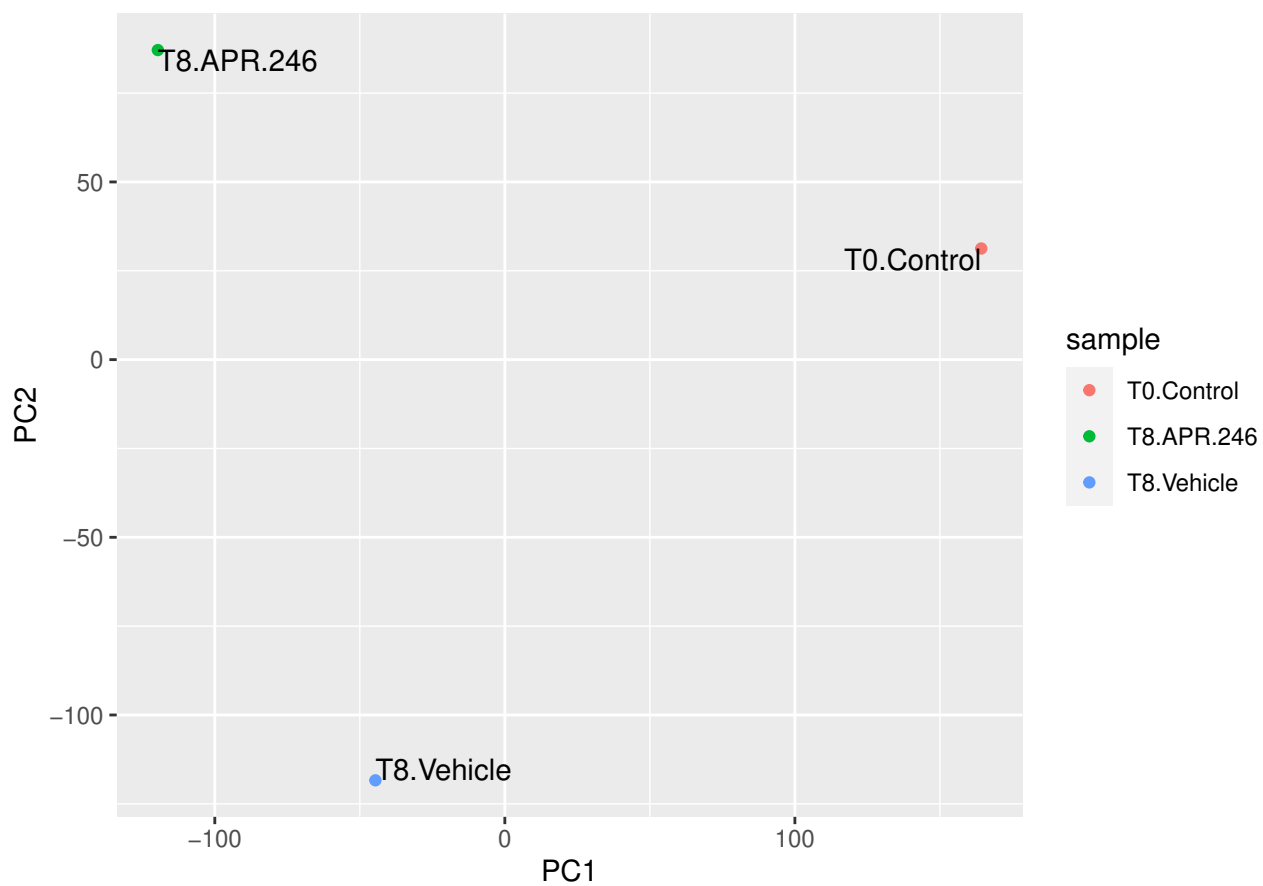

Distribution of read counts

Color Key

0.9 1

Value