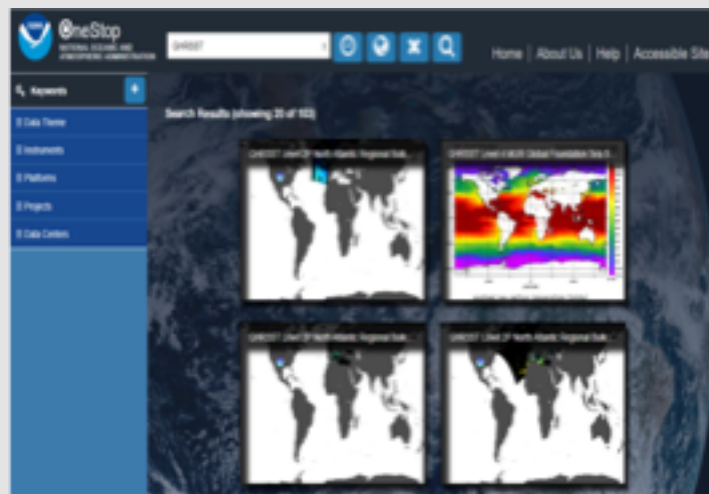

LTSRF: GHR SST Search at NOAA OneStop

<https://data.noaa.gov/onestop>