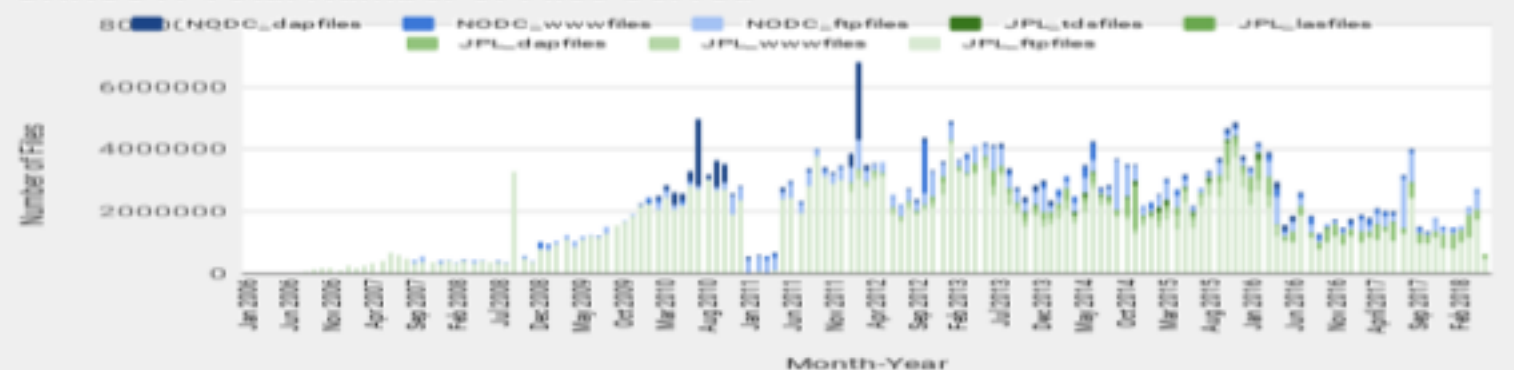

## Archive and Access Statistics:

(January 2006 – May 2018)

- Volume Accessed/Month
- # Hosts Served/Month
- # Files Accessed/Month

12+ Years of Service!

GHRSSST: Total Data Volumes Served

GHRSSST: Total Unique Hosts Served

GHRSSST: Total Number of Files Served