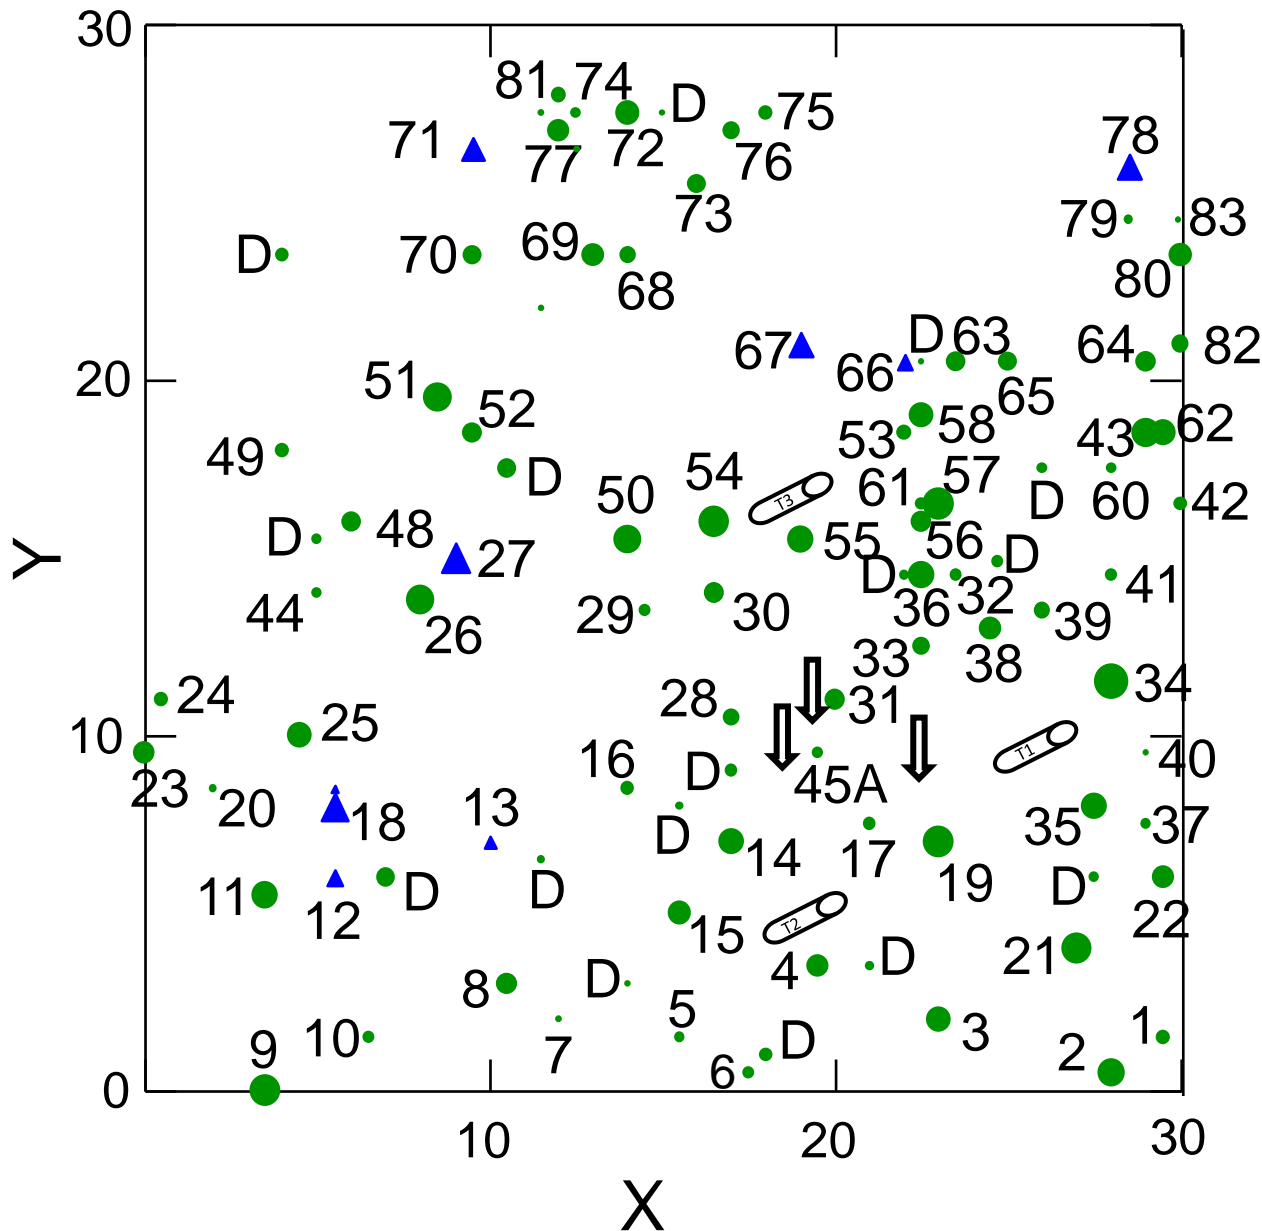

# Lincoln Pond

-  Native tree
-  White spruce
- D = Dead stem
-  = Rhizo tube
-  = Soil H<sub>2</sub>O
-  No number = < 2.5 cm

## Instruments

- 11 = Dendrometer
- 11 = Sap flow
- 15 = Dendrometer
- 19 = Dendrometer
- 19 = Sap flow
- 30 = PAR