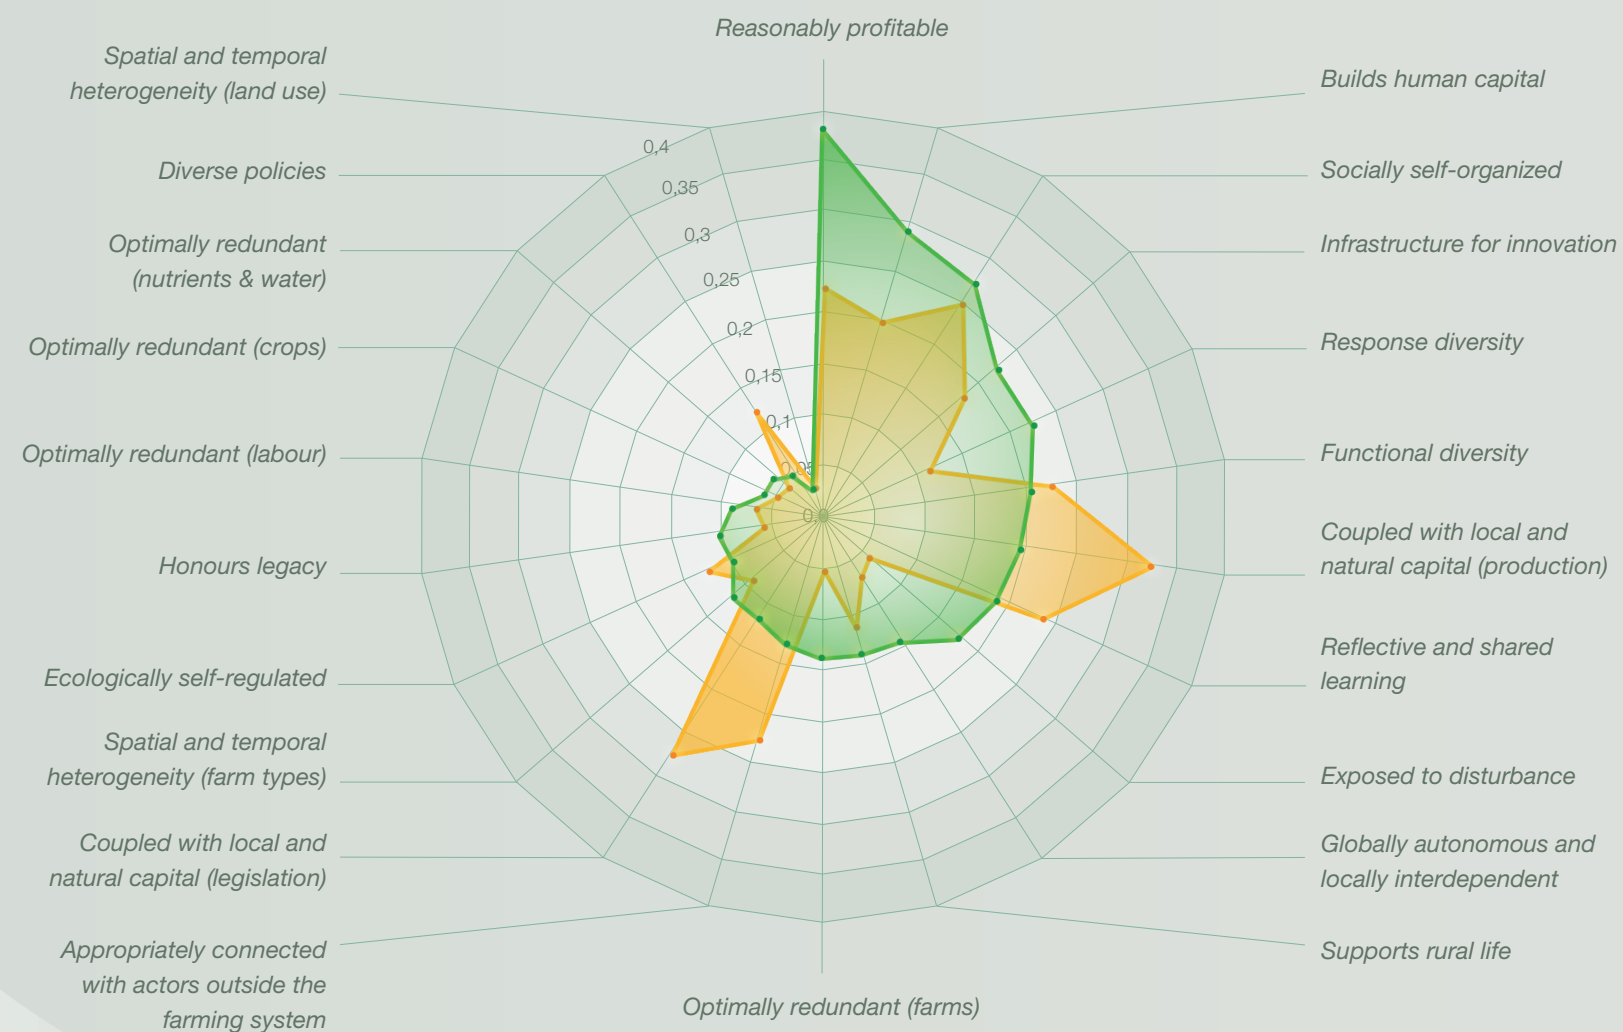

# HOW CAN SUSTAINABILITY AND RESILIENCE BE IMPROVED?

## Improve multiple farming system's functions

## & enhance multiple resilience attributes

**The contribution to resilience attributes of the identified strategies implemented and proposed in farming systems**

**Strategies for current systems**

**Strategies for future alternative systems**

**The strategies in farming systems should be oriented to:**