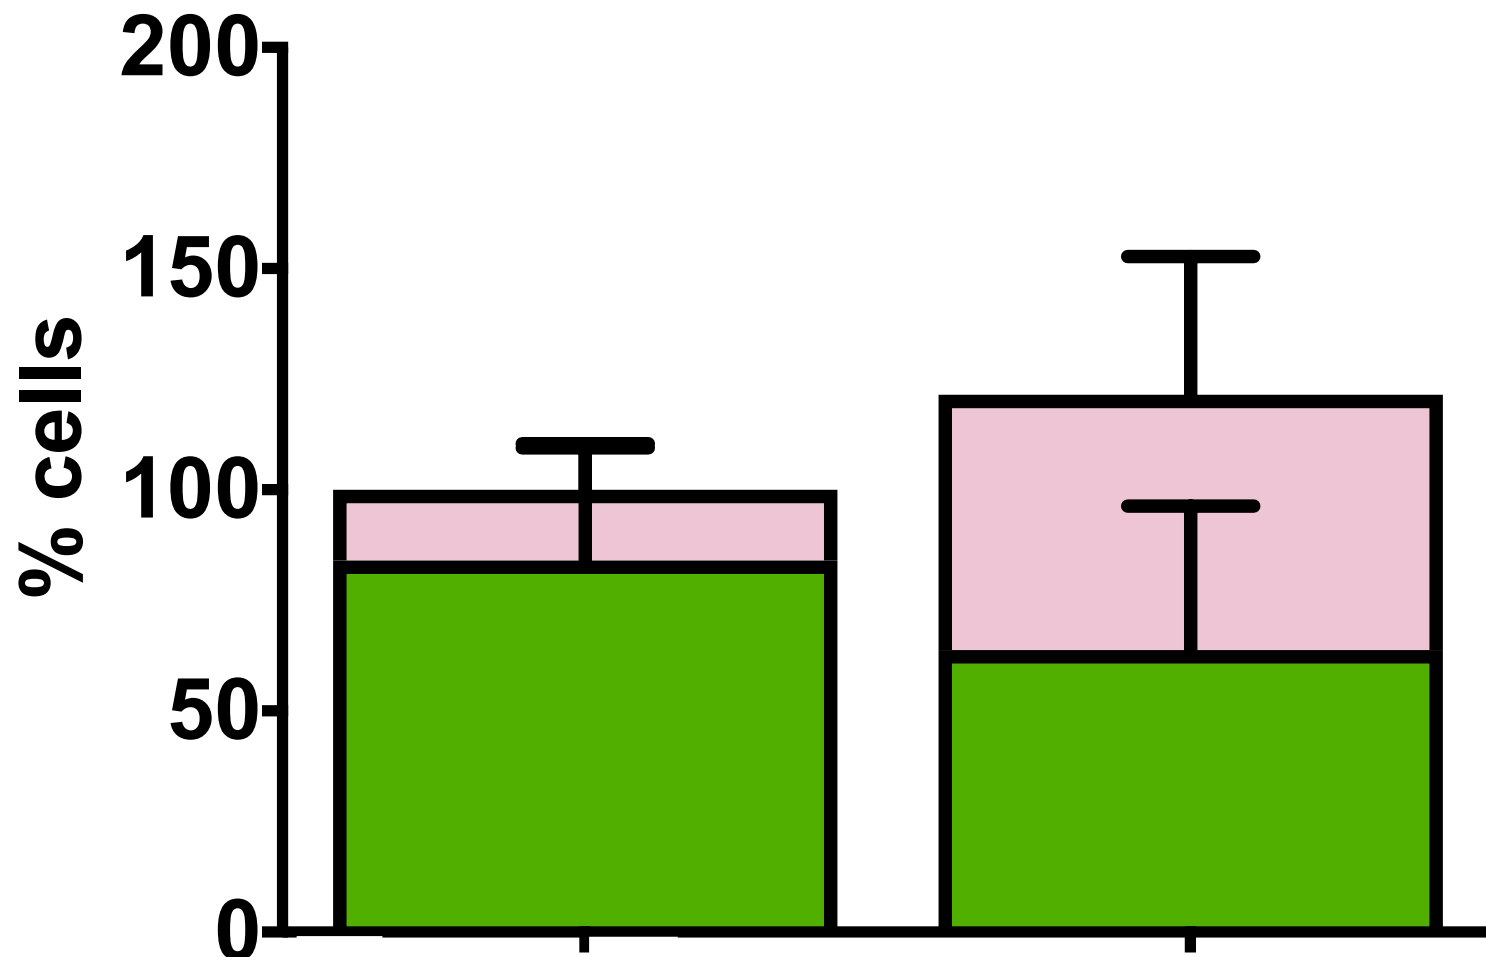

Alive

Dead

0.4mm ctrl

0.4mm injected phantom

2D

Cryogel diameter