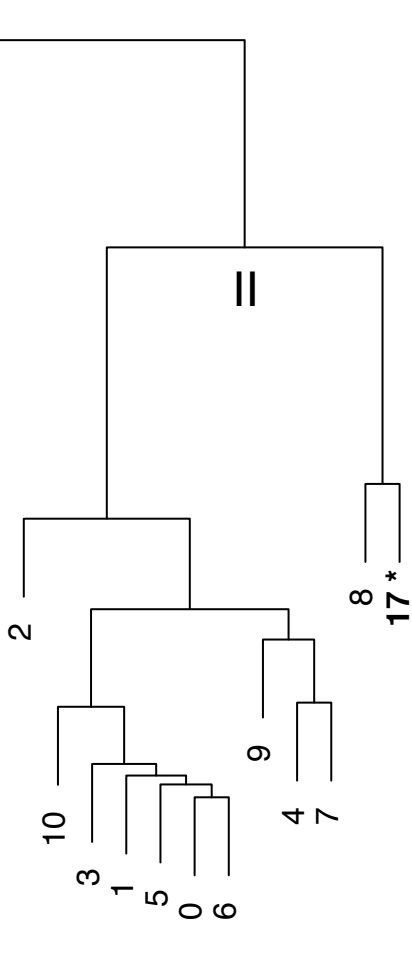

Match-Split Distance

Avg. = 28.75; Std. Dev. = 11.89