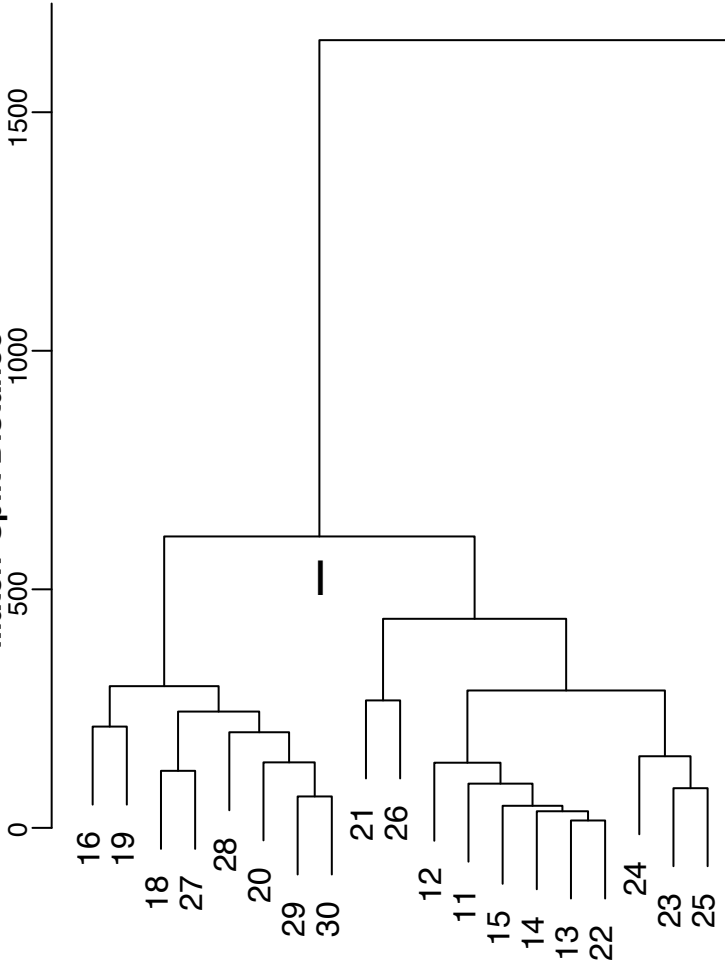

Match-Split Distance

Avg. = 28.75; Std. Dev. = 11.89