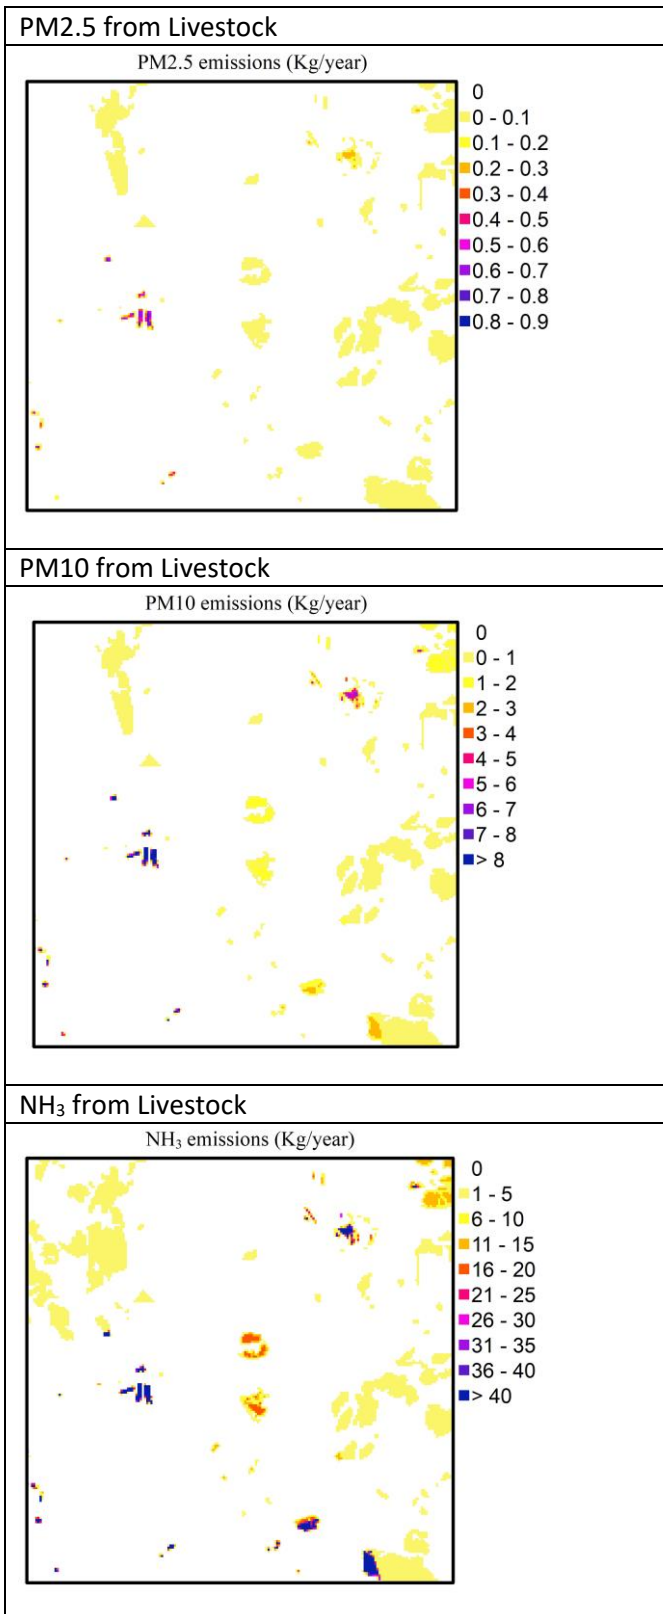

## Agriculture and Livestock emissions for Sosnowiec urban domain

Emissions (in kg/year) were based on EMEP emission inventory for livestock (emissions from agriculture are not available) at 0.1x0.1 degrees resolution (~ 10 km) for the year 2015 disaggregated for the urban domain of Sosnowiec by farms, meadows, vineyards land uses classified in the Open Street Map database..