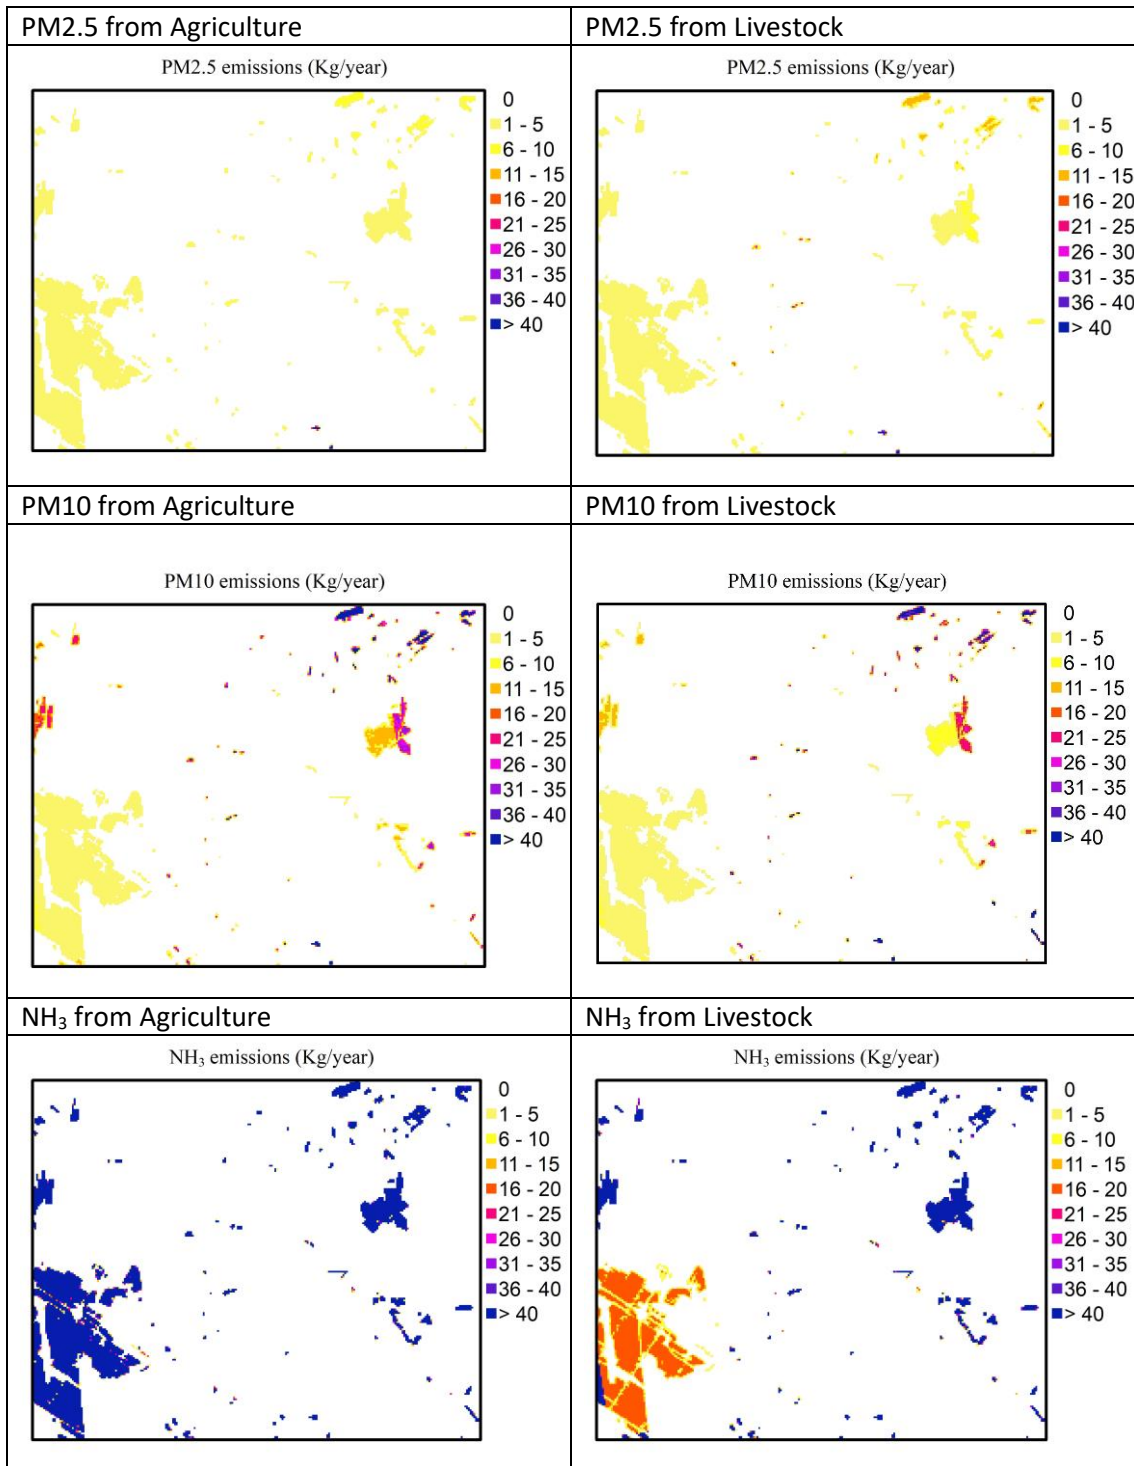

Agriculture and Livestock emissions for Amsterdam urban domain

Emissions (in kg/year) were based on EMEP emission inventory for agriculture and livestock at 0.1x0.1 degrees resolution (~ 10 km) for the year 2015 disaggregated for the urban domain of Amsterdam by farms, meadows, vineyards land uses classified in the Open Street Map database..