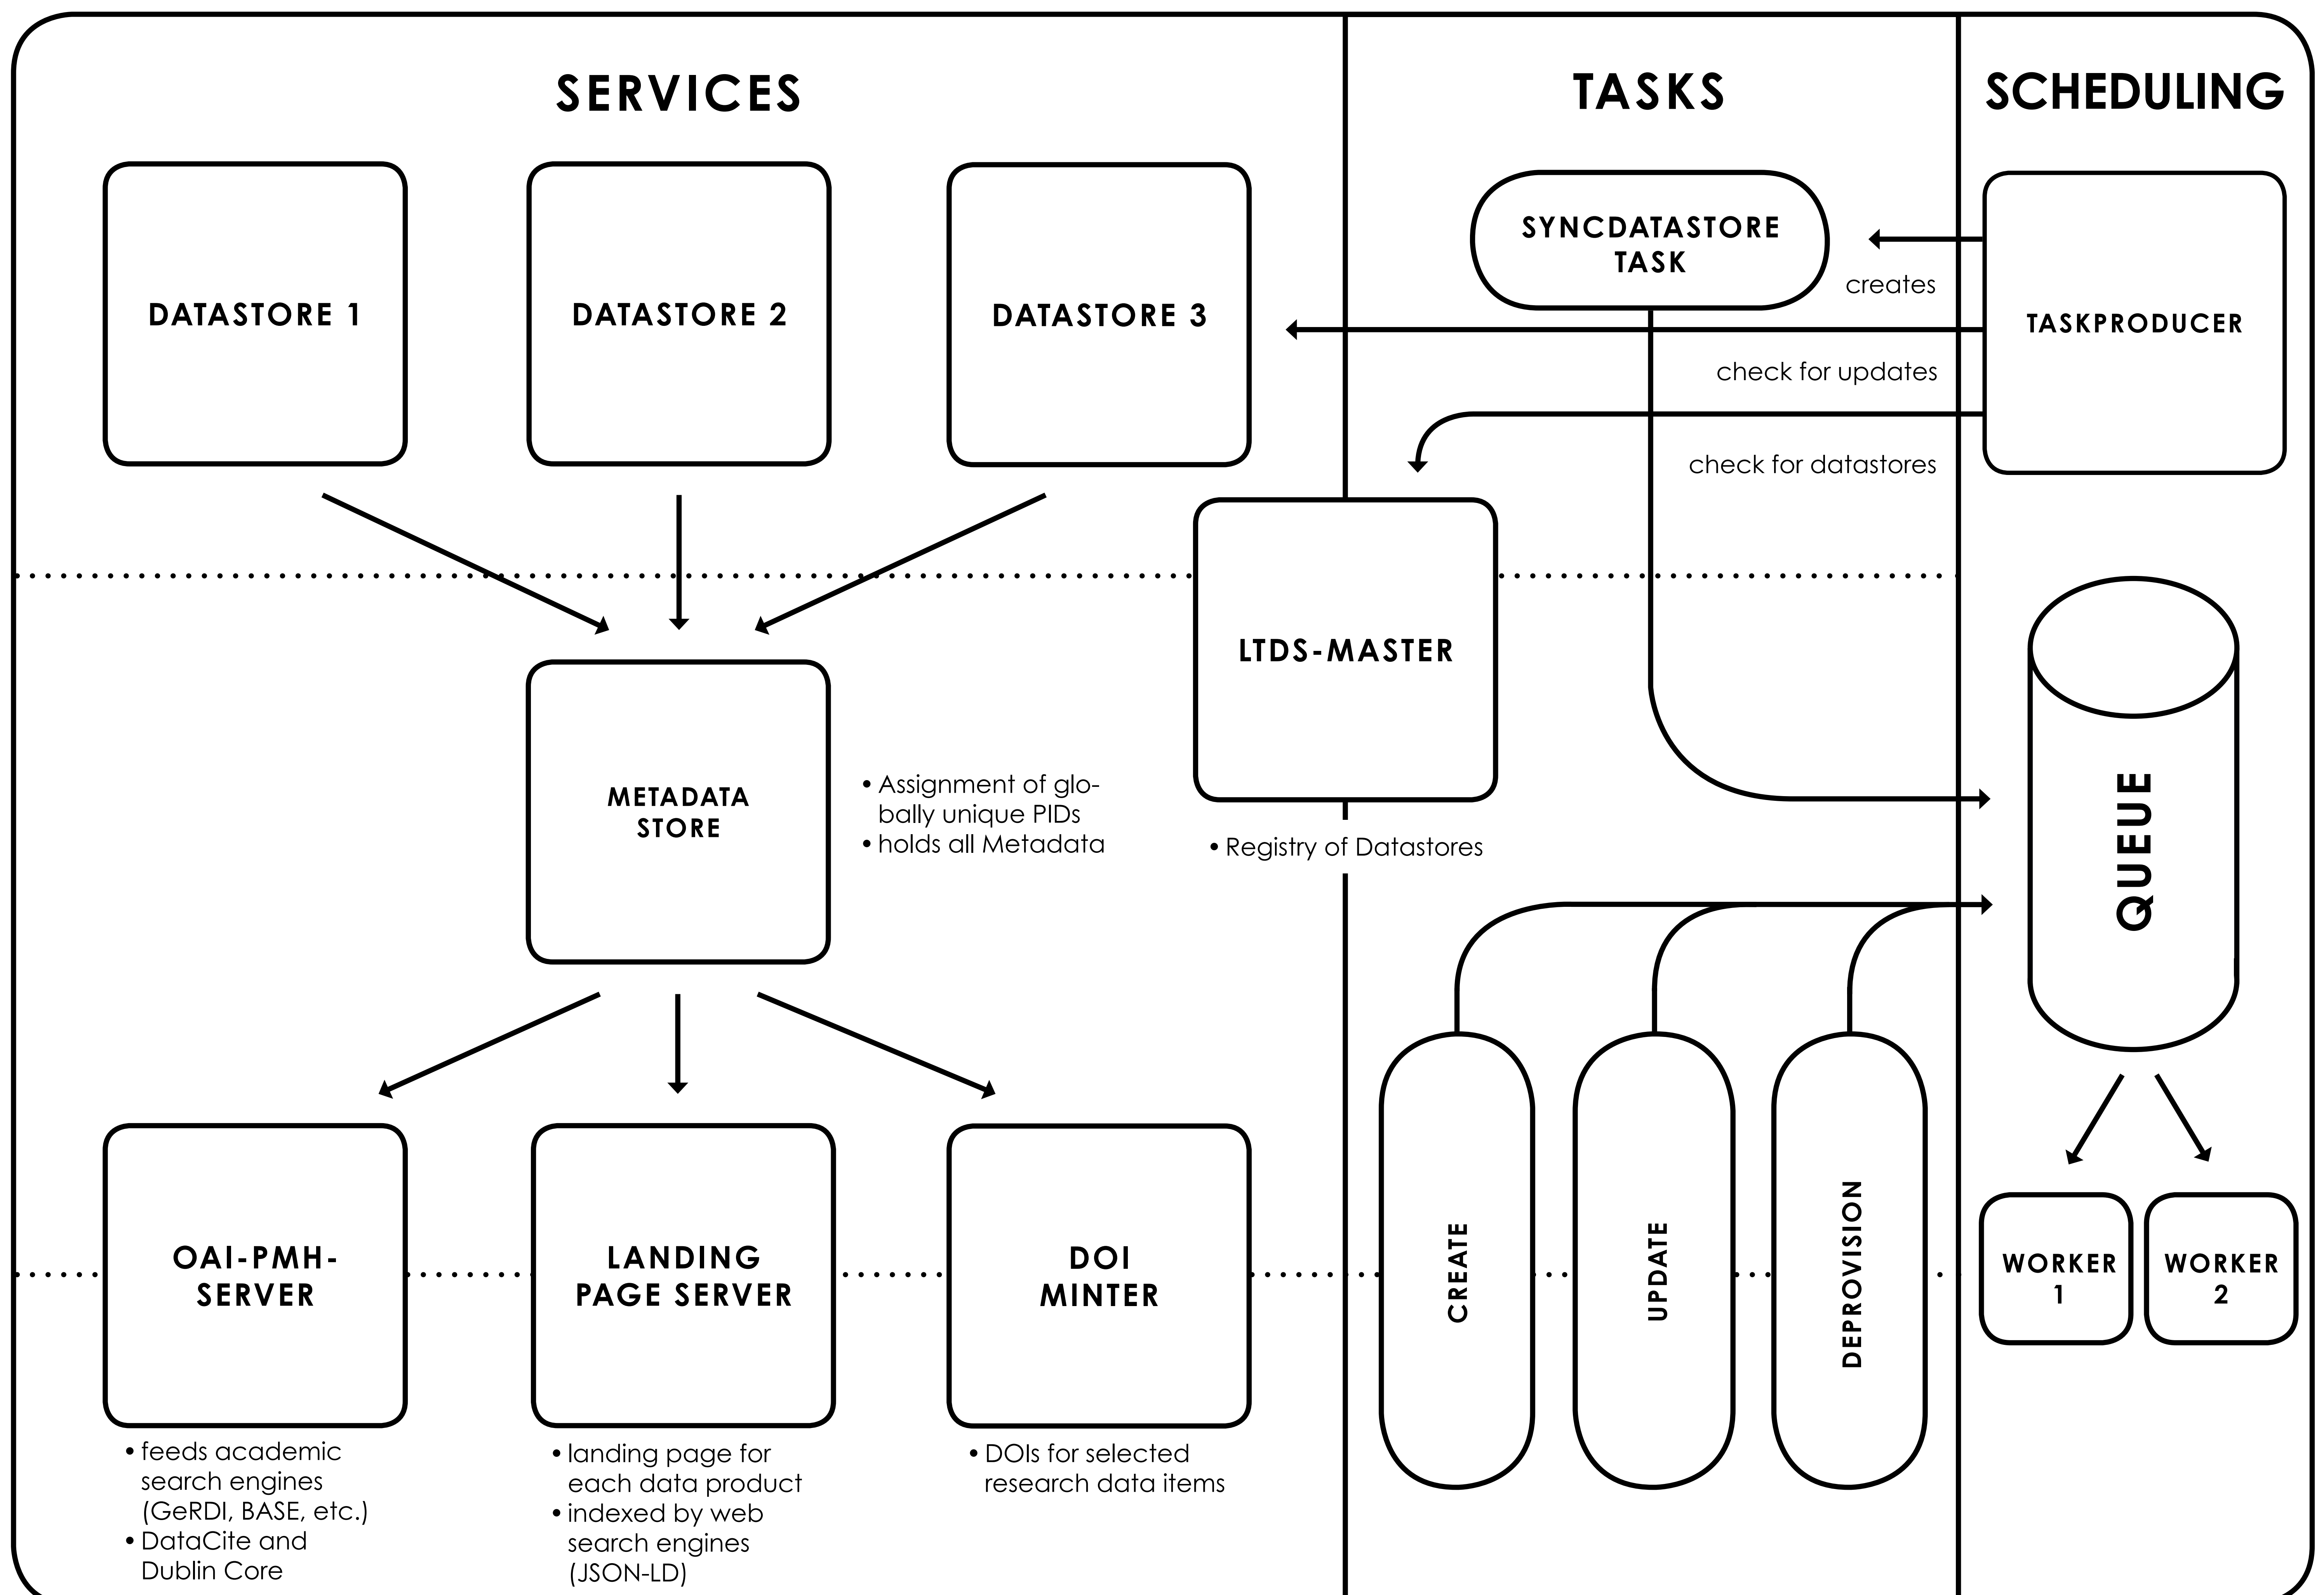

# LET THE DATA SING

## A SCALABLE ARCHITECTURE TO MAKE DATA-SILOS FAIR

Alexander Götz<sup>a,1</sup> / Tobias Weber<sup>a,2</sup> / Stephan Hachinger<sup>a,3</sup>