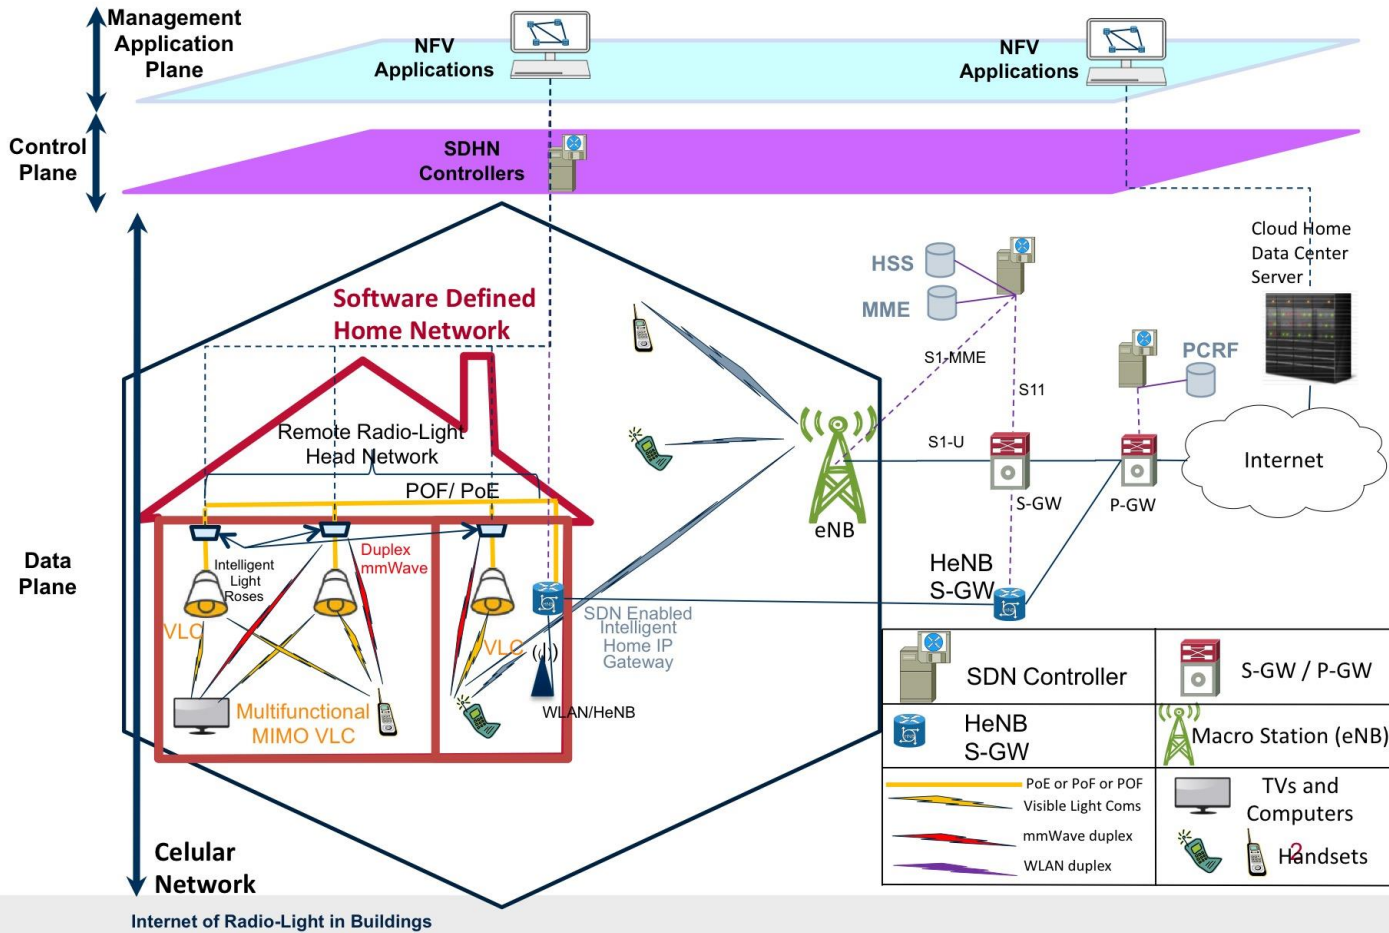

# European H2020 project: IoRL Internet of Radio-Light in Buildings

- A joint project: with 9 Countries in the world
- Future network based on visible light and micrometer waves
- Widely use in public and private spaces
- High data rate:  $\geq 10$  Gbits/second

Call: H2020-ICT-2016-2

Type of Action: RIA

Topic: ICT-07-2017: 5G PPP Research and Validation of critical technologies and systems

# Software Defined Home Network Architecture

## Nuevos Ministerios Station Platform & Tunnel

- Monitoring of UE Locations Applications
- Location Based Data Access Applications
- AV Streaming to UHDTV
- Video Conferencing
- DoS and Rogue Tx Network Security Monitoring
- Eavesdropping Network Security Monitoring