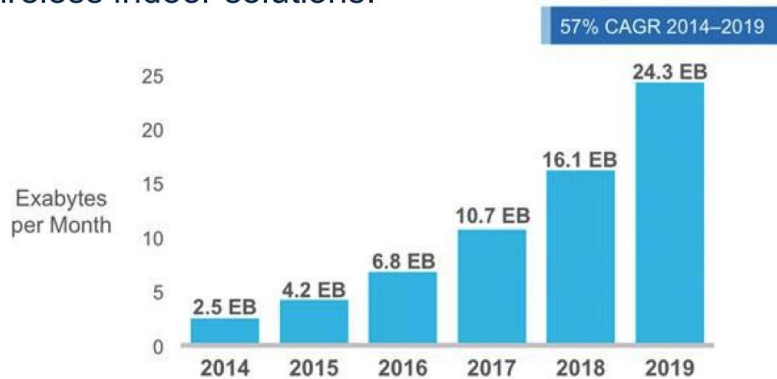

# Growth in In-door Mobile Data Traffic

- CISCO forecasts a compound annual growth rate (CAGR) of 57% for mobile data traffic with forecasts of 24.3 Exabytes mobile data traffic by 2019;
- 80% of this growth is generated indoors, which is growing 20% faster each year than outdoor wireless traffic;
- Increasing capacity demand for data traffic from Smartphones, mobile PCs and Tablets with voice traffic occupying only a fraction of the total capacity;
- Fewer than 2% of commercial and public buildings are currently covered by dedicated wireless indoor solutions.