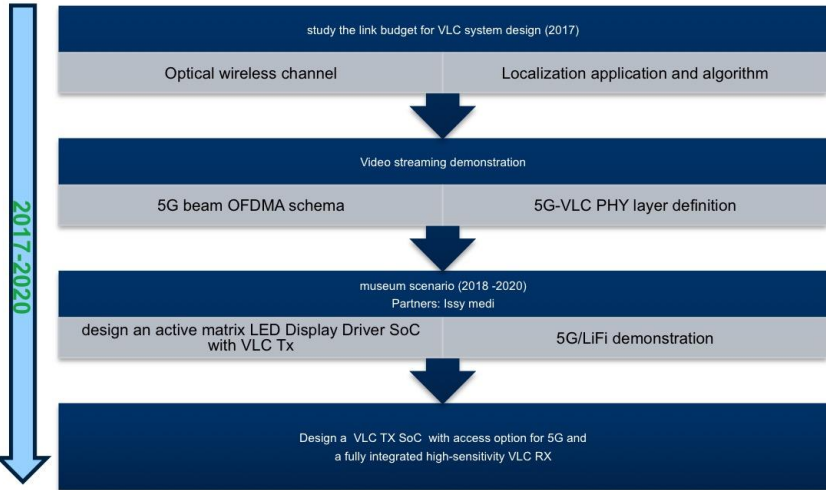

European H2020 project: IoRL Internet of Radio-Light in Buildings

- A joint project: with 9 Countries in the world
- Future network based on visible light and micrometer waves
- Widely use in public and private spaces
- High data rate: ≥ 10 Gbits/second

Call: H2020-ICT-2016-2

Type of Action: RIA

Topic: ICT-07-2017: 5G PPP Research and Validation of critical technologies and systems