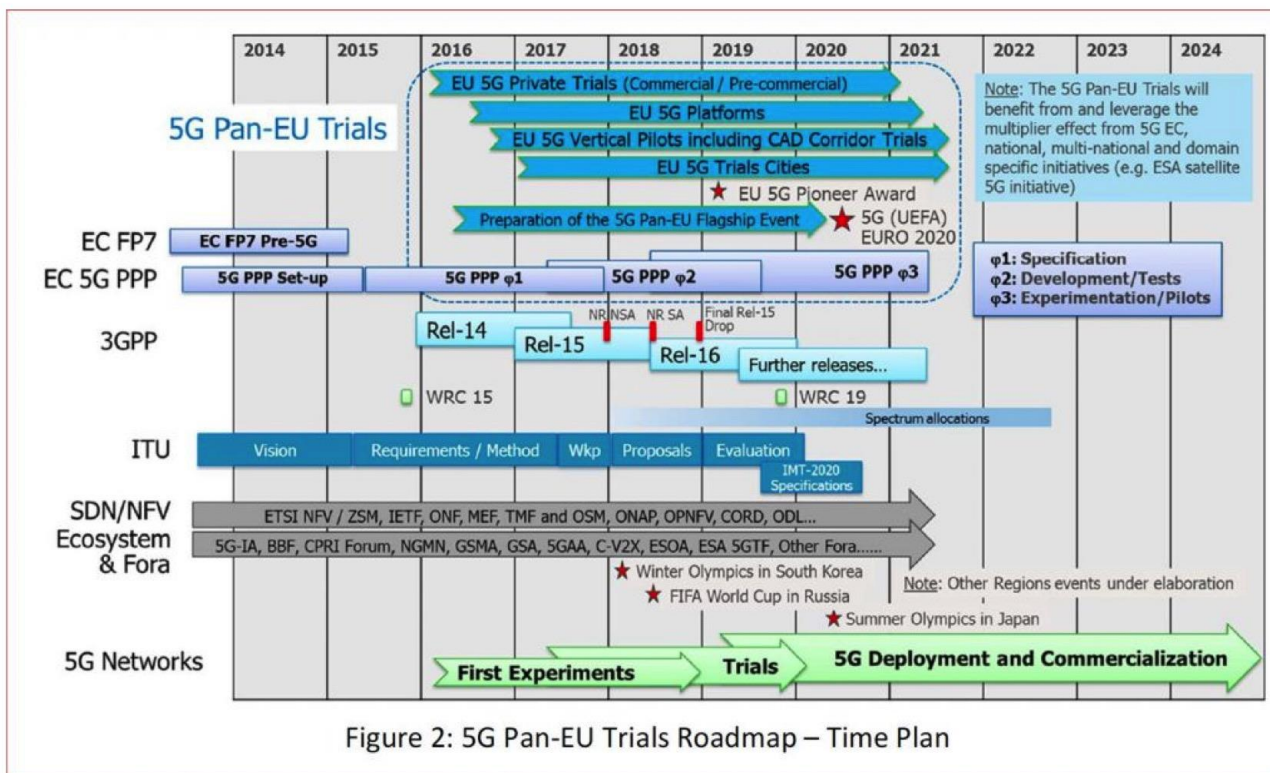

European Horizon 2020 5G 2-Phase projet

@ 5G Trials Roadmap version 3.0: <https://5g-ppp.eu/newsflash-may-2018/>