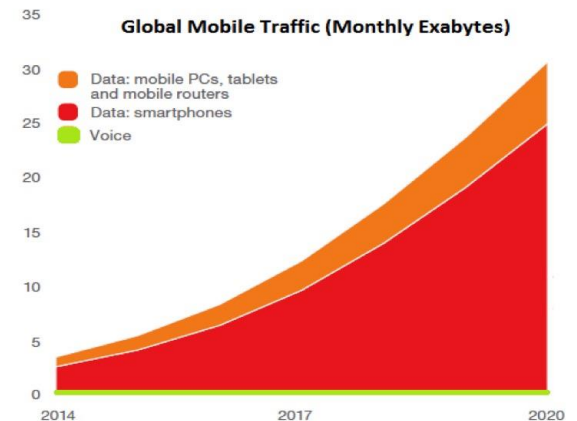

Growth in In-door Mobile Data Traffic

- CISCO forecasts a compound annual growth rate (CAGR) of 57% for mobile data traffic with forecasts of 24.3 Exabytes mobile data traffic by 2019;
- 80% of this growth is generated indoors, which is growing 20% faster each year than outdoor wireless traffic;
- Increasing capacity demand for data traffic from Smartphones, mobile PCs and Tablets with voice traffic occupying only a fraction of the total capacity;
- Fewer than 2% of commercial and public buildings are currently covered by dedicated wireless indoor solutions.

Source: Cisco VNI Mobile, 2015