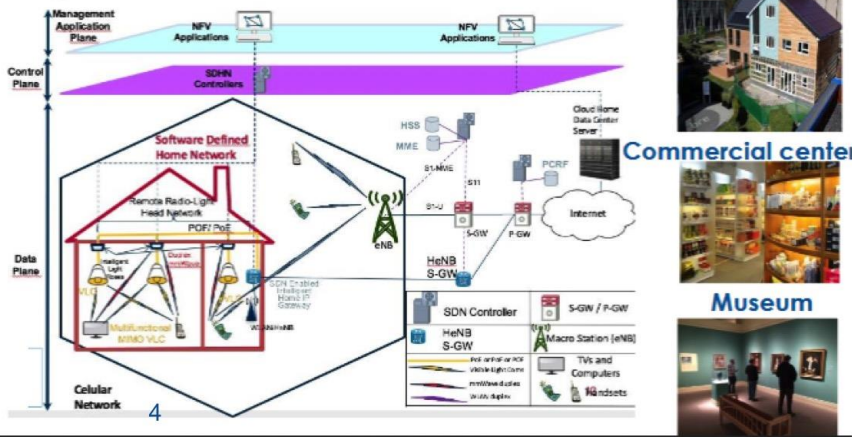

European H2020 project: IoRL Internet of Radio-Light in Buildings

- A joint project: with 9 Countries in the world
- Future network based on visible light and micrometer waves
- Widely use in public and private spaces
- High data rate: ≥ 10 Gbits/second

Call: H2020-ICT-2016-2

Type of Action: RIA

Topic: ICT-07-2017: 5G PPP Research and Validation of critical technologies and systems