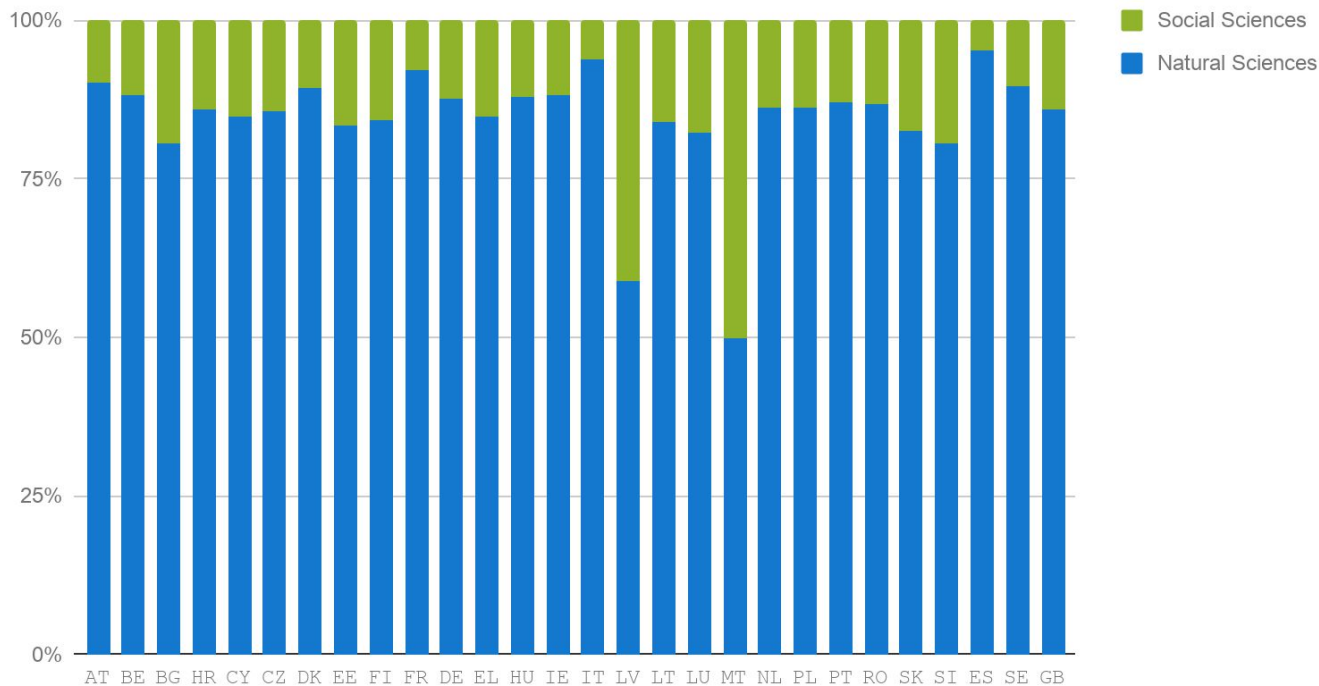

Research Focus by Country