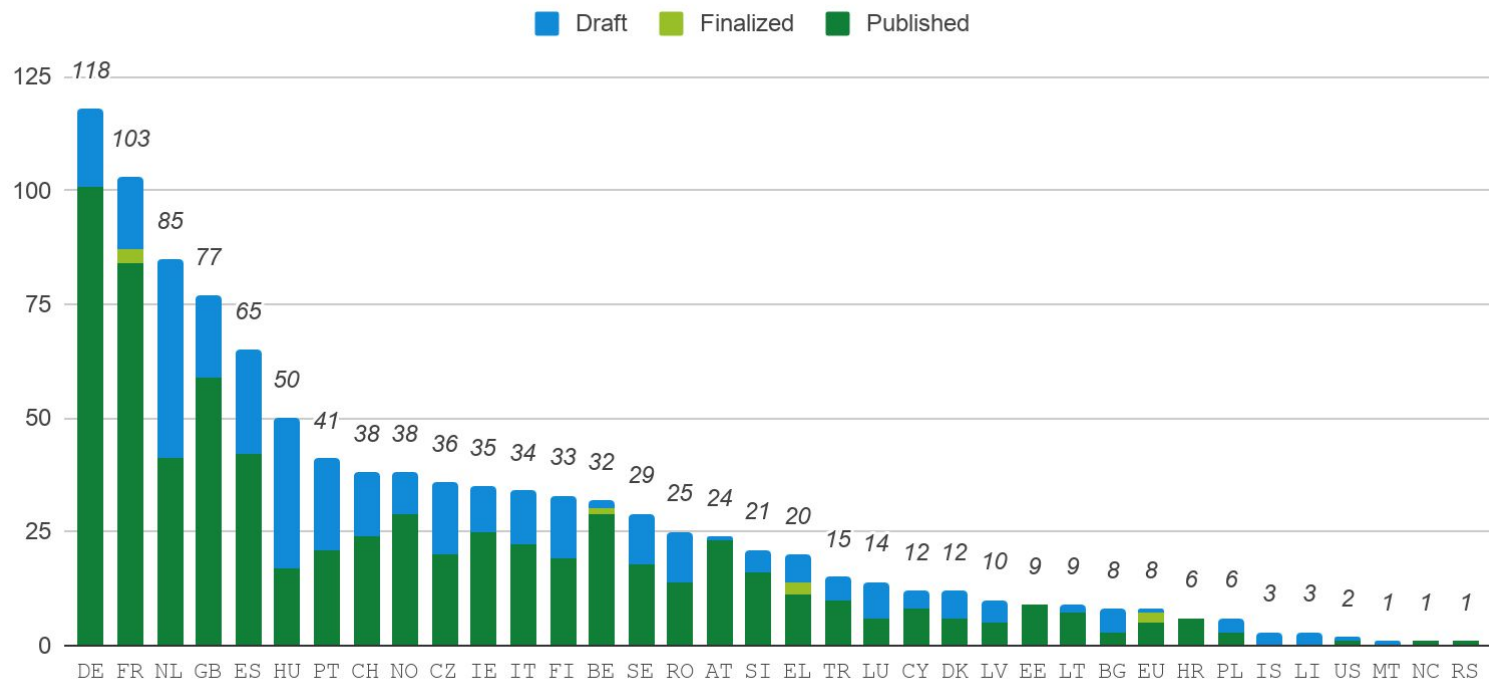

Disclaimer

- We know RIs. We have the best RIs. But it's only a sample.
- Raw numbers may vary from country to country due to national differences in organization of RI capacity.

A man with long brown hair and a beard, wearing a dark, fur-lined cloak, is shown in profile, looking down and to the left. He is holding a sword with a silver pommel. The background is a bright, overcast sky. A black rectangular text box is overlaid on the lower part of the image.

Brace yourselves, statistics are coming.

RIs in MERIL by Status

RIs in MERIL by Country

RIs in MERIL by Country

- Distributed
- Single-sited
- Mobile
- Virtual

RIs in MERIL by Country

Published RIs in MERIL by Legal Status