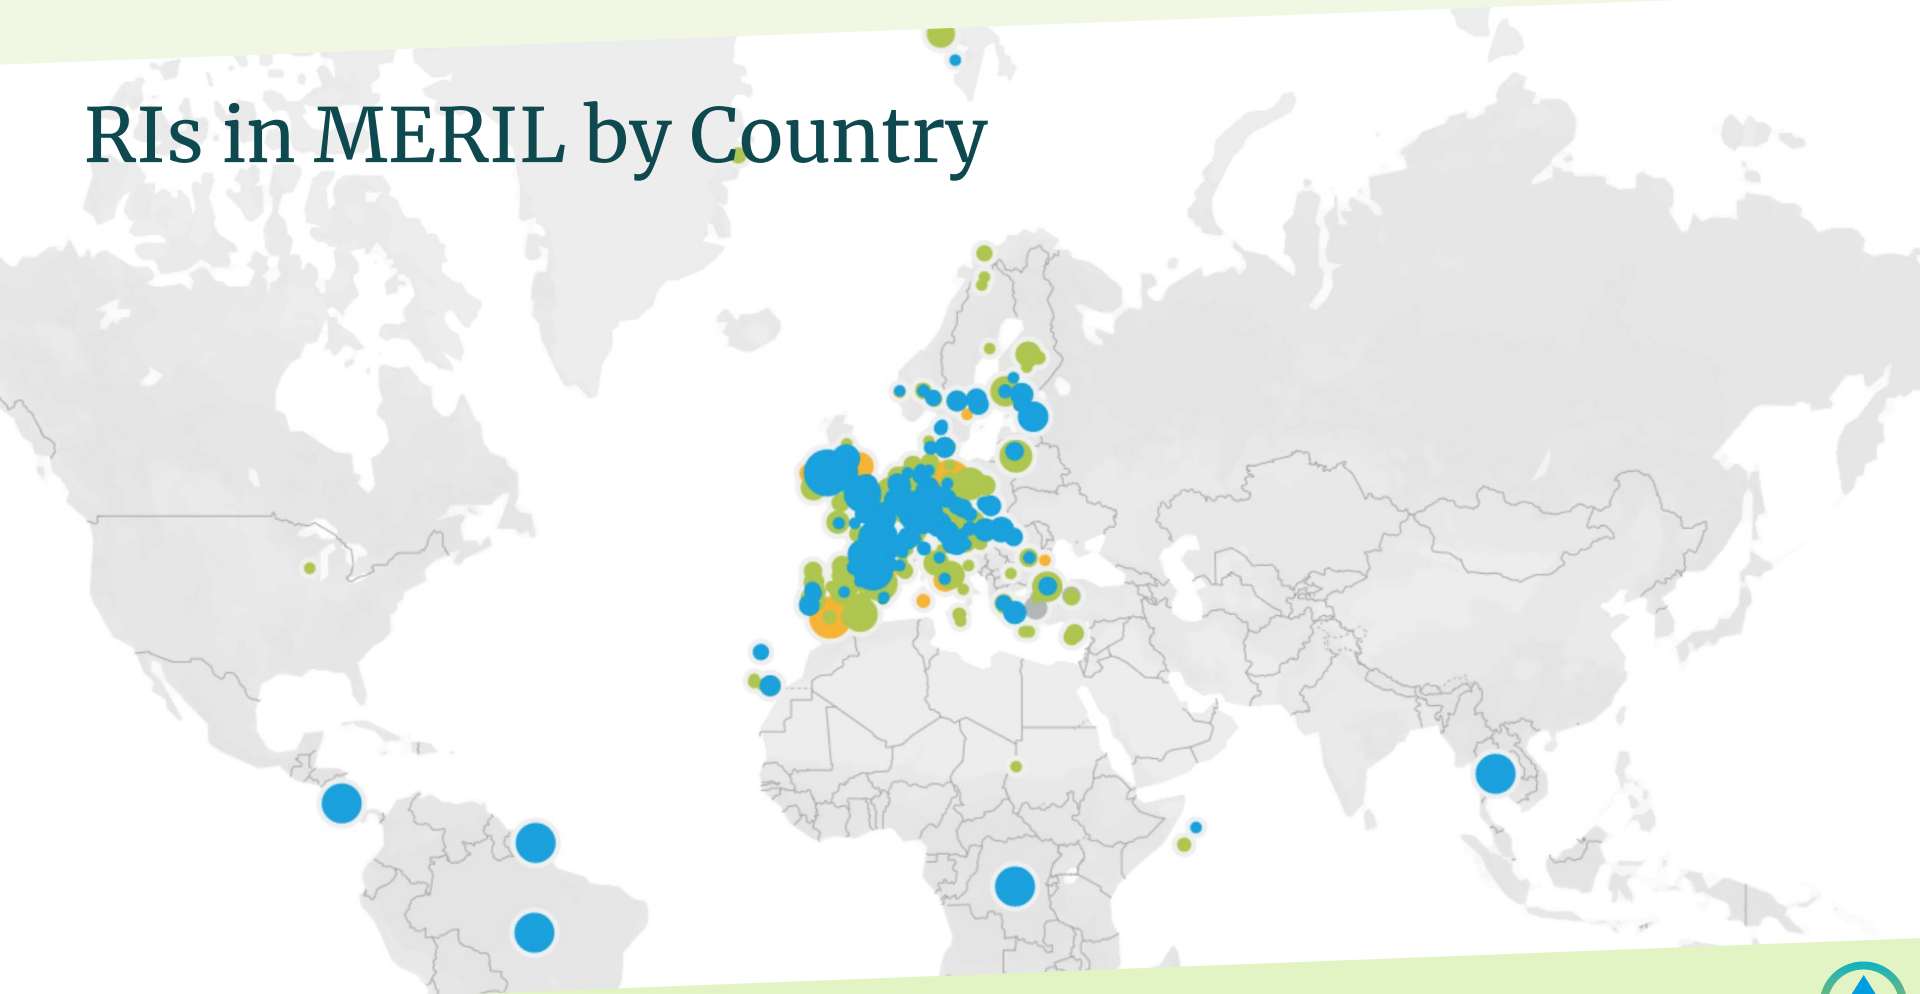

Disclaimer

- We know RIs. We have the best RIs. But it's only a sample.
- Raw numbers may vary from country to country due to national differences in organization of RI capacity.

A man with long brown hair and a beard, wearing a dark, fur-lined cloak, is shown in profile, looking down and to the left. He is holding a sword with a silver pommel. The background is a bright, overcast sky. A black rectangular text box is overlaid on the lower part of the image.

Brace yourselves, statistics are coming.

RIs in MERIL by Status

RIs in MERIL by Country

RIs in MERIL by Country

- Distributed
- Single-sited
- Mobile
- Virtual

RIs in MERIL by Country

Published RIs in MERIL by Legal Status