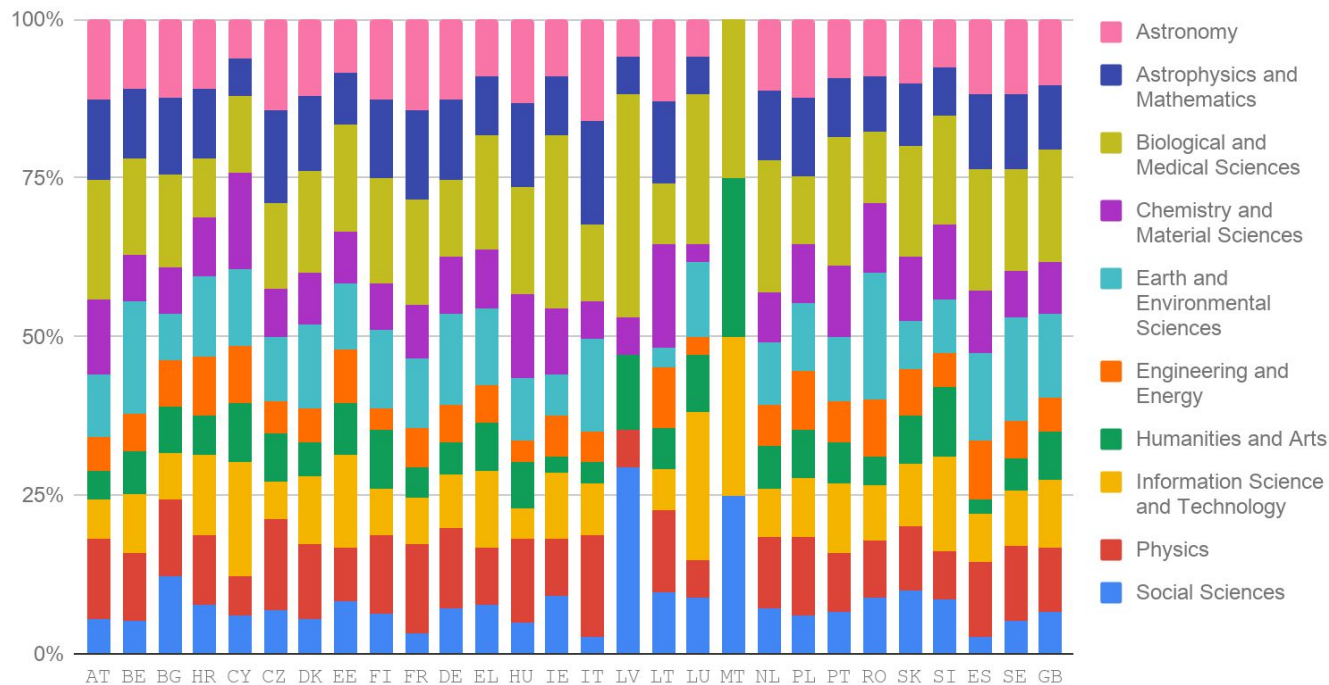

Published RIs in MERIL by Type

Sum is greater than 100% as RIs can have more than one type.

Published RIs in MERIL by ESFRI Domain

Sum is greater than 100% as RIs can have more than one domain.

EURO♡VISION

RI METADATA CONTEST

Research Focus by Country

Research Focus by Country

RIs in MERIL by Country

International Collaborations

Y'All Got Any More of That?

- Search features on MERIL.eu
- Data visualizations on MERIL.eu
- RESTful API (see Vasilis' presentation)