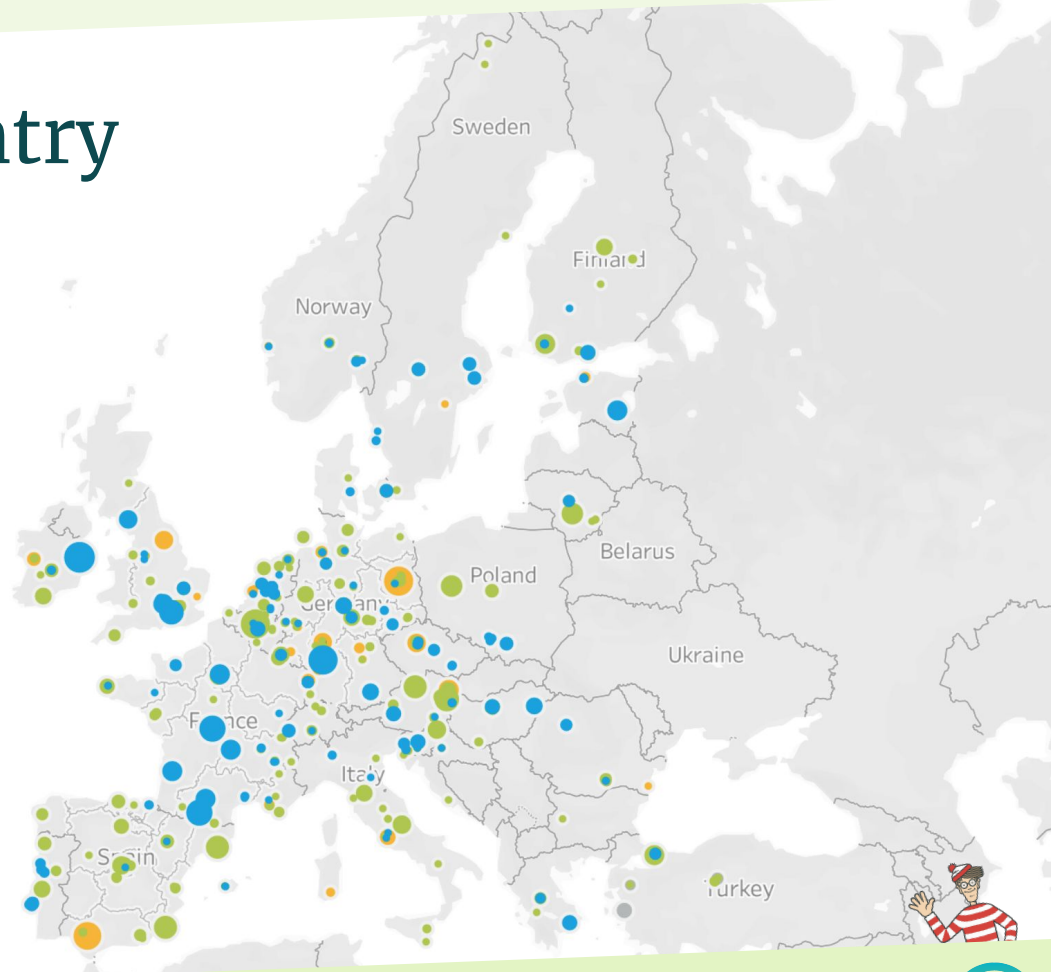

Disclaimer

- We know RIs. We have the best RIs. But it's only a sample.
- Raw numbers may vary from country to country due to national differences in organization of RI capacity.

A man with long brown hair and a beard, wearing a dark, fur-lined cloak, is shown in profile, looking down and to the left. He is holding a sword with a silver pommel. The background is a bright, overcast sky. A black rectangular text box is overlaid on the lower part of the image.

Brace yourselves, statistics are coming.

RIs in MERIL by Status

RIs in MERIL by Country

RIs in MERIL by Country

- Distributed
- Single-sited
- Mobile
- Virtual

RIs in MERIL by Country

Published RIs in MERIL by Legal Status