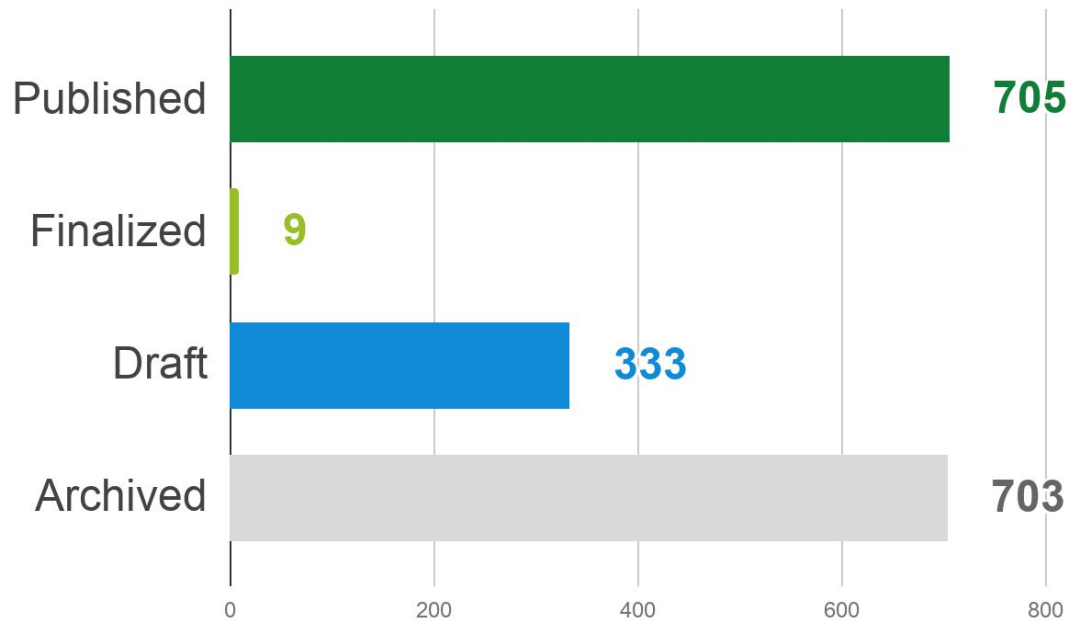

RIs in MERIL by Status