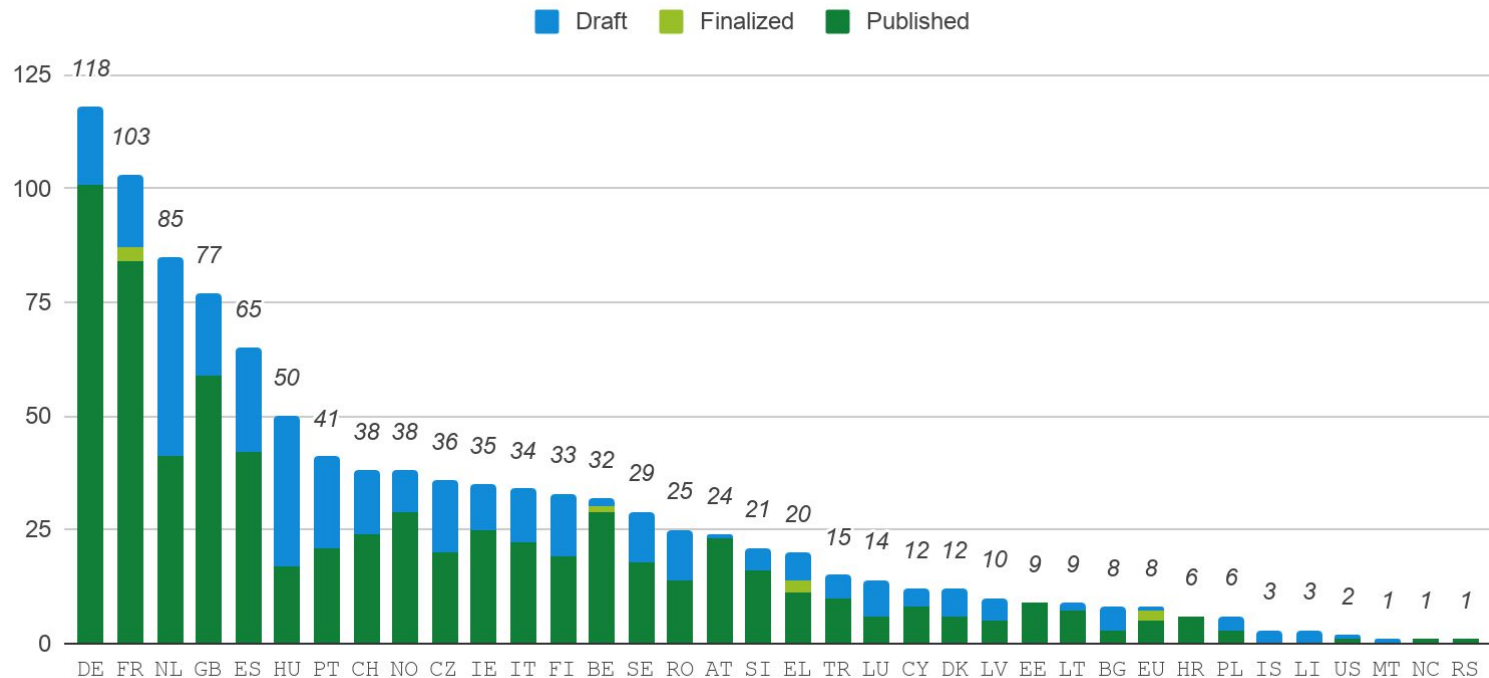

RI METADATA CONTEST

Research Focus by Country

Research Focus by Country

RIs in MERIL by Country

International Collaborations

Y'All Got Any More of That?

- Search features on MERIL.eu
- Data visualizations on MERIL.eu
- RESTful API (see Vasilis' presentation)