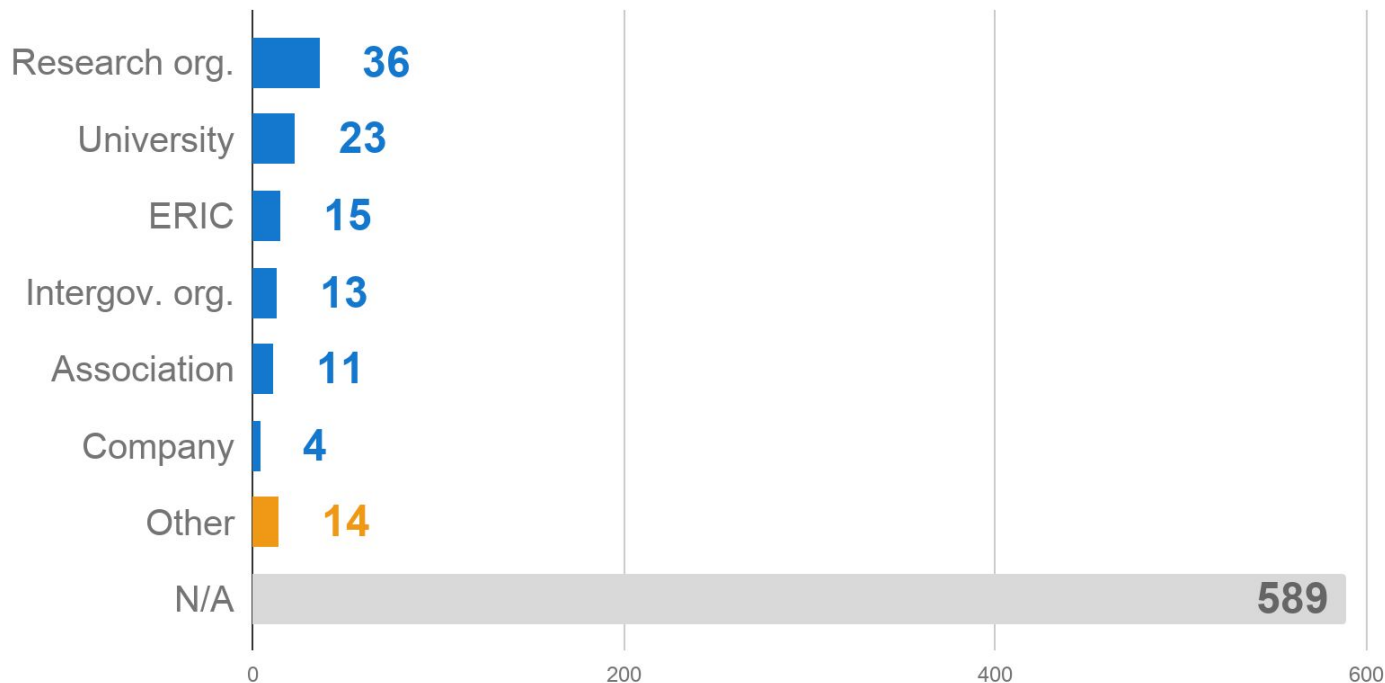

Disclaimer

- We know RIs. We have the best RIs. But it's only a sample.
- Raw numbers may vary from country to country due to national differences in organization of RI capacity.

A man with long brown hair and a beard, wearing a dark, fur-lined cloak, is shown in profile, looking down and to the left. He is holding a sword with a silver pommel. The background is a bright, overcast sky. A black rectangular text box is overlaid on the lower part of the image.

Brace yourselves, statistics are coming.

RIs in MERIL by Status

RIs in MERIL by Country

RIs in MERIL by Country

- Distributed
- Single-sited
- Mobile
- Virtual

RIs in MERIL by Country

Published RIs in MERIL by Legal Status