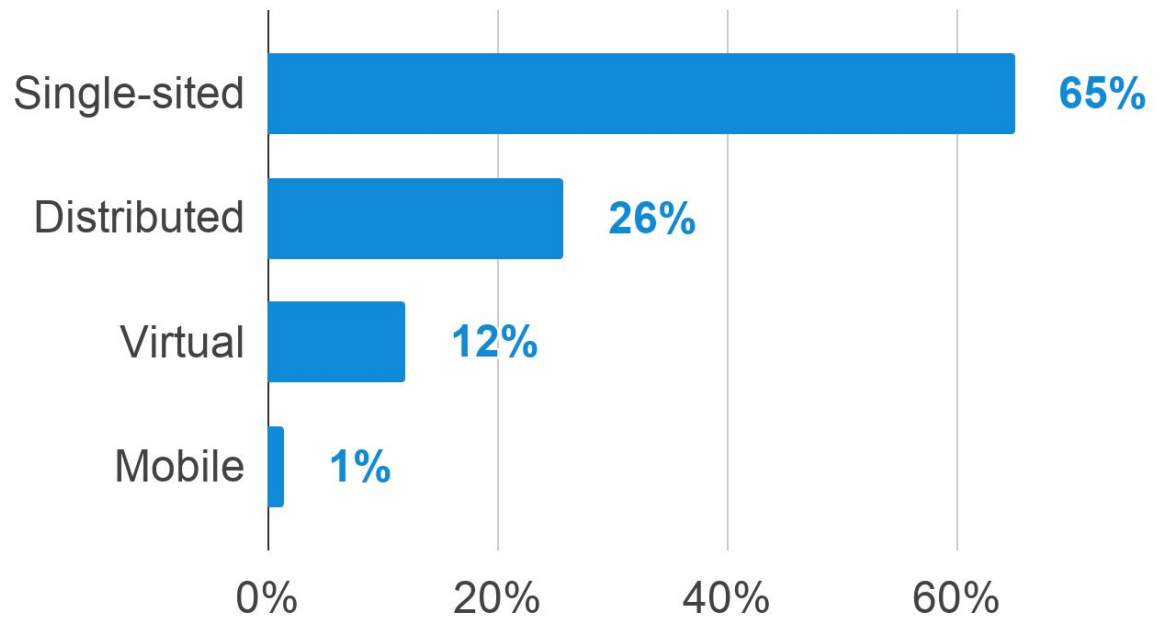

Published RIs in MERIL by Type

Sum is greater than 100% as RIs can have more than one type.