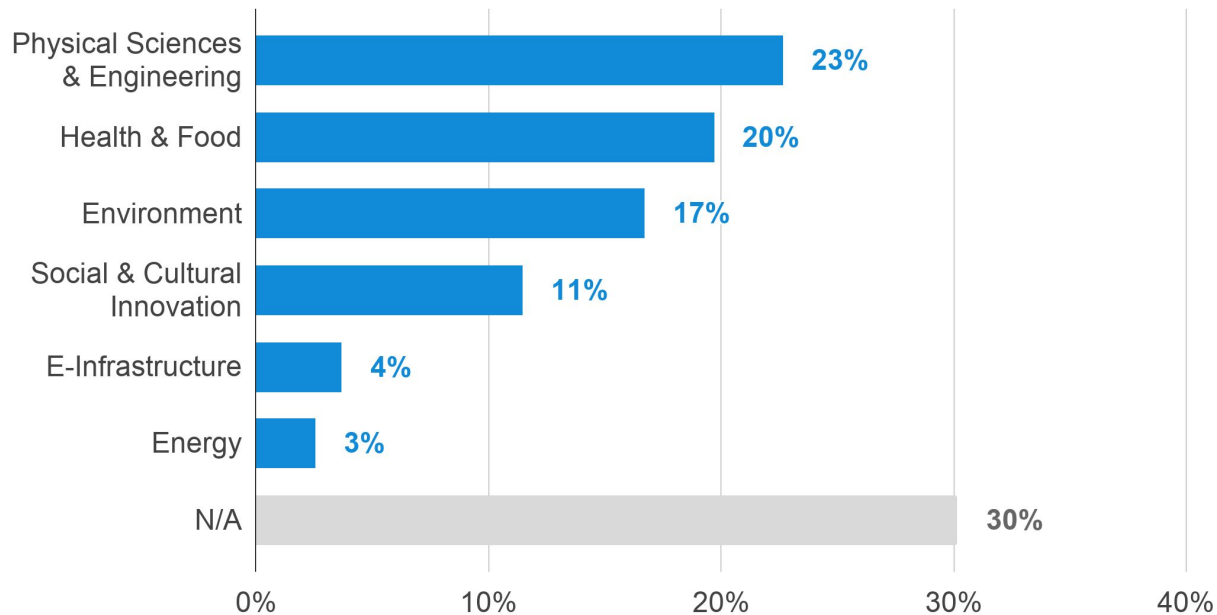

Published RIs in MERIL by ESFRI Domain

Sum is greater than 100% as RIs can have more than one domain.