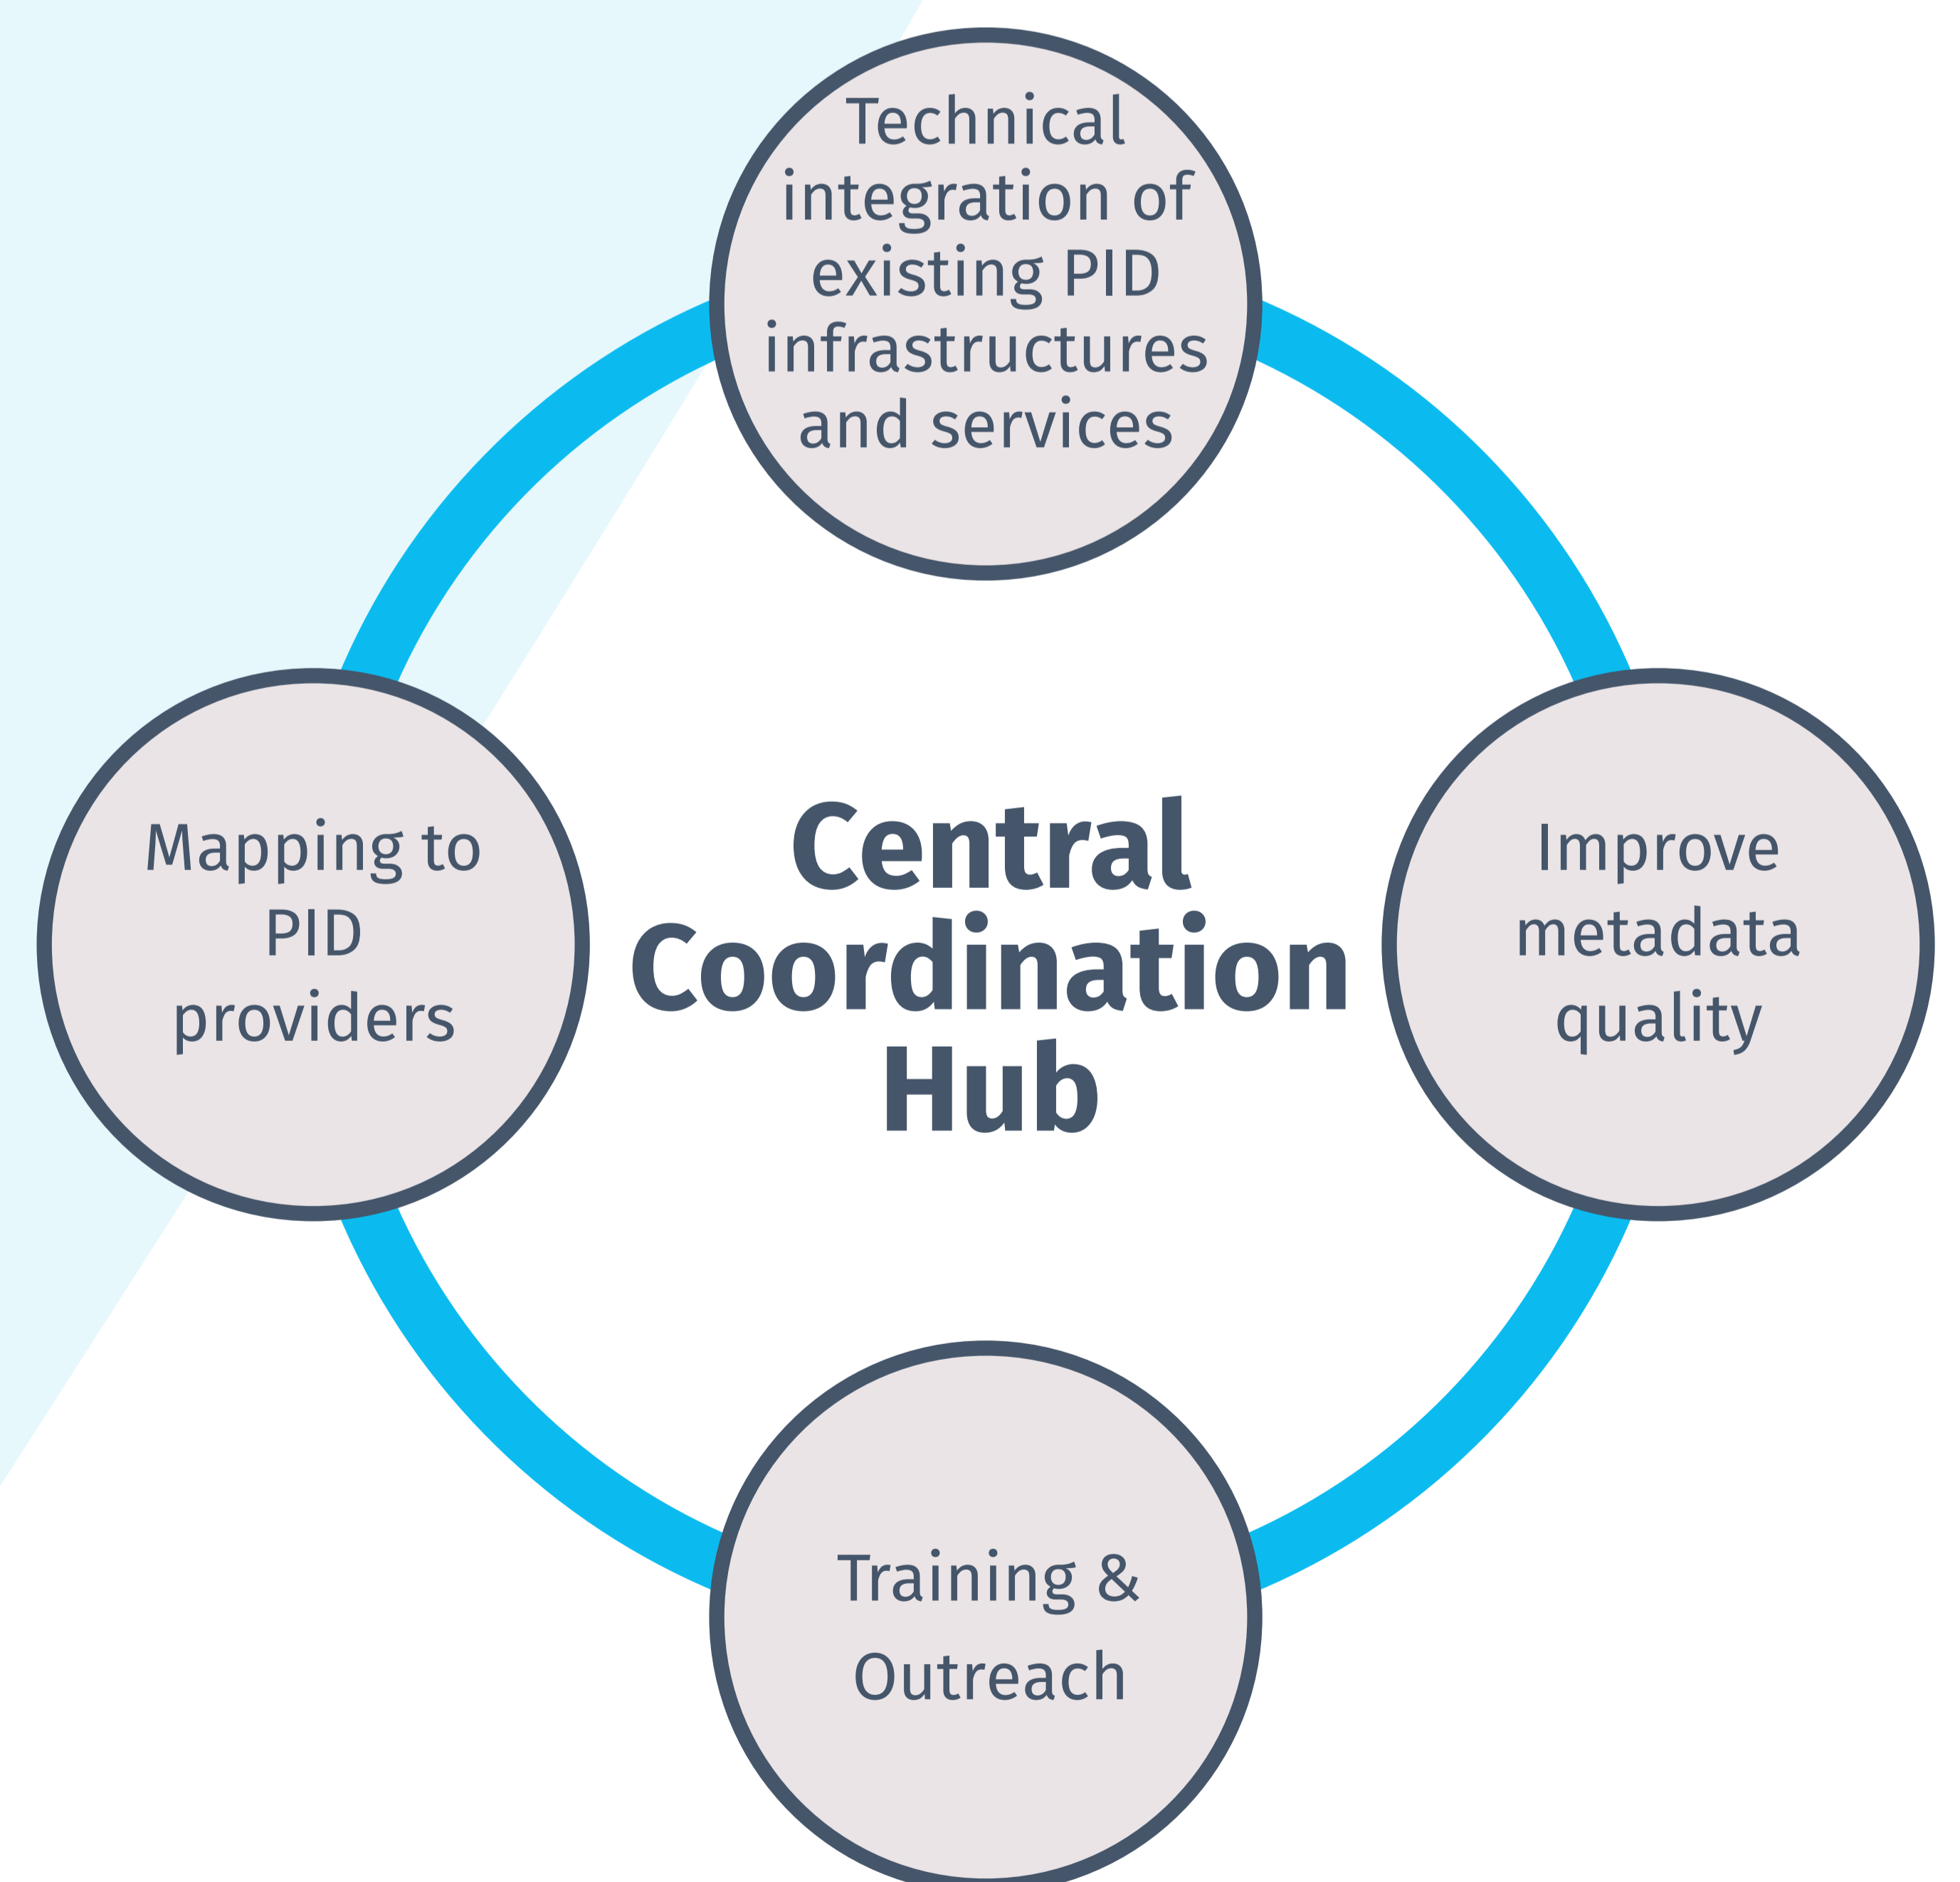

PID4NFDI is supported by the basic service of the NFDI (Base4NFDI) | Grant number: 521466146

Project partners:

Visit our website

DOI: 10.5281/zenodo.13735557

Reference:
[1] doi.org/10.5281/zenodo.11184733
Licensed under a Creative Commons Attribution 4.0 International License (CC BY 4.0), logos excluded

www.base4nfdi.de

Contact: pid4nfdi@lists.nfdi.de