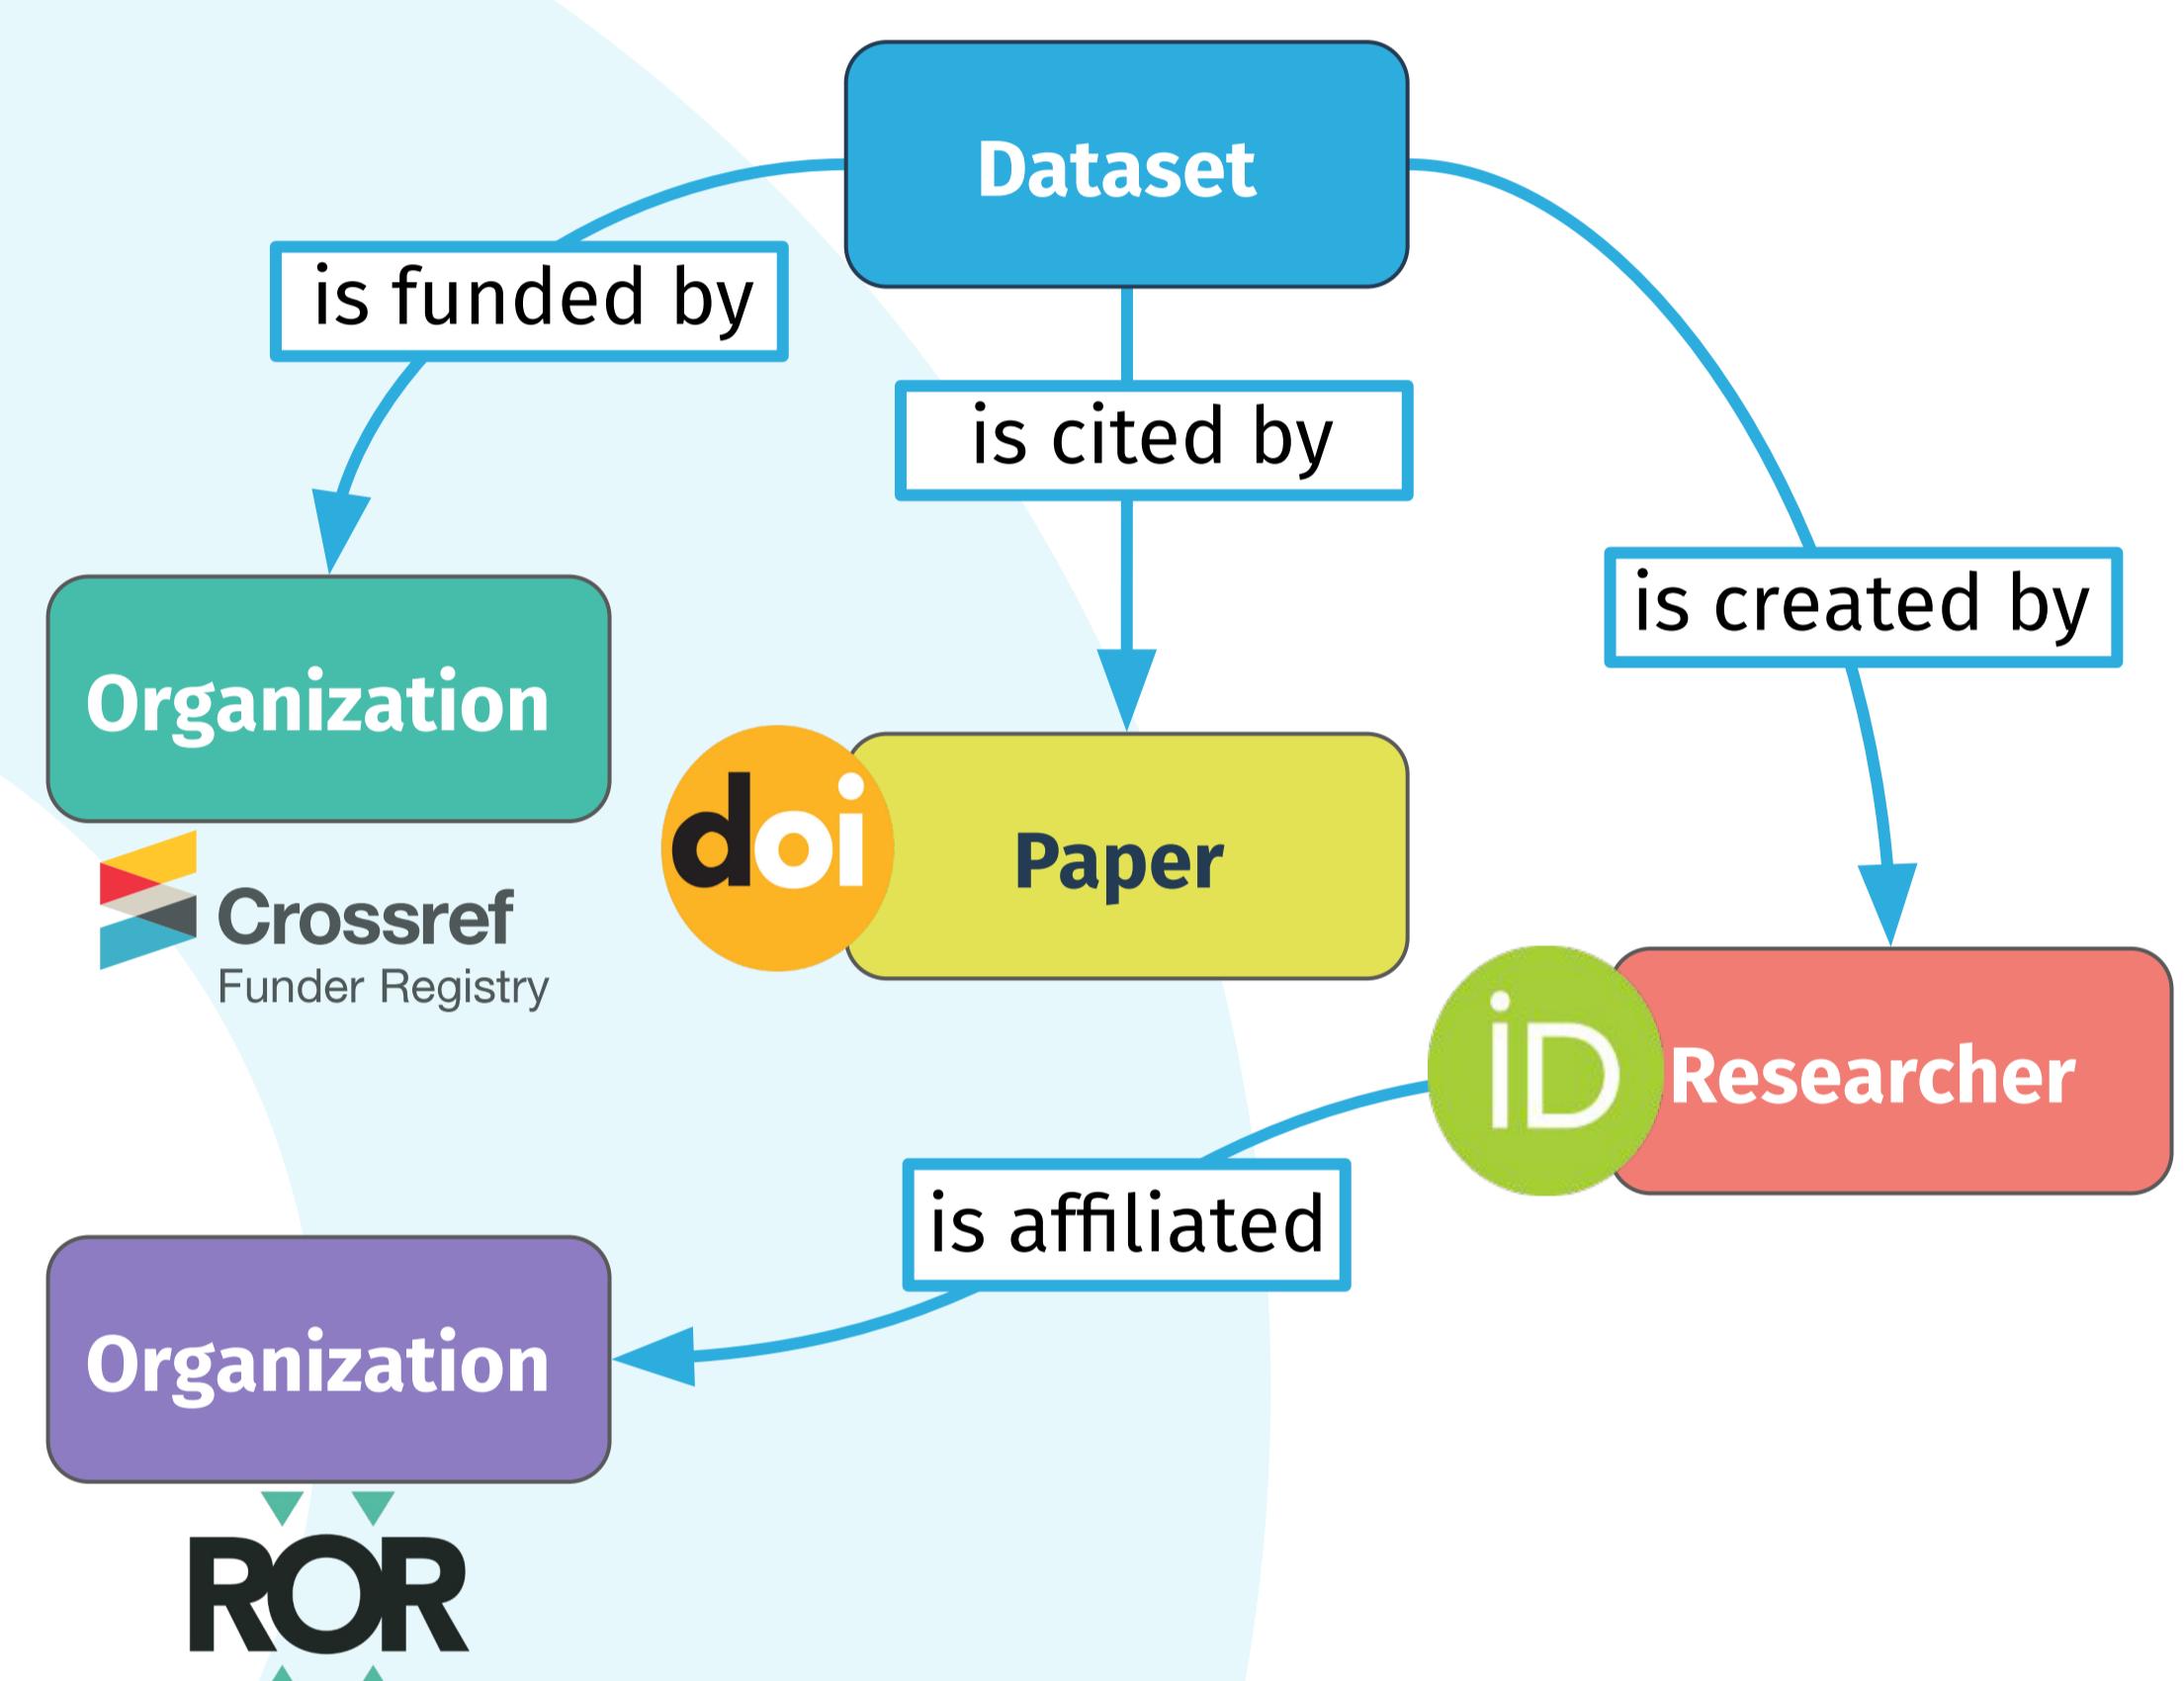

PID4nfdi - A Base4NFDI Service for Enhanced Research Data Management

The project

The PID4NFDI project is an initiative aimed at enhancing the use and management of Persistent Identifiers (PIDs) within the framework of the National Research Data Infrastructure (NFDI) in Germany.

Fig. 1: PIDs and their (potential) connection within the research (data) life cycle

What are PIDs?

- **Persistent Identifier** = Globally unique alphanumeric code (URL)
- **Registered** in an established system
- **Resolvable** and **explicit referencing** to research outputs, persons, organizations, etc.
- **Linked** to descriptive information (**metadata**)

Why PIDs matter

- Backbone for **FAIR Research Data Management**
- Useful for the entire **research lifecycle**
- **Sustainable** description
- **Linking** and **interoperability** facilitating discovery, reuse and data integration
- Support principles of Open Science: promote **transparency** and **reproducibility**
- Support **trustworthiness**
- **Citation tracking**
- Facilitate cross-system collaboration: Connection of PIDs via associated **metadata** (to create PID graphs)

Metadata connection

Fig. 2: Metadata that represents relationship between entities [1]

Addressing community needs

Benefits of our service

Landscape: use cases across disciplines, comprises various stages of the research lifecycle