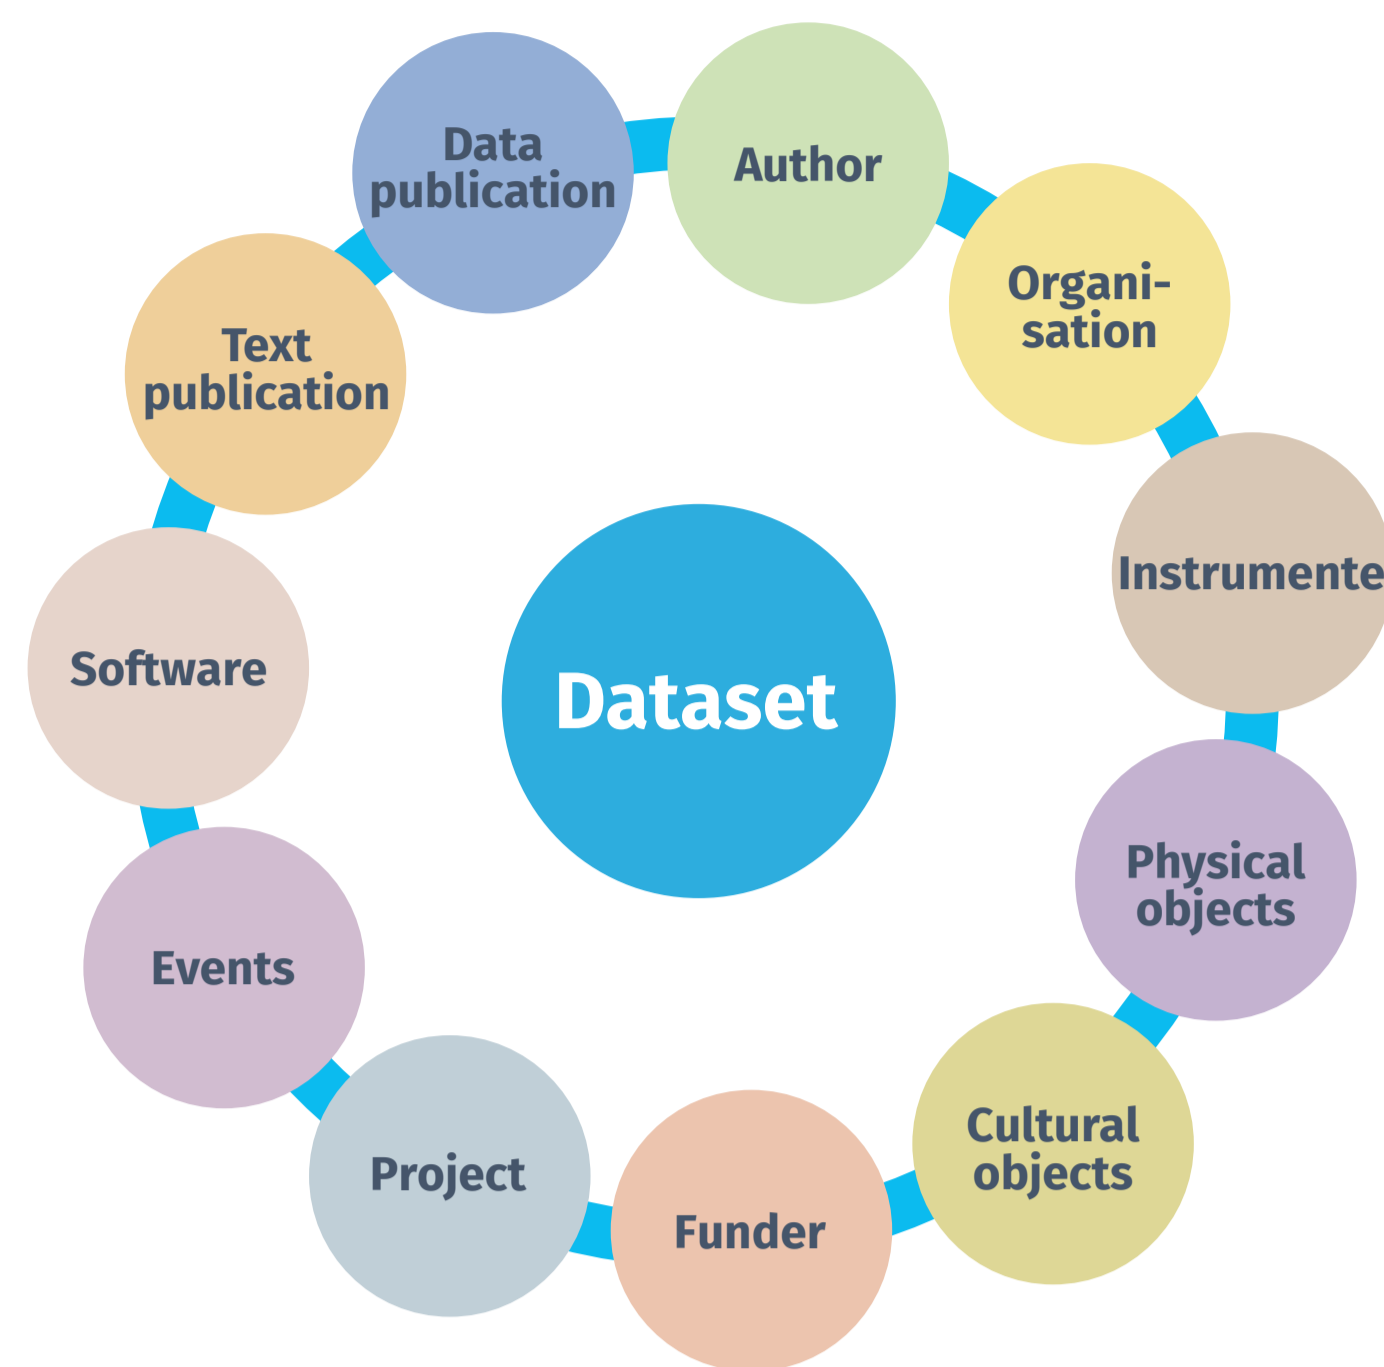

PID4nfdi - A Base4NFDI Service for Enhanced Research Data Management

The project

The PID4NFDI project is an initiative aimed at enhancing the use and management of Persistent Identifiers (PIDs) within the framework of the National Research Data Infrastructure (NFDI) in Germany.

Fig. 1: PIDs and their (potential) connection within the research (data) life cycle

What are PIDs?

- **Persistent Identifier** = Globally unique alphanumeric code (URL)
- **Registered** in an established system
- **Resolvable** and **explicit referencing** to research outputs, persons, organizations, etc.
- **Linked** to descriptive information (**metadata**)

Why PIDs matter

- Backbone for **FAIR Research Data Management**
- Useful for the entire **research lifecycle**
- **Sustainable** description
- **Linking** and **interoperability** facilitating discovery, reuse and data integration
- Support principles of Open Science: promote **transparency** and **reproducibility**
- Support **trustworthiness**
- **Citation tracking**
- Facilitate cross-system collaboration: Connection of PIDs via associated **metadata** (to create PID graphs)

Metadata connection

Fig. 2: Metadata that represents relationship between entities [1]

Addressing community needs

Benefits of our service

Landscape: use cases across disciplines, comprises various stages of the research lifecycle