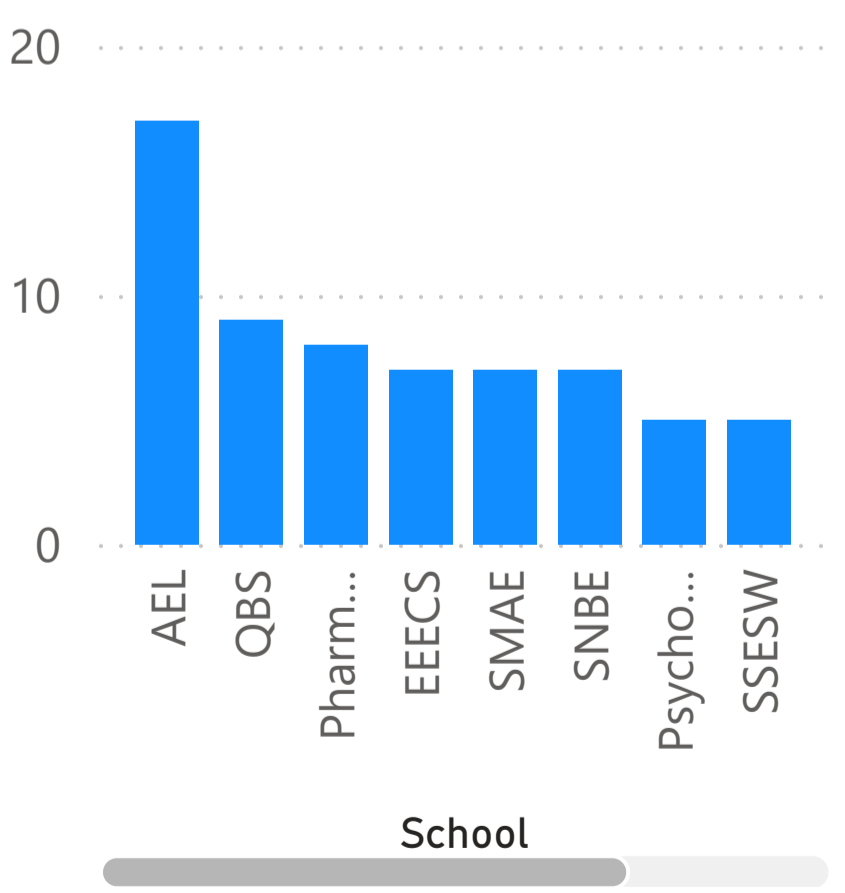

Count of Embedded content by School