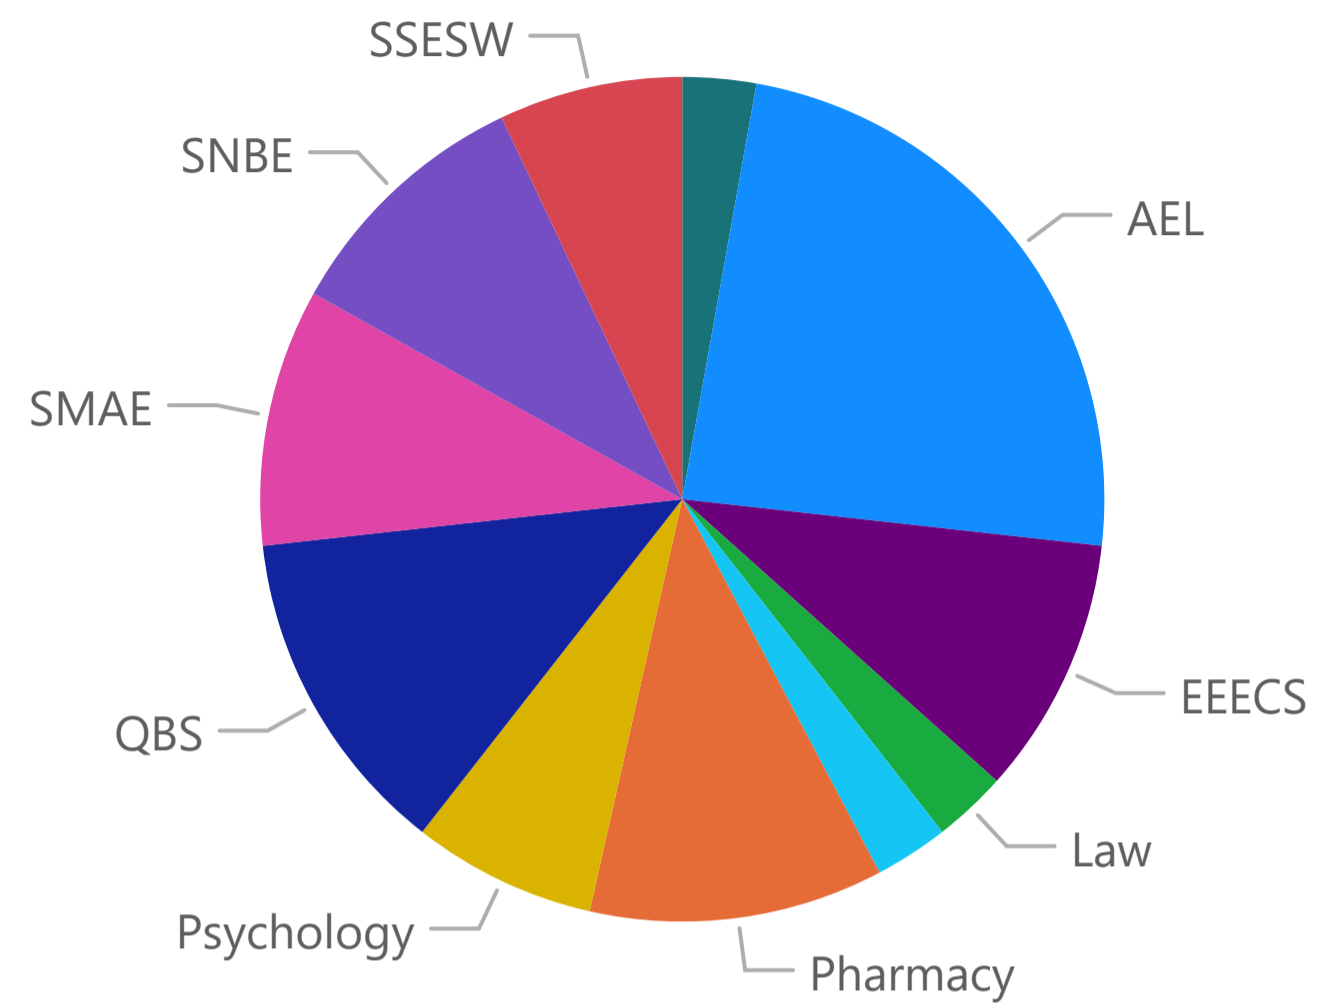

School

- SSESW
- SNBE
- SMAE
- QBS
- Psychology
- Pharmacy
- Mathematics and Physics
- Law
- EEECS
- AEL

Count of File encryption by School

Results from a File Format Survey at Queen's University Belfast, July 2024

Count of Typical file size by School

Count of Embedded content by School

Proprietary software use