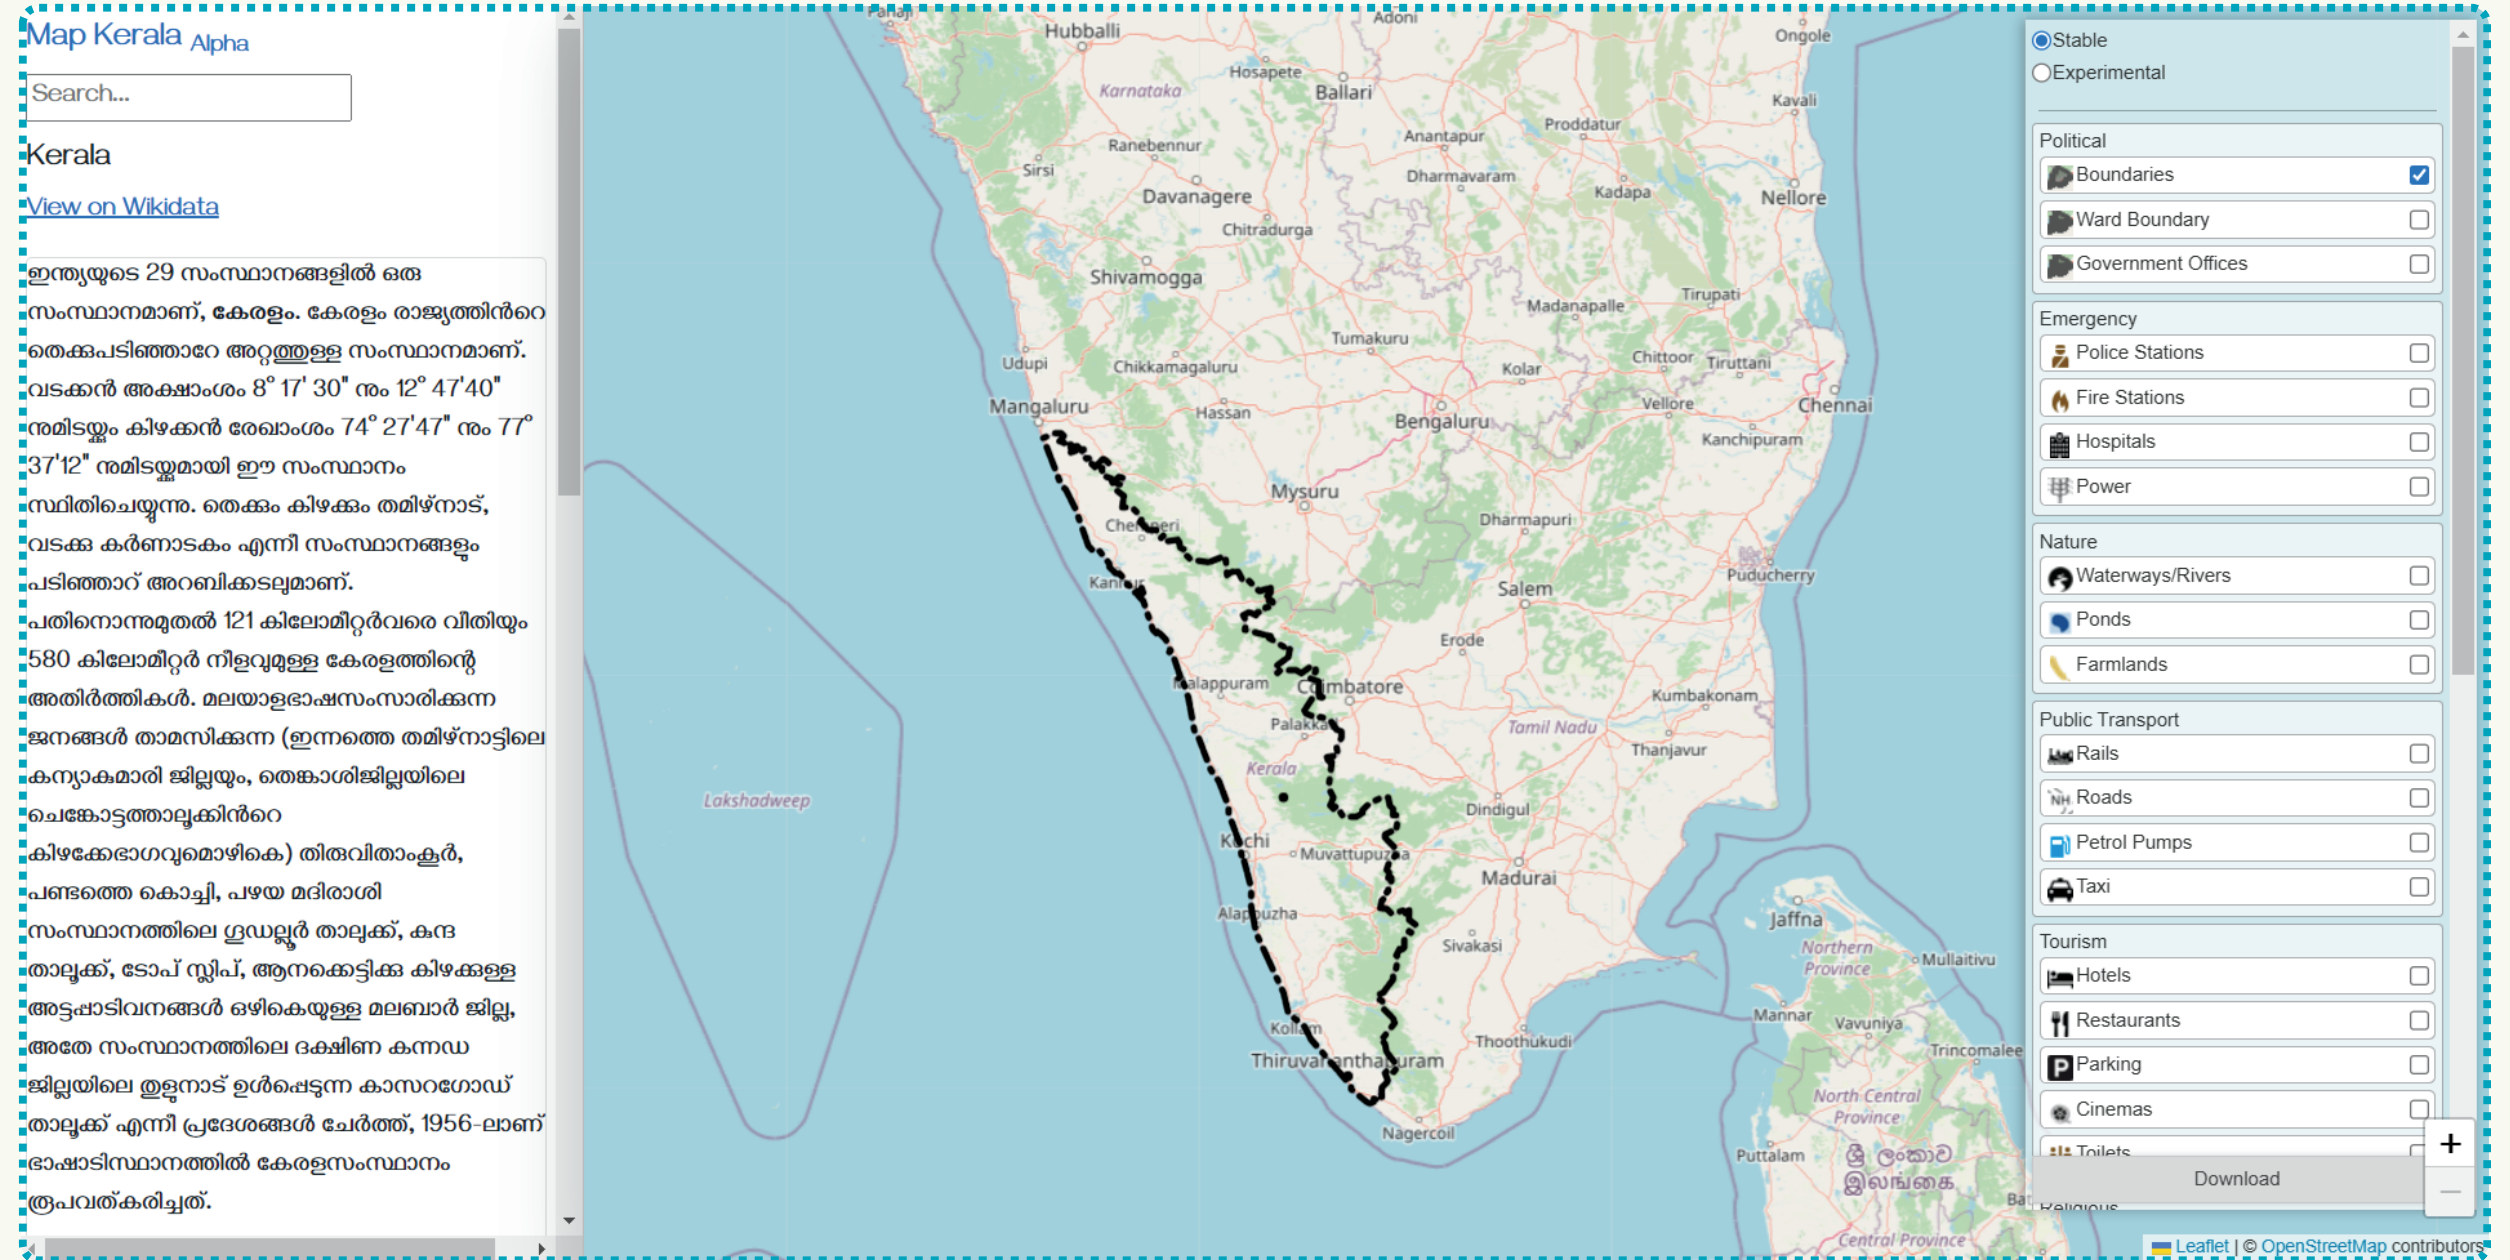

Screenshot of map portal under the Open Database License
Map data © OSM contributors | Text from Wikipedia under CC BY-SA 4.0

OPEN DATA SETS

The Open Data Kerala community curates open datasets with open licenses to benefit society in healthcare, education, agriculture, and environmental conservation.

Some of the Open Datasets

- LSGI Kerala Map Data
- Kerala Constituencies Maps
- COVID-19 Testing Centres
- Linked LSGI data sets
- Historical Covid-19 Vaccination

2

INSTITUTIONAL PARTNERSHIP

The geographic data layers were compiled by IIT Palakkad and Open Data Kerala Volunteers for a mapping project with the Unnat Bharat Abhiyan.