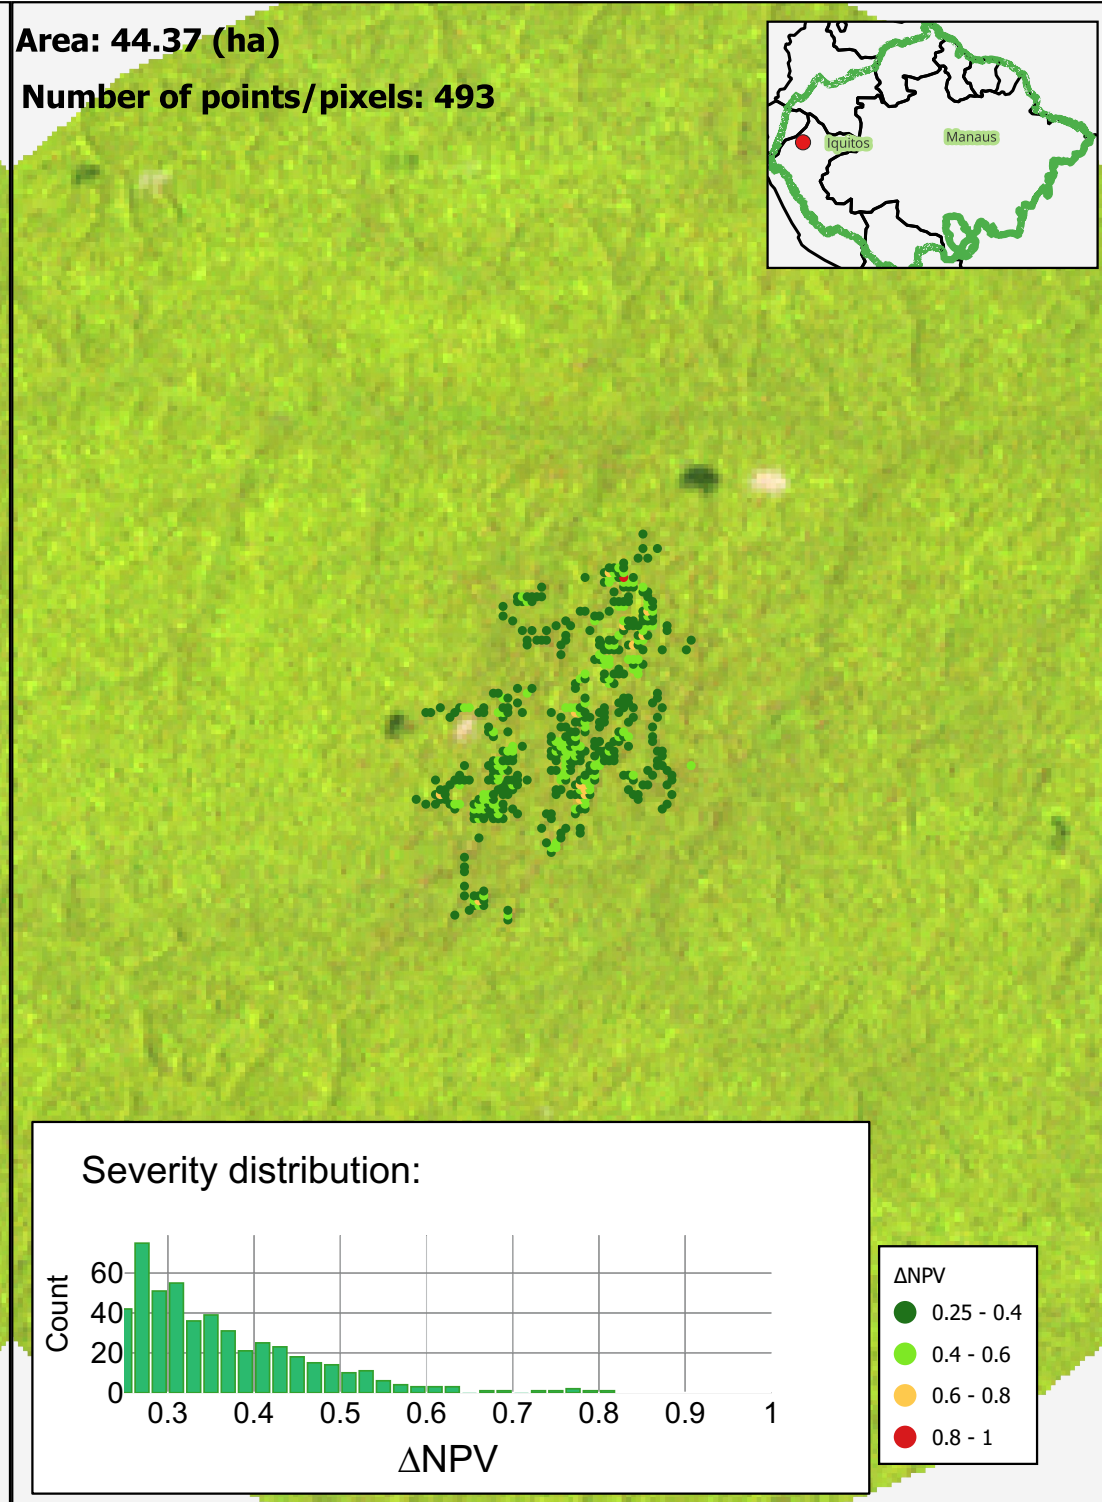

© Windthrow Inventory Database (WInD) - Urquiza-Muñoz et.al., 2024
MPI for Biogeochemistry - Department Biogeochemical Processes