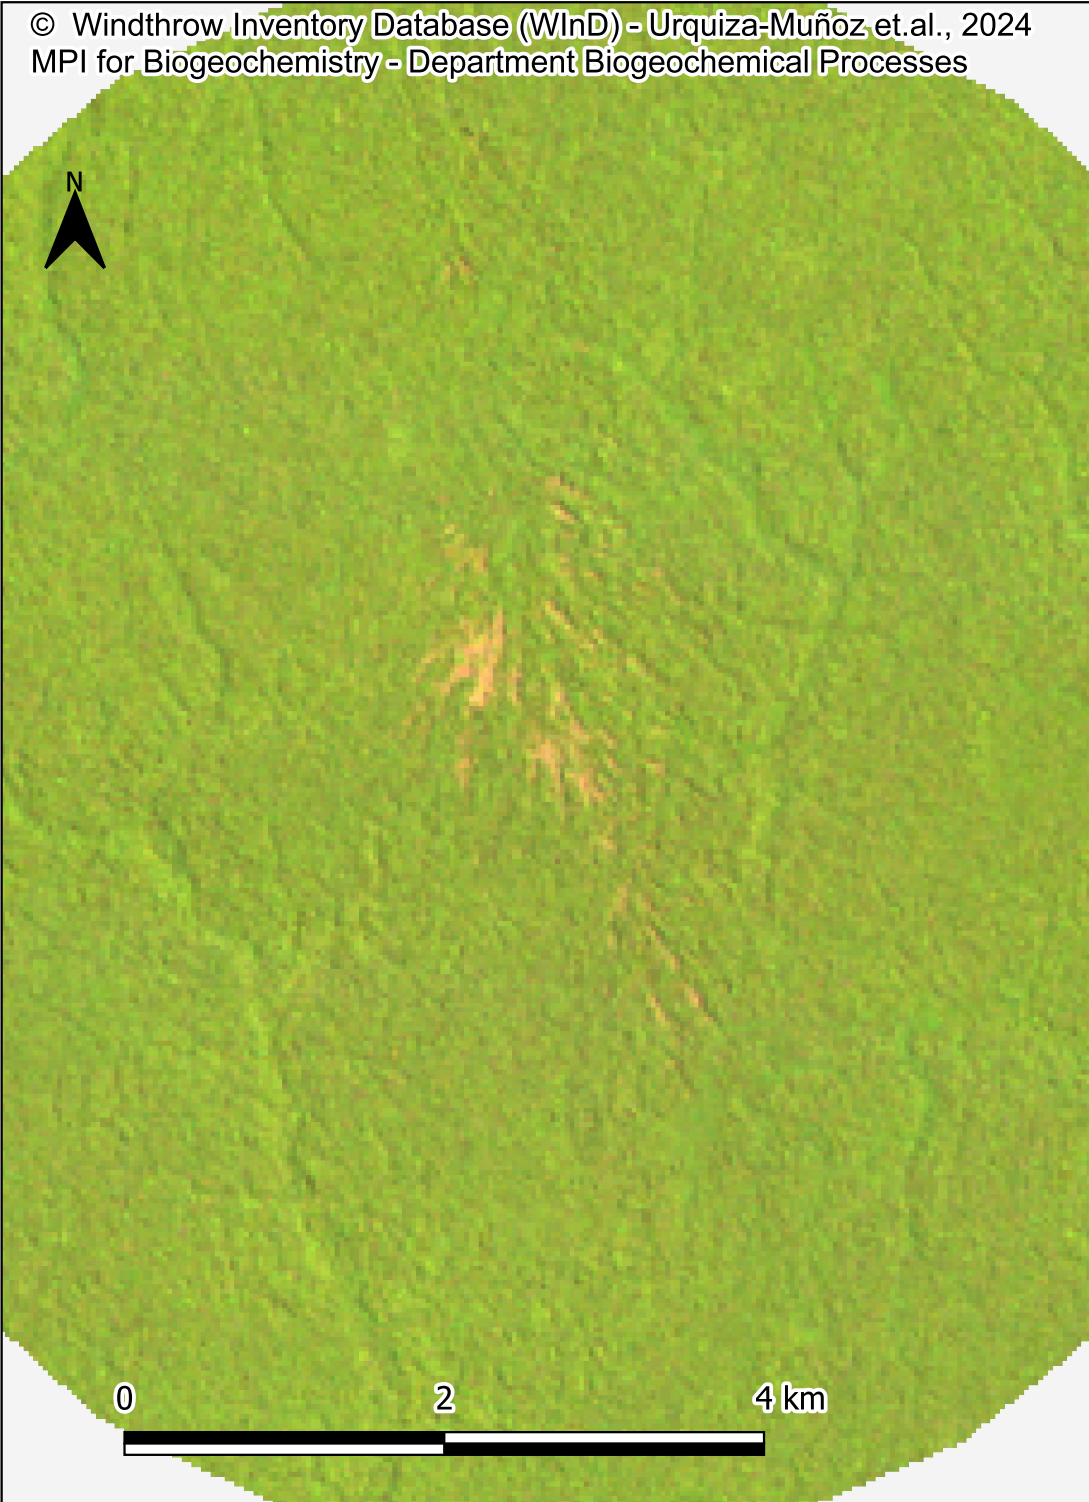

© Windthrow Inventory Database (WInD) - Urquiza-Muñoz et.al., 2024
MPI for Biogeochemistry - Department Biogeochemical Processes