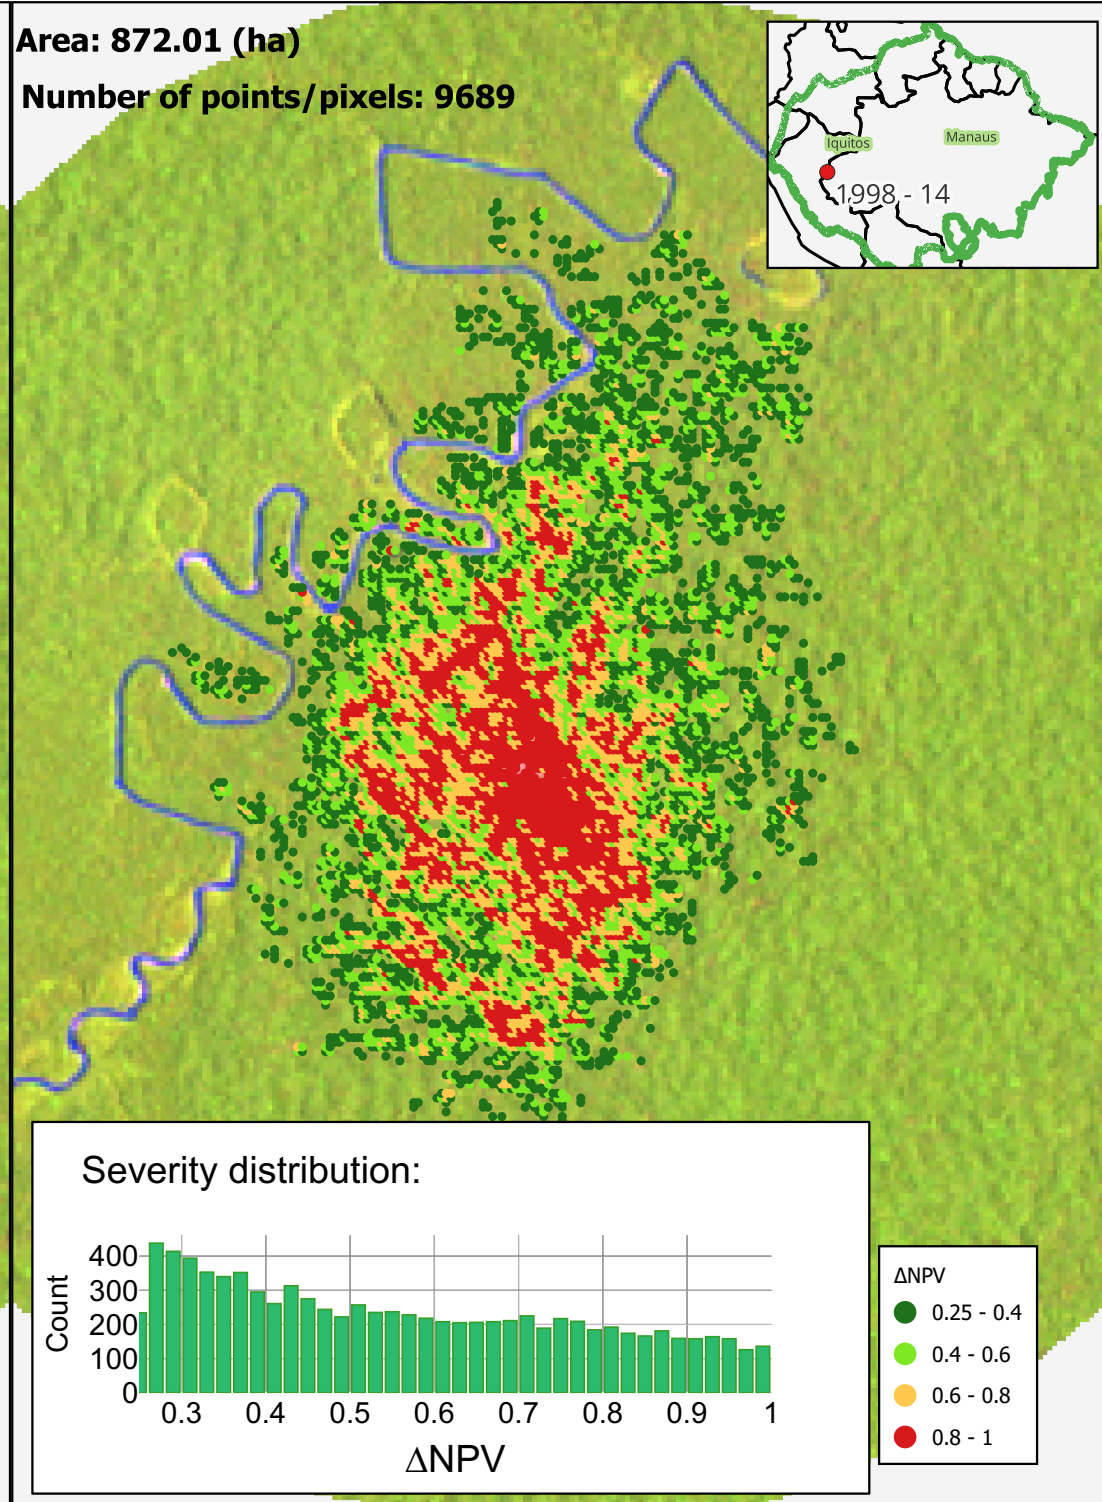

© Windthrow Inventory Database (WInD) - Urquiza-Muñoz et.al., 2024
MPI for Biogeochemistry - Department Biogeochemical Processes

Area: 33.66 (ha)
Number of points/pixels: 374

© Windthrow Inventory Database (WInD) - Urquiza-Muñoz et.al., 2024
MPI for Biogeochemistry - Department Biogeochemical Processes