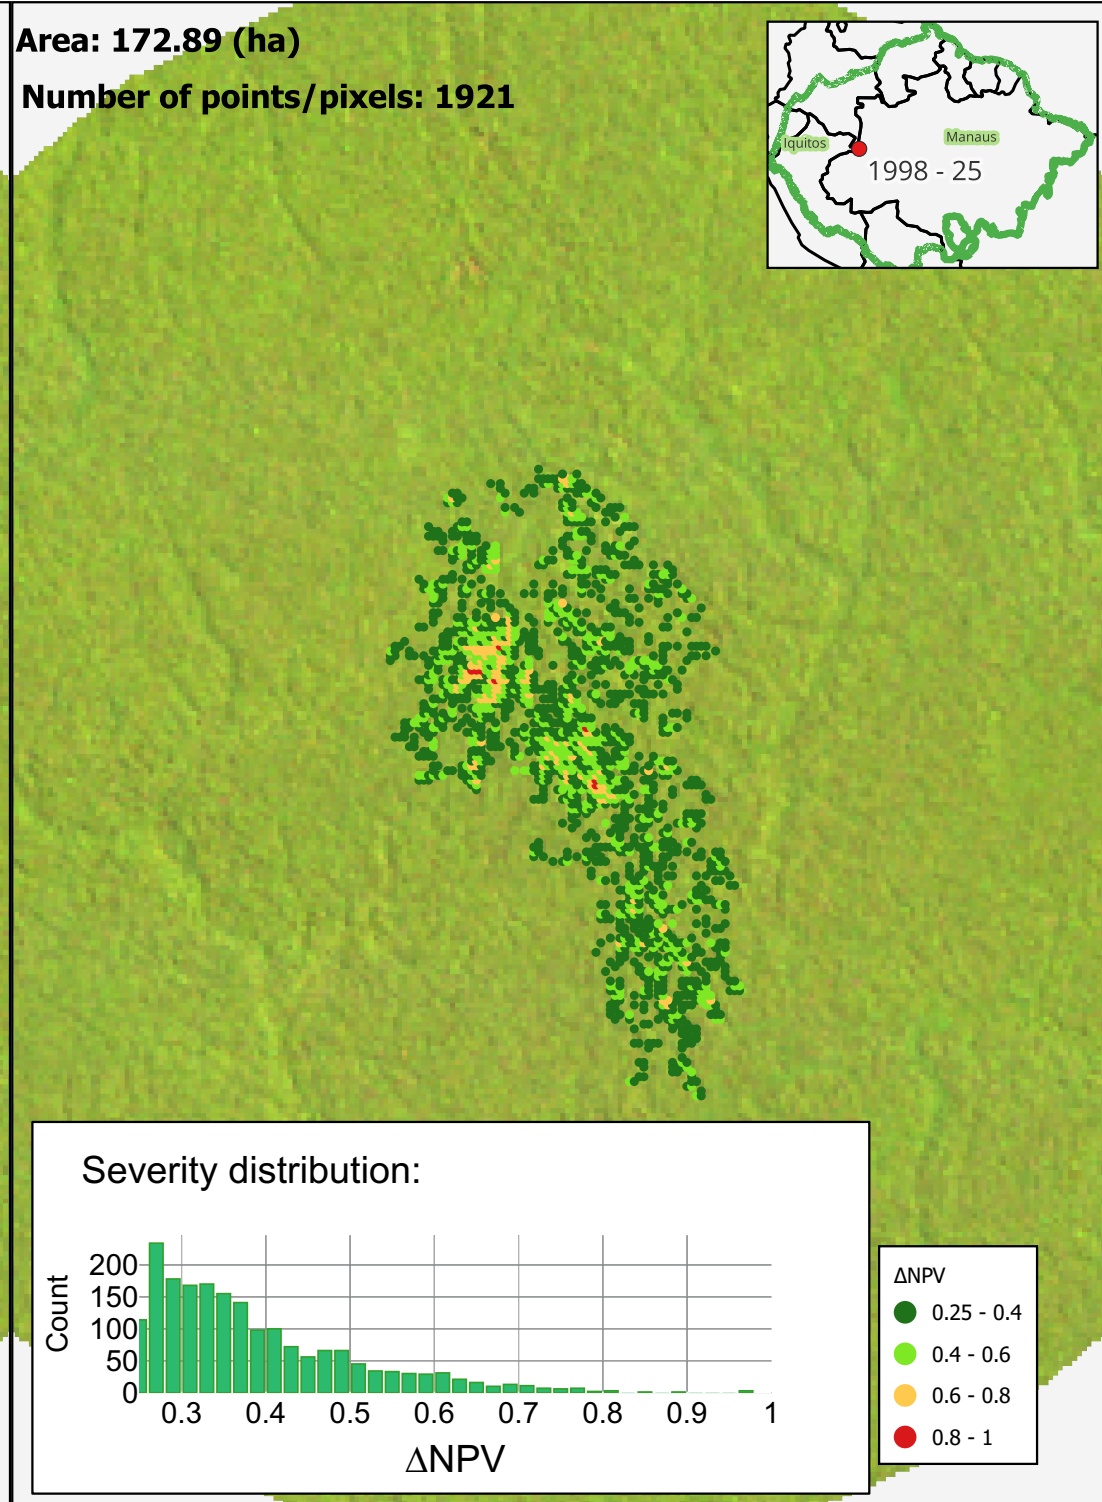

© Windthrow Inventory Database (WInD) - Urquiza-Muñoz et.al., 2024
MPI for Biogeochemistry - Department Biogeochemical Processes