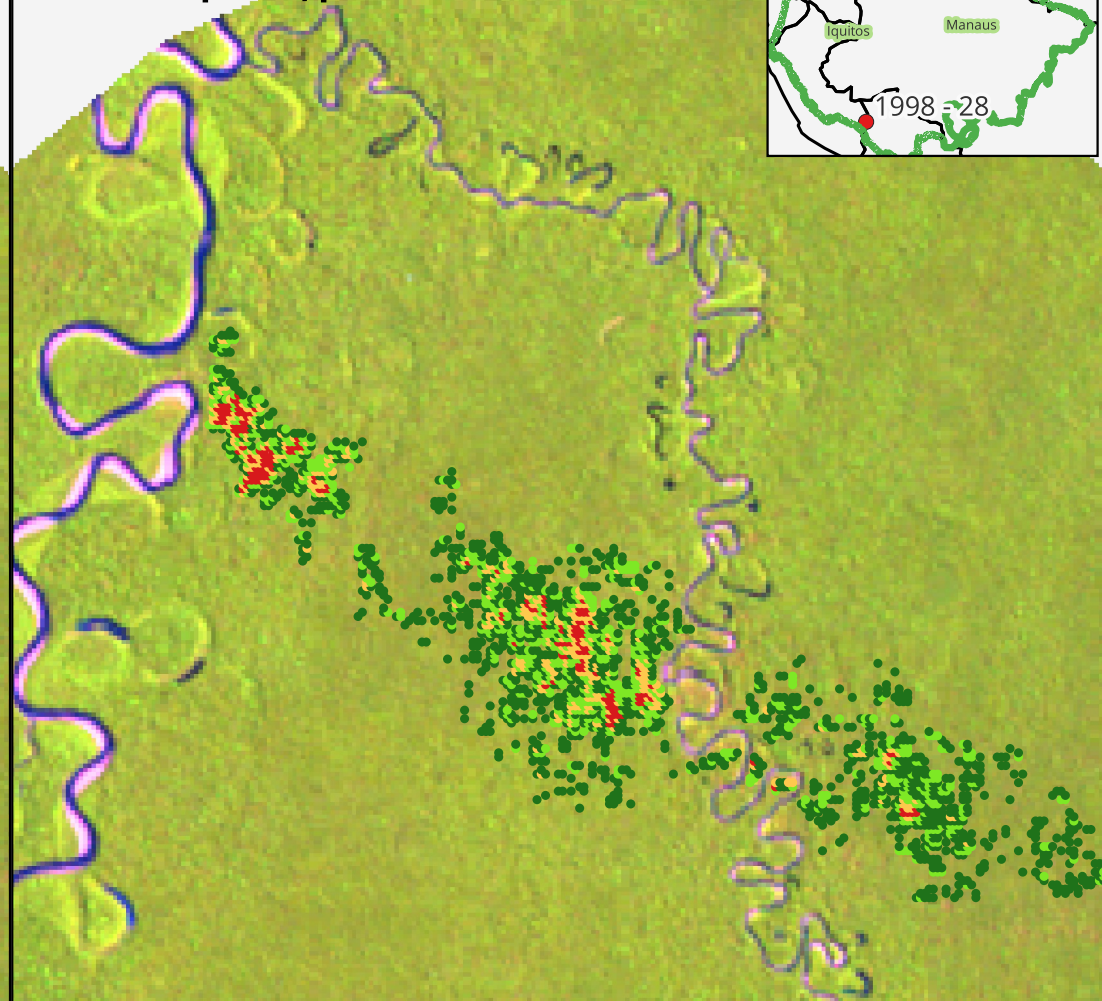

© Windthrow Inventory Database (WInD) - Urquiza-Muñoz et.al., 2024
MPI for Biogeochemistry - Department Biogeochemical Processes

Area: 227.34 (ha)
Number of points/pixels: 2526