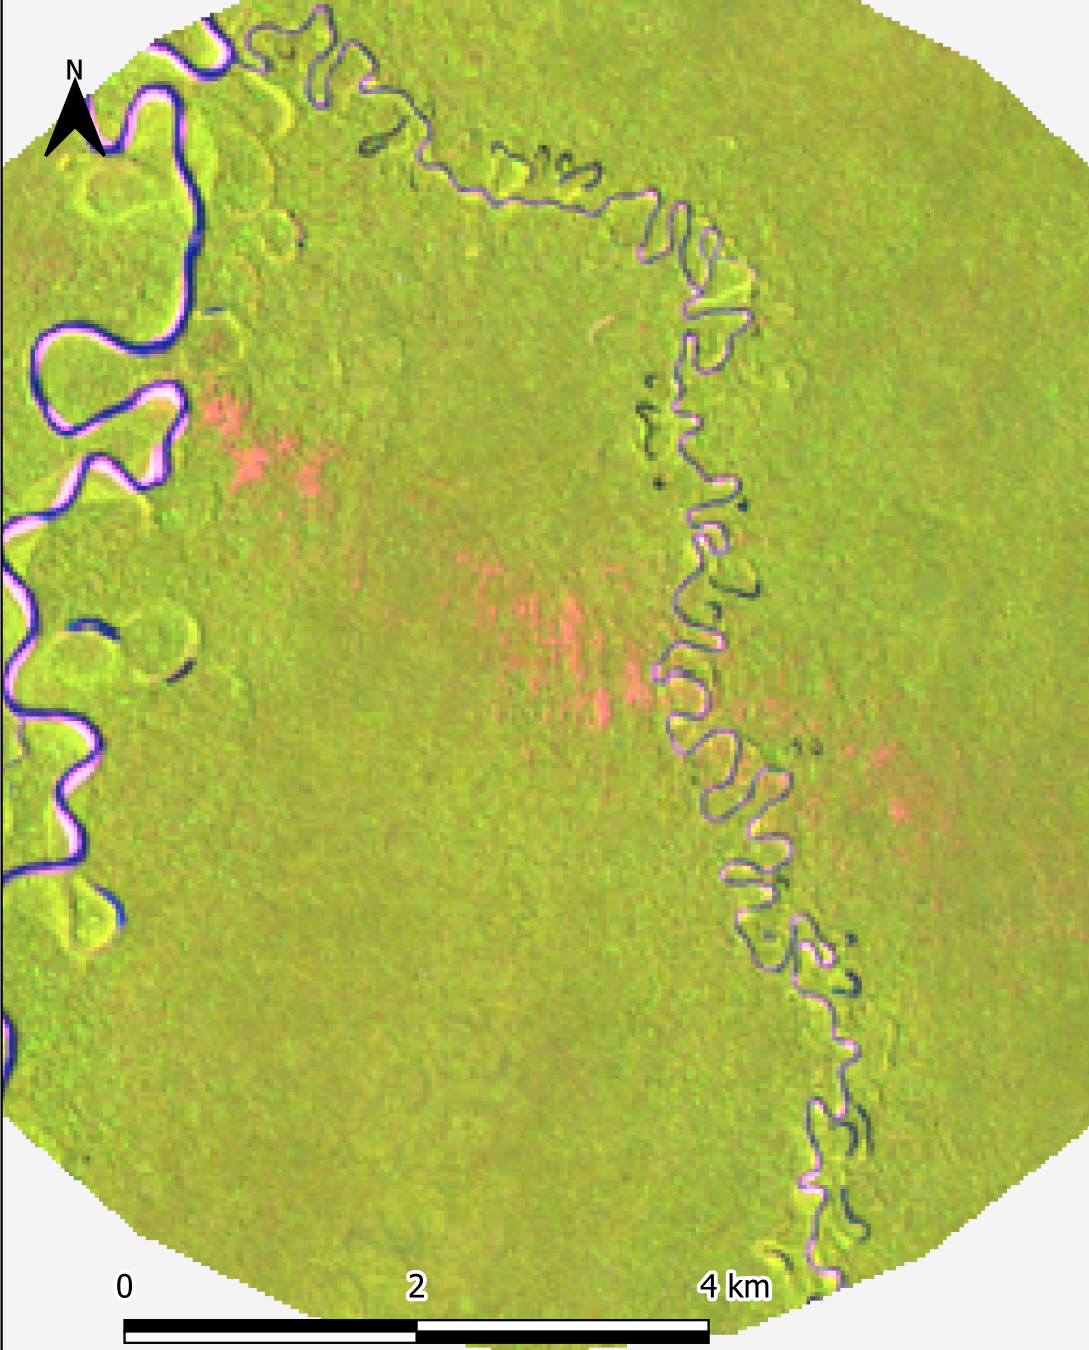

© Windthrow Inventory Database (WInD) - Urquiza-Muñoz et.al., 2024
MPI for Biogeochemistry - Department Biogeochemical Processes

Area: 227.34 (ha)
Number of points/pixels: 2526