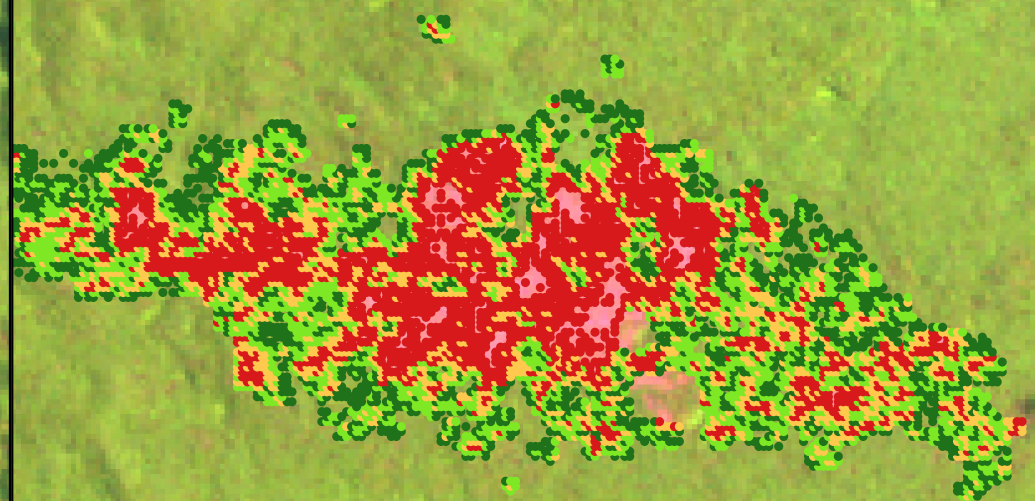

Area: 133.74 (ha)
Number of points/pixels: 1486

© Windthrow Inventory Database (WInD) - Urquiza-Muñoz et.al., 2024
MPI for Biogeochemistry - Department Biogeochemical Processes

Area: 240.57 (ha)
Number of points/pixels: 2673

Area: 53.55 (ha)
Number of points/pixels: 595

© Windthrow Inventory Database (WInD) - Urquiza-Muñoz et.al., 2024
MPI for Biogeochemistry - Department Biogeochemical Processes

Area: 747 (ha)
Number of points/pixels: 8300