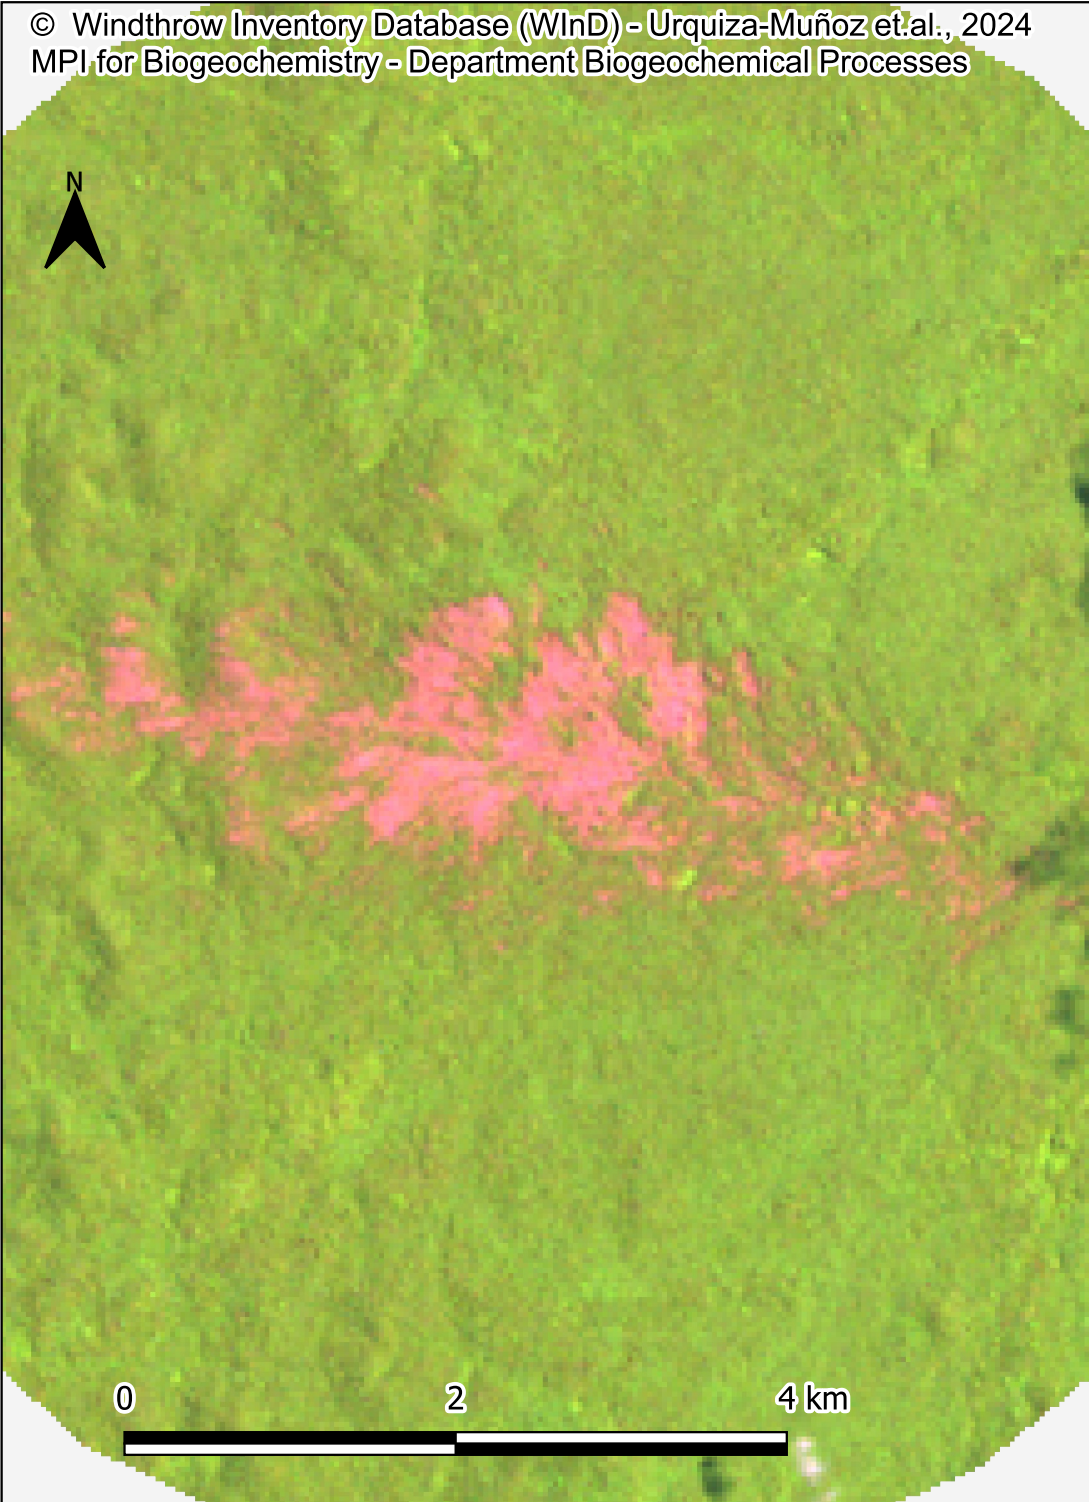

Area: 133.74 (ha)
Number of points/pixels: 1486

© Windthrow Inventory Database (WInD) - Urquiza-Muñoz et.al., 2024
MPI for Biogeochemistry - Department Biogeochemical Processes

Area: 240.57 (ha)
Number of points/pixels: 2673

Area: 53.55 (ha)
Number of points/pixels: 595

© Windthrow Inventory Database (WInD) - Urquiza-Muñoz et.al., 2024
MPI for Biogeochemistry - Department Biogeochemical Processes

Area: 747 (ha)
Number of points/pixels: 8300