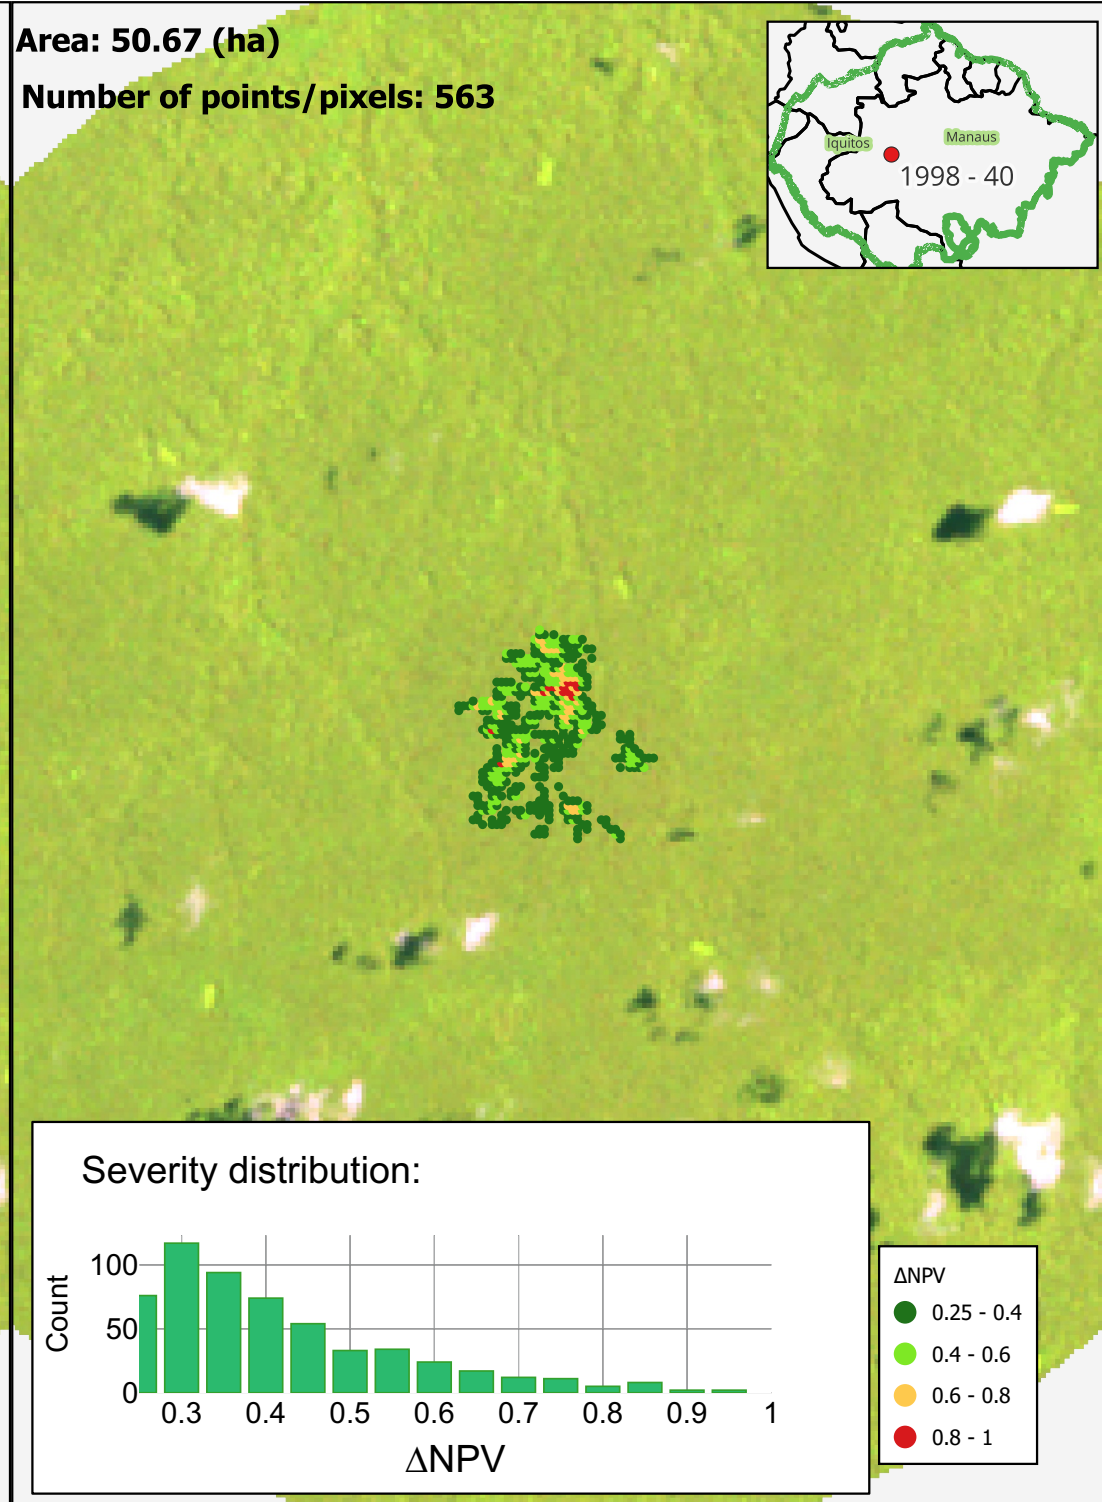

Severity distribution:

© Windthrow Inventory Database (WInD) - Urquiza-Muñoz et.al., 2024
MPI for Biogeochemistry - Department Biogeochemical Processes

Area: 234.36 (ha)
Number of points/pixels: 2604

© Windthrow Inventory Database (WInD) - Urquiza-Muñoz et.al., 2024
MPI for Biogeochemistry - Department Biogeochemical Processes

Area: 195.48 (ha)

Number of points/pixels: 2172

Severity distribution:

© Windthrow Inventory Database (WInD) - Urquiza-Muñoz et.al., 2024
MPI for Biogeochemistry - Department Biogeochemical Processes

Area: 55.35 (ha)
Number of points/pixels: 615

© Windthrow Inventory Database (WInD) - Urquiza-Muñoz et.al., 2024
MPI for Biogeochemistry - Department Biogeochemical Processes

Area: 62.73 (ha)
Number of points/pixels: 697

© Windthrow Inventory Database (WInD) - Urquiza-Muñoz et.al., 2024
MPI for Biogeochemistry - Department Biogeochemical Processes

© Windthrow Inventory Database (WInD) - Urquiza-Muñoz et.al., 2024
MPI for Biogeochemistry - Department Biogeochemical Processes

Area: 310.68 (ha)
Number of points/pixels: 3452

Severity distribution:

© Windthrow Inventory Database (WInD) - Urquiza-Muñoz et.al., 2024
MPI for Biogeochemistry - Department Biogeochemical Processes