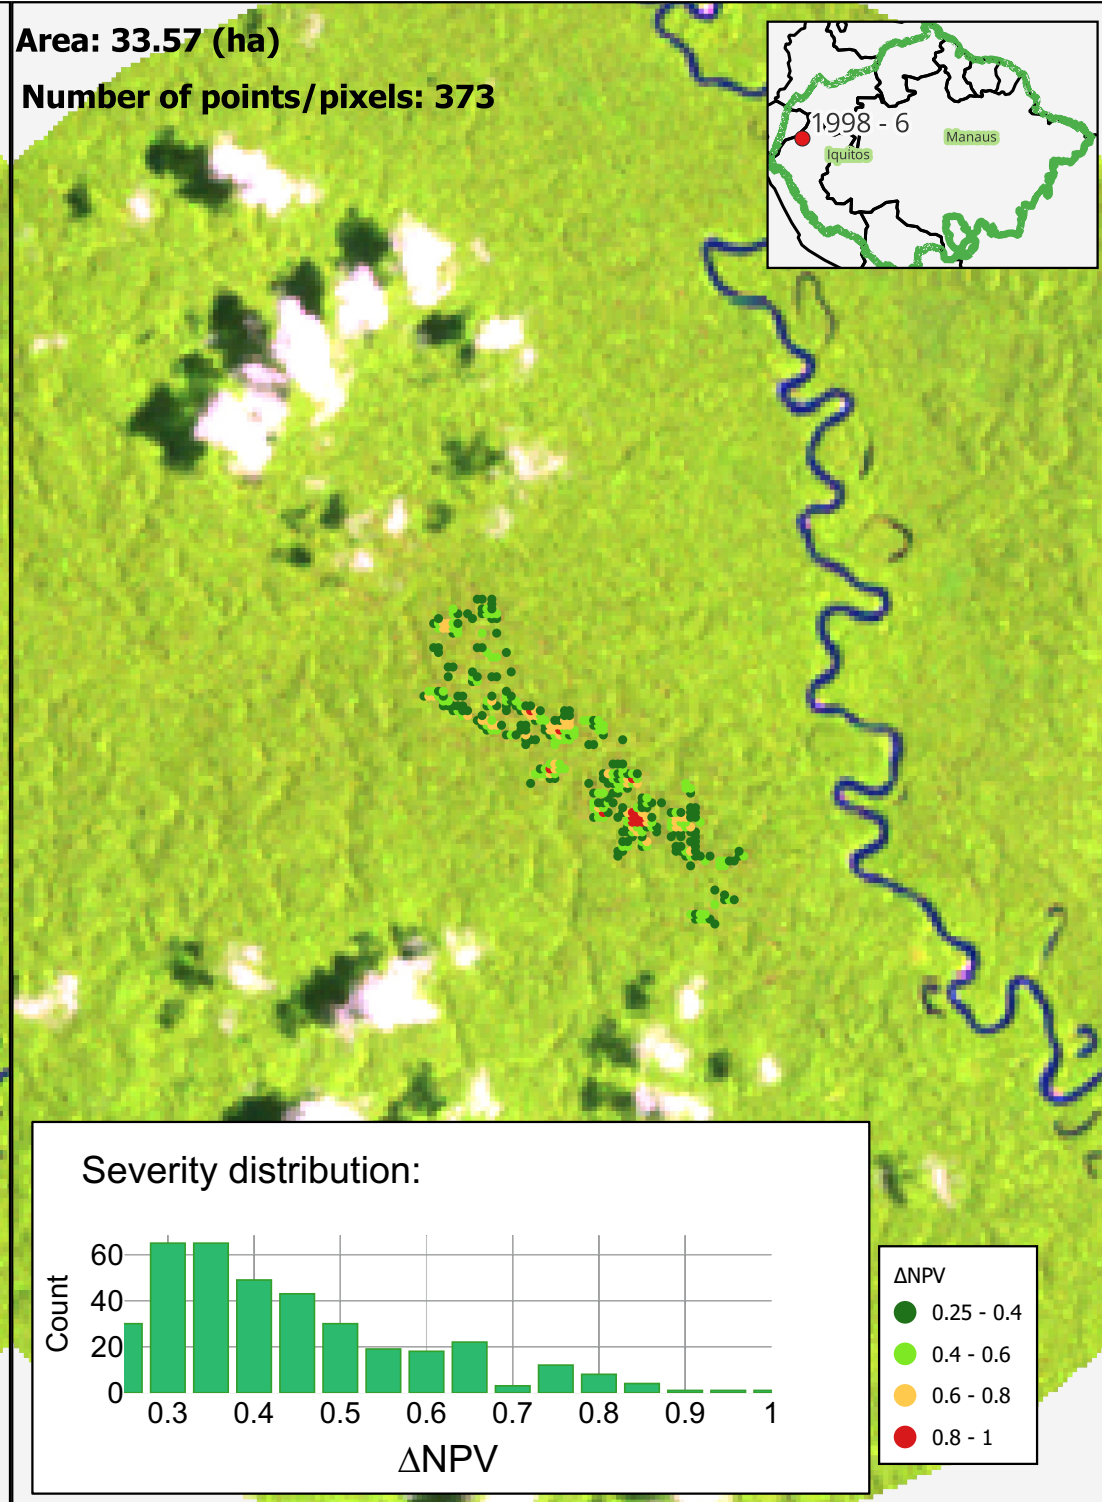

© Windthrow Inventory Database (WInD) - Urquiza-Muñoz et.al., 2024
MPI for Biogeochemistry - Department Biogeochemical Processes