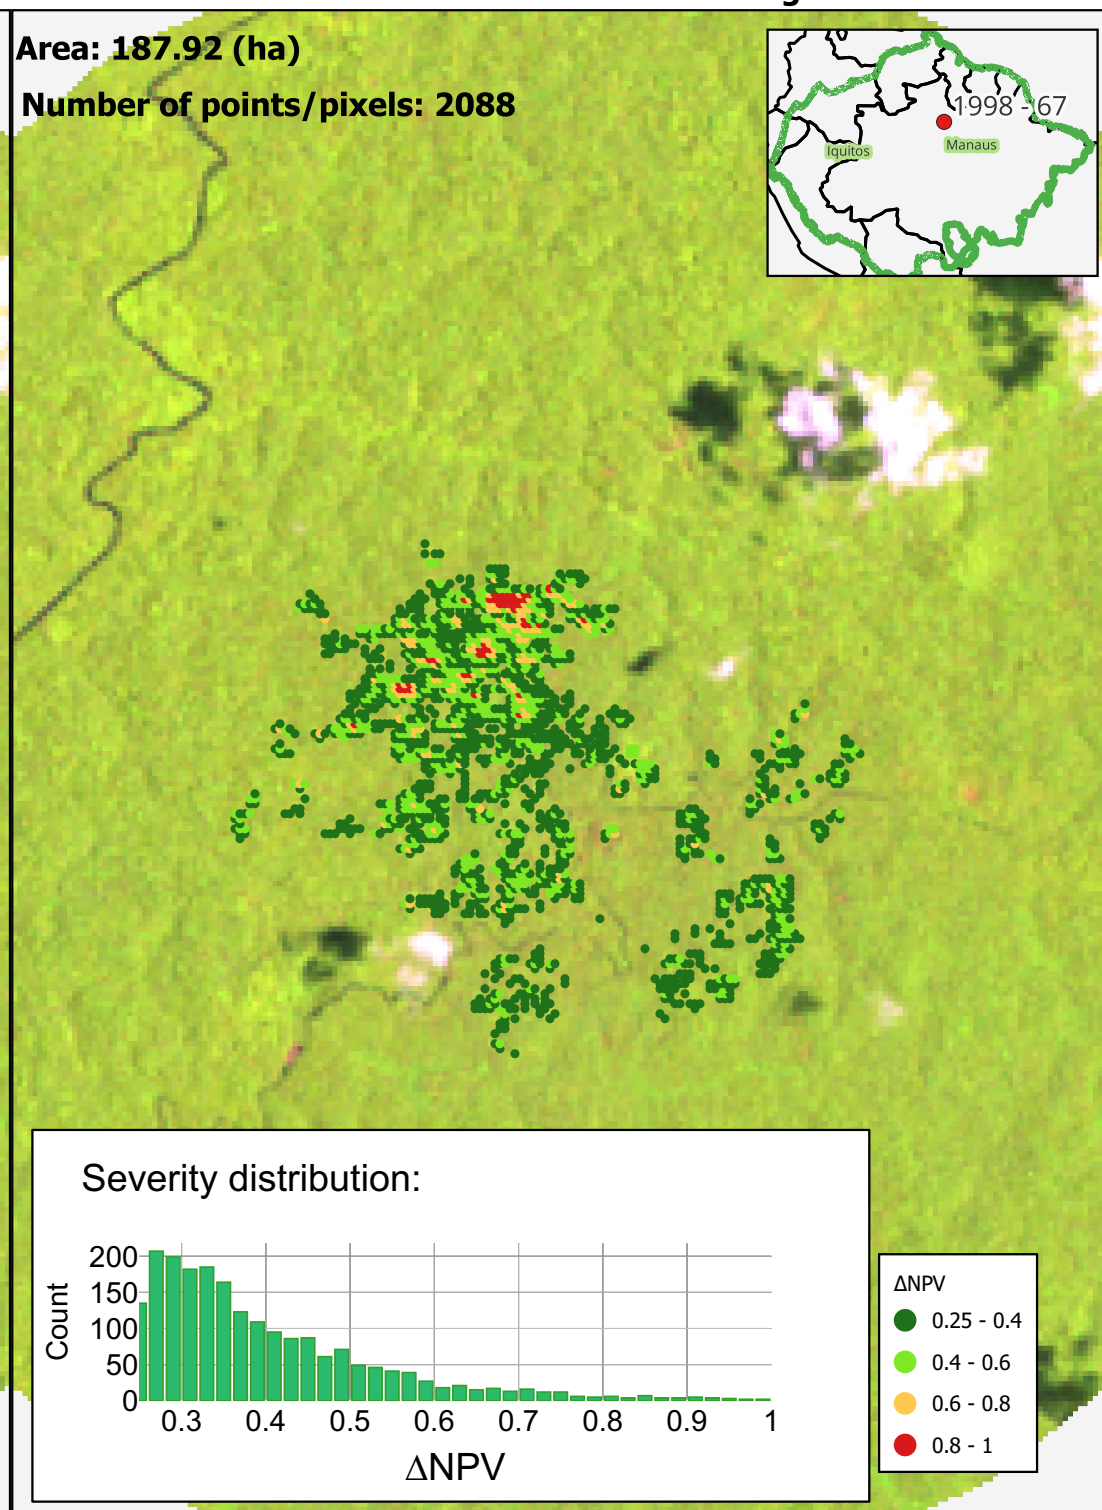

© Windthrow Inventory Database (WInD) - Urquiza-Muñoz et.al., 2024
MPI for Biogeochemistry - Department Biogeochemical Processes