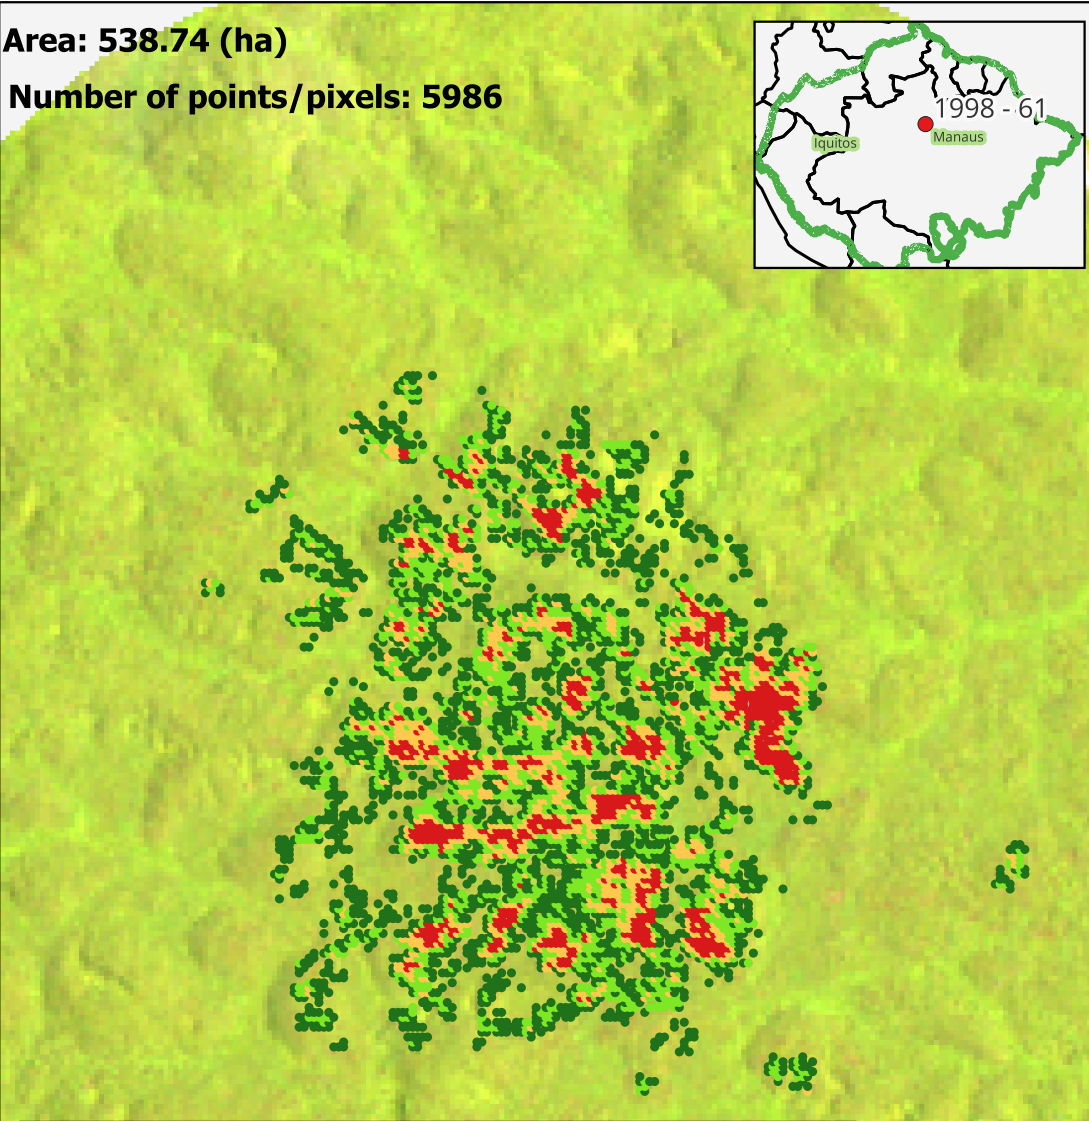

Severity distribution:

© Windthrow Inventory Database (WInD) - Urquiza-Muñoz et.al., 2024
MPI for Biogeochemistry - Department Biogeochemical Processes

Area: 234.36 (ha)
Number of points/pixels: 2604

© Windthrow Inventory Database (WInD) - Urquiza-Muñoz et.al., 2024
MPI for Biogeochemistry - Department Biogeochemical Processes

Severity distribution:

© Windthrow Inventory Database (WInD) - Urquiza-Muñoz et.al., 2024
MPI for Biogeochemistry - Department Biogeochemical Processes

Area: 34.11 (ha)
Number of points/pixels: 379

Severity distribution:

Area: 47.43 (ha)
Number of points/pixels: 527

© Windthrow Inventory Database (WInD) - Urquiza-Muñoz et.al., 2024
MPI for Biogeochemistry - Department Biogeochemical Processes

Area: 538.74 (ha)
Number of points/pixels: 5986

© Windthrow Inventory Database (WInD) - Urquiza-Muñoz et.al., 2024
MPI for Biogeochemistry - Department Biogeochemical Processes

Area: 184.14 (ha)

Number of points/pixels: 2046

Severity distribution:

© Windthrow Inventory Database (WInD) - Urquiza-Muñoz et.al., 2024
MPI for Biogeochemistry - Department Biogeochemical Processes