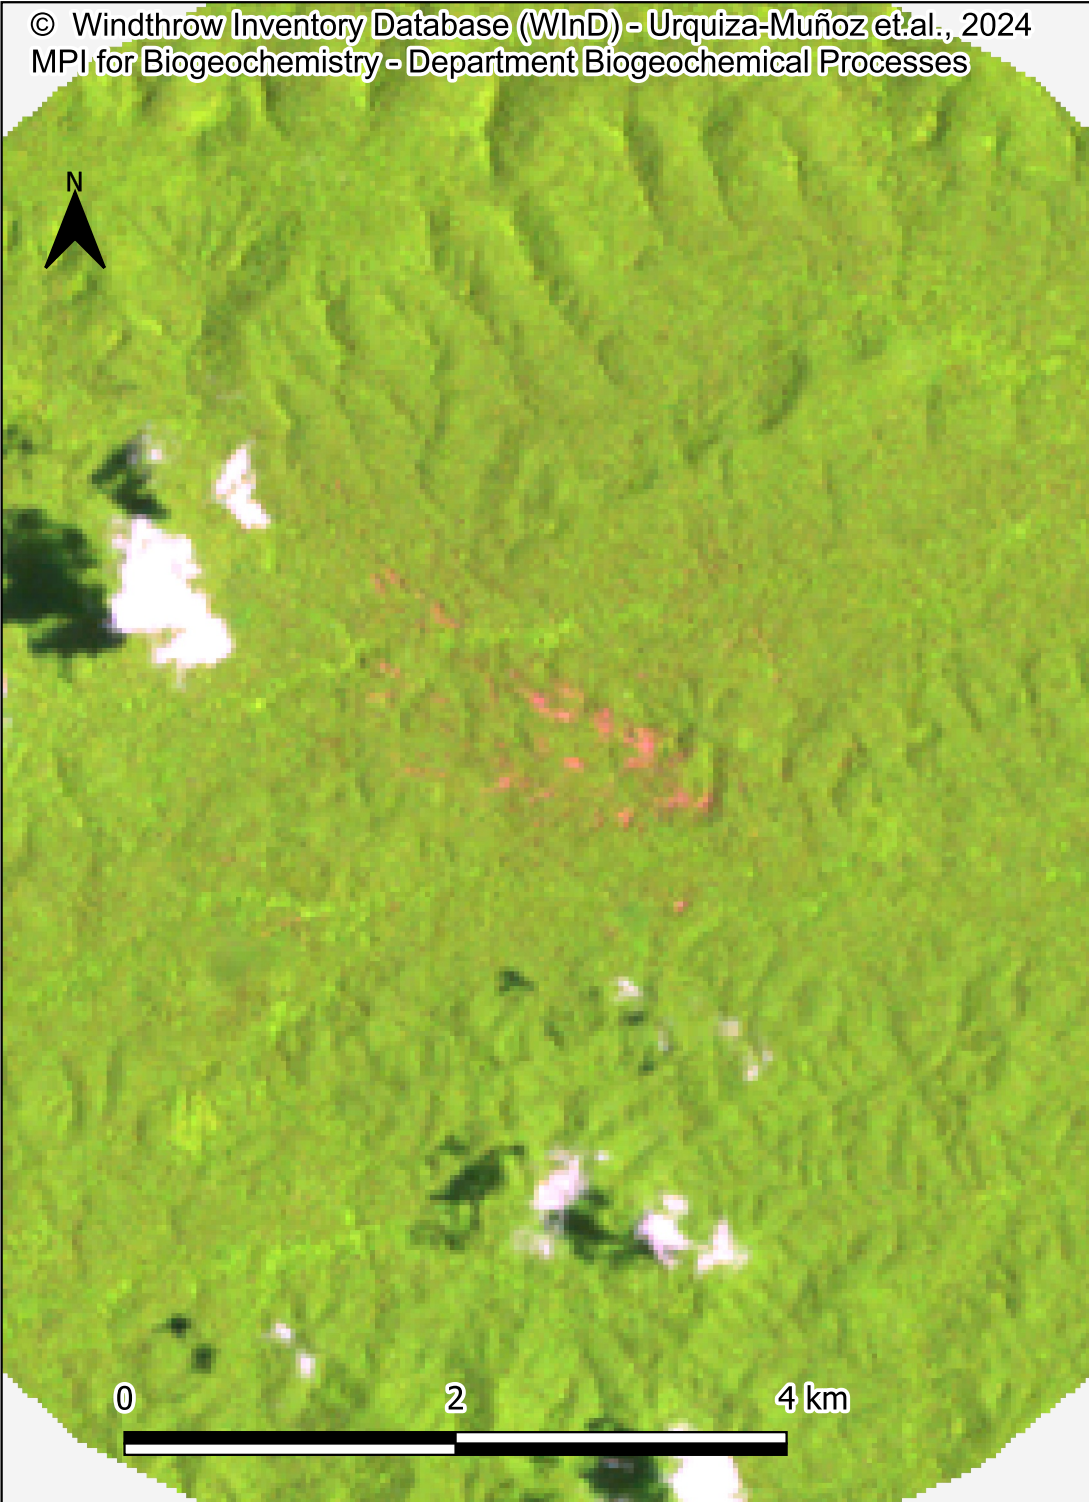

© Windthrow Inventory Database (WInD) - Urquiza-Muñoz et.al., 2024
MPI for Biogeochemistry - Department Biogeochemical Processes

Area: 53.55 (ha)
Number of points/pixels: 595