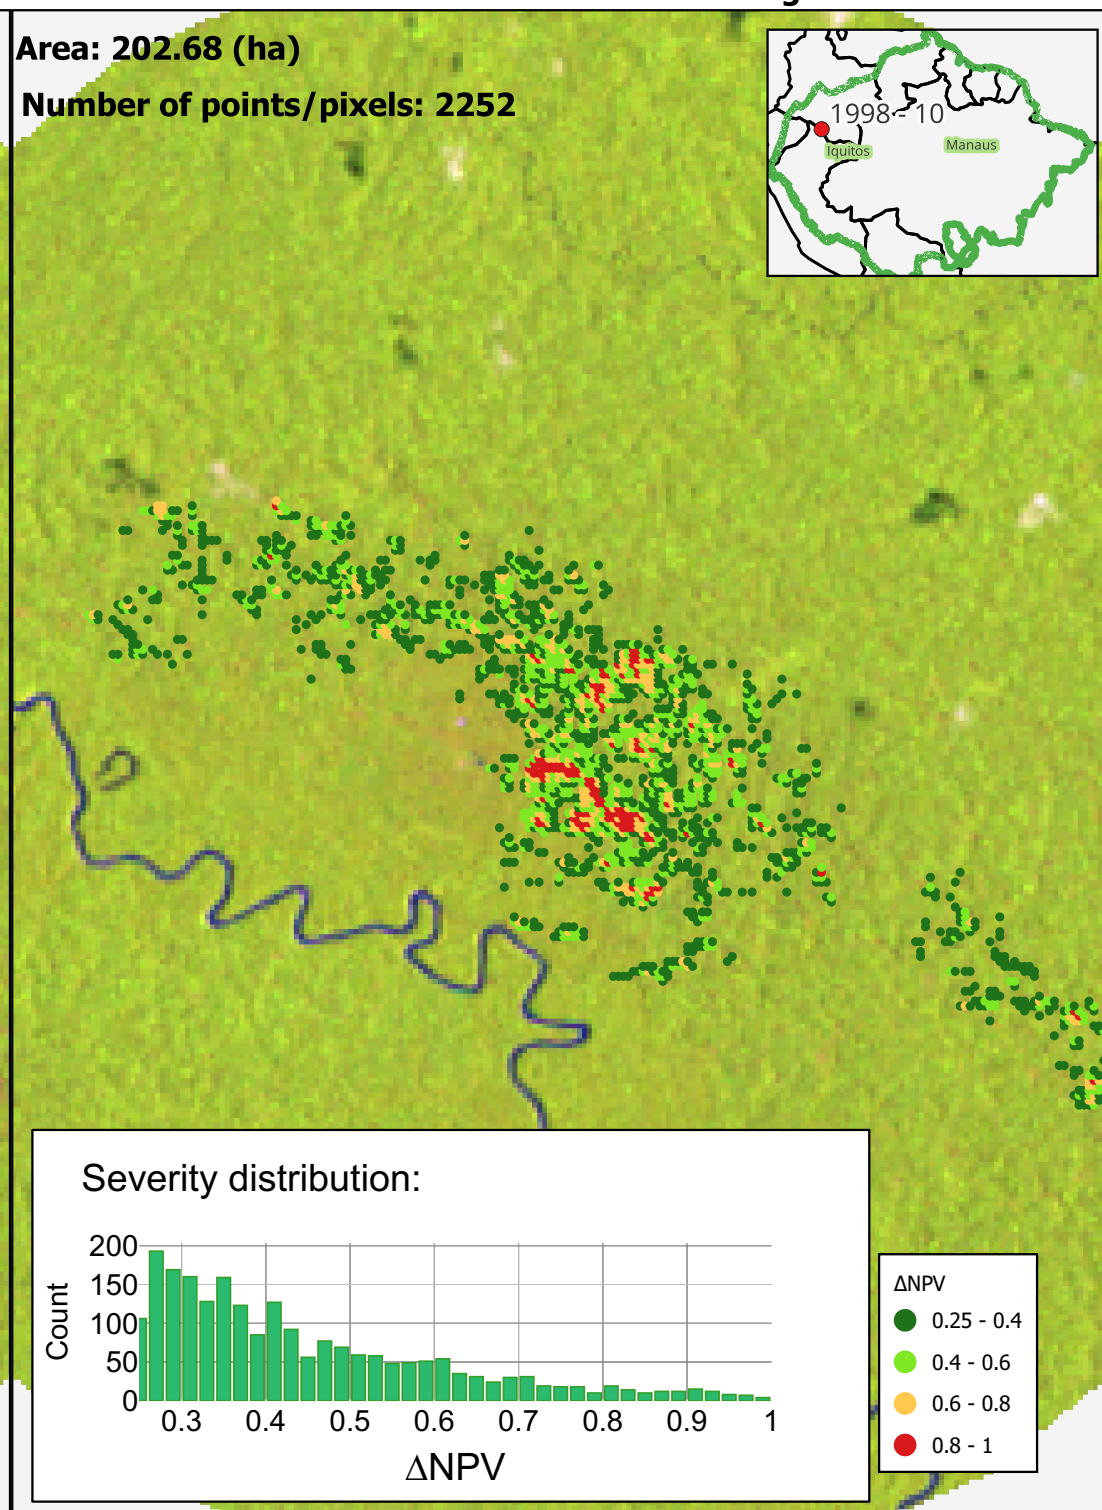

© Windthrow Inventory Database (WInD) - Urquiza-Muñoz et.al., 2024
MPI for Biogeochemistry - Department Biogeochemical Processes

Area: 33.66 (ha)
Number of points/pixels: 374

© Windthrow Inventory Database (WInD) - Urquiza-Muñoz et.al., 2024
MPI for Biogeochemistry - Department Biogeochemical Processes