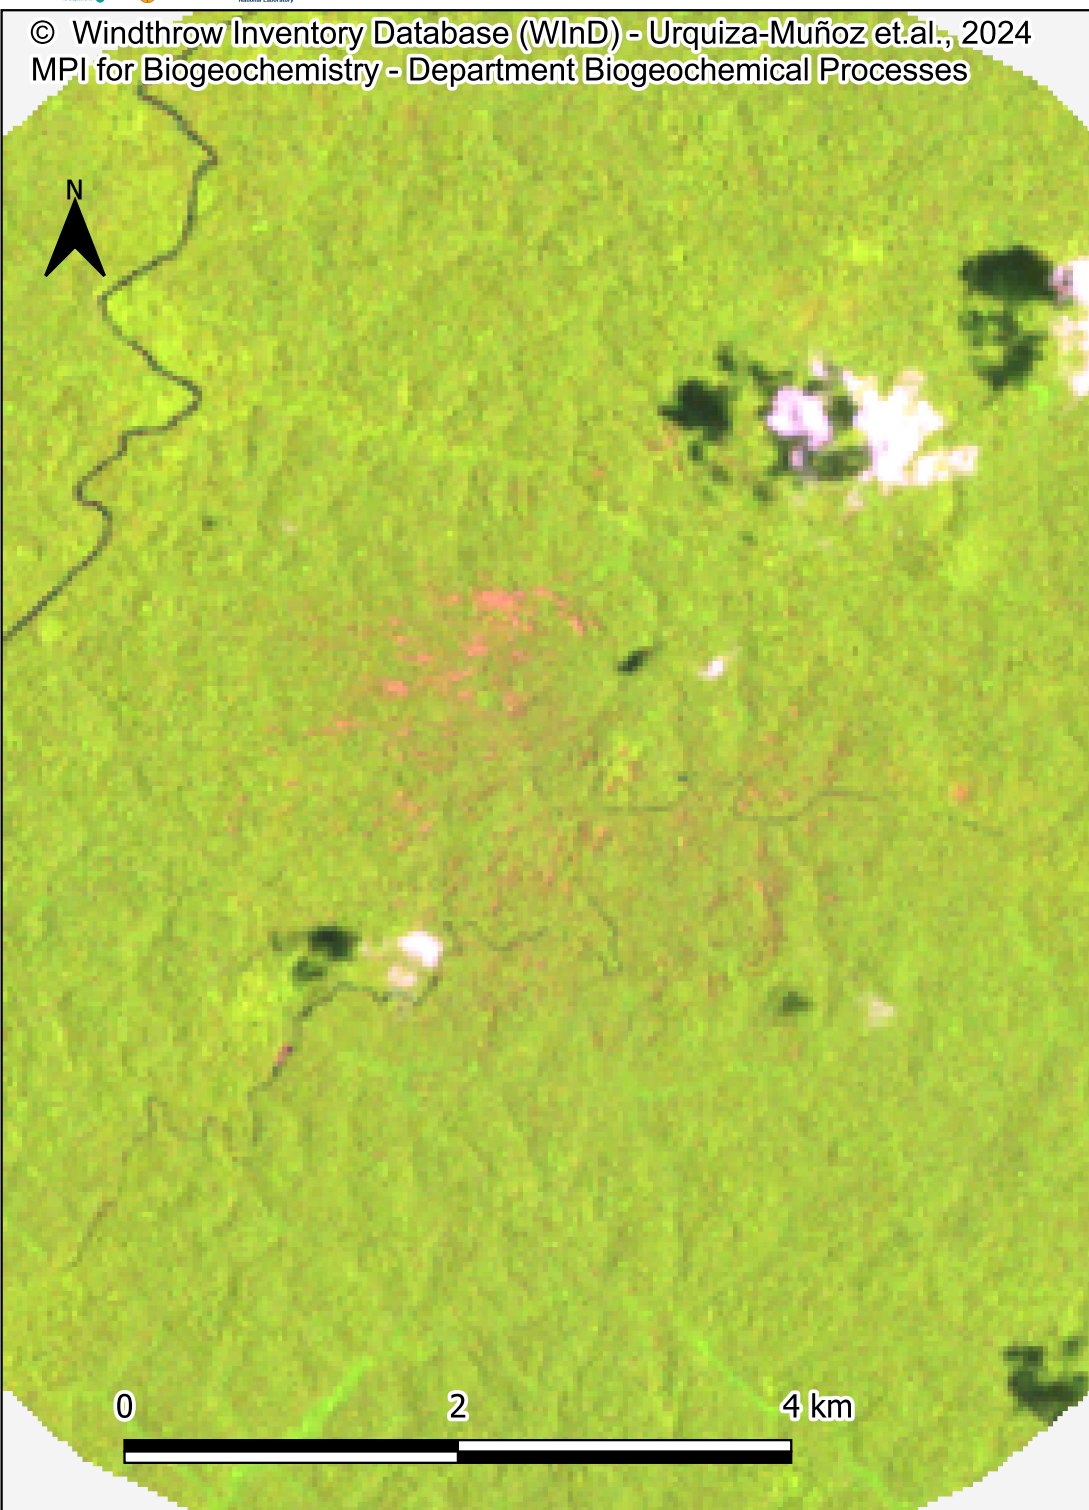

© Windthrow Inventory Database (WInD) - Urquiza-Muñoz et.al., 2024
MPI for Biogeochemistry - Department Biogeochemical Processes