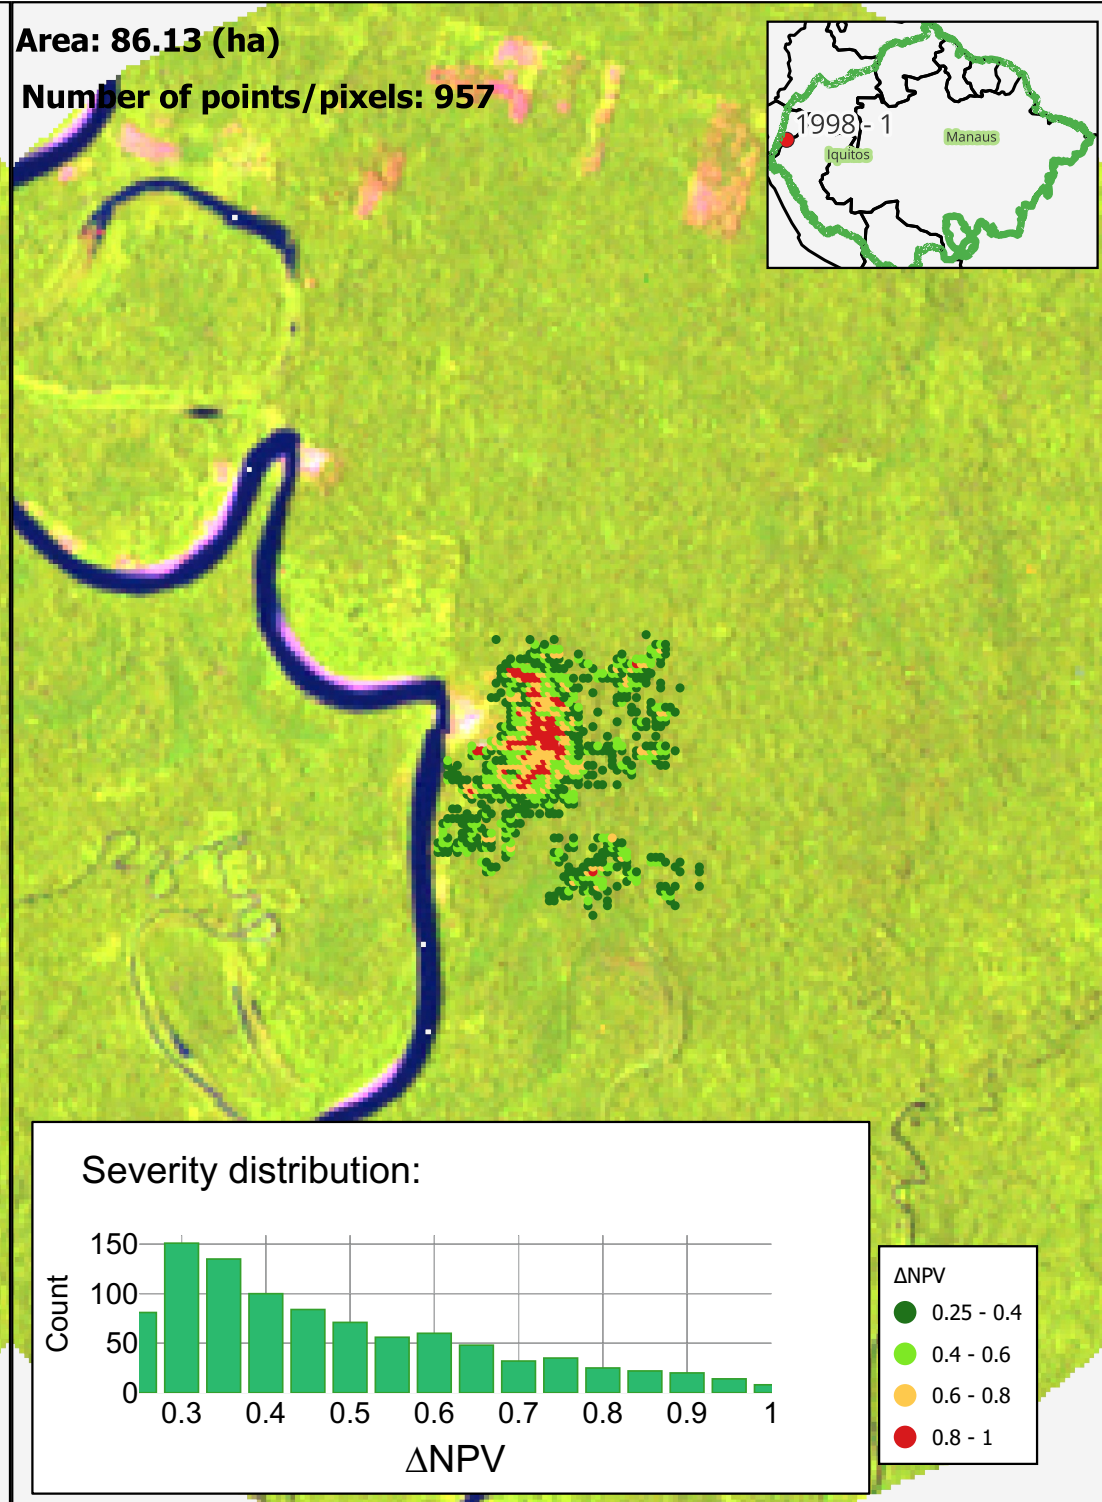

© Windthrow Inventory Database (WInD) - Urquiza-Muñoz et.al., 2024
MPI for Biogeochemistry - Department Biogeochemical Processes