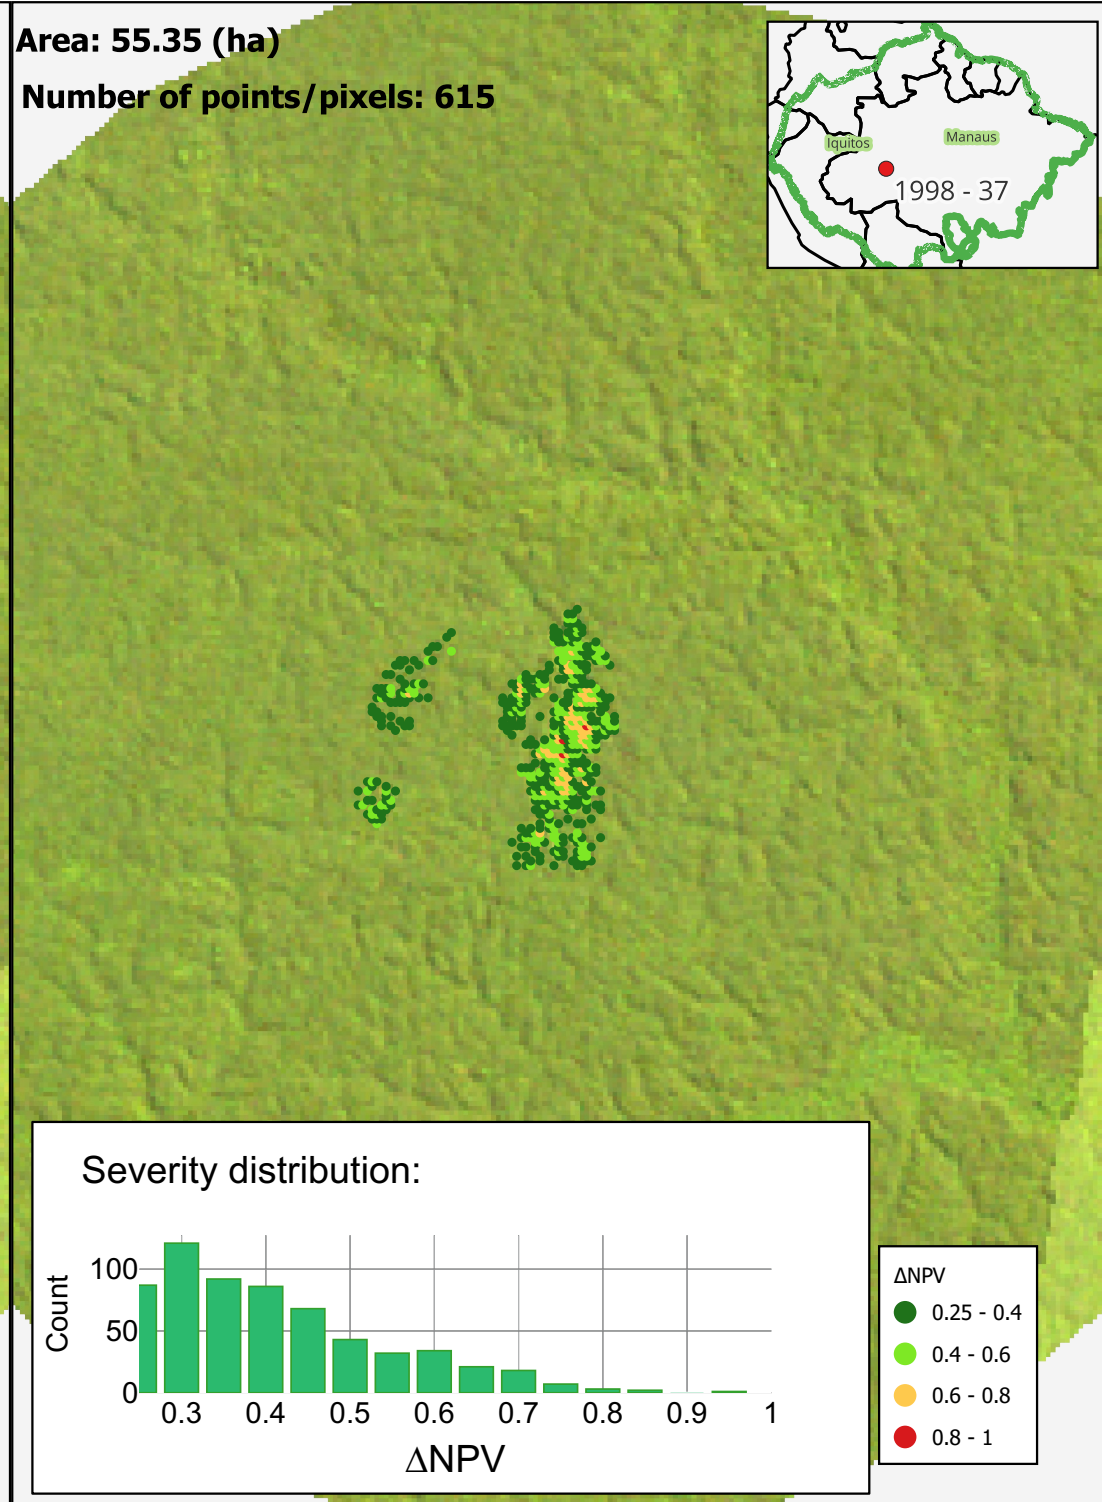

Severity distribution:

© Windthrow Inventory Database (WInD) - Urquiza-Muñoz et.al., 2024
MPI for Biogeochemistry - Department Biogeochemical Processes

Area: 234.36 (ha)
Number of points/pixels: 2604

© Windthrow Inventory Database (WInD) - Urquiza-Muñoz et.al., 2024
MPI for Biogeochemistry - Department Biogeochemical Processes

Area: 195.48 (ha)

Number of points/pixels: 2172

Severity distribution:

© Windthrow Inventory Database (WInD) - Urquiza-Muñoz et.al., 2024
MPI for Biogeochemistry - Department Biogeochemical Processes

Area: 55.35 (ha)
Number of points/pixels: 615

© Windthrow Inventory Database (WInD) - Urquiza-Muñoz et.al., 2024
MPI for Biogeochemistry - Department Biogeochemical Processes

Area: 62.73 (ha)
Number of points/pixels: 697

© Windthrow Inventory Database (WInD) - Urquiza-Muñoz et.al., 2024
MPI for Biogeochemistry - Department Biogeochemical Processes

© Windthrow Inventory Database (WInD) - Urquiza-Muñoz et.al., 2024
MPI for Biogeochemistry - Department Biogeochemical Processes

Area: 310.68 (ha)
Number of points/pixels: 3452

Severity distribution:

© Windthrow Inventory Database (WInD) - Urquiza-Muñoz et.al., 2024
MPI for Biogeochemistry - Department Biogeochemical Processes