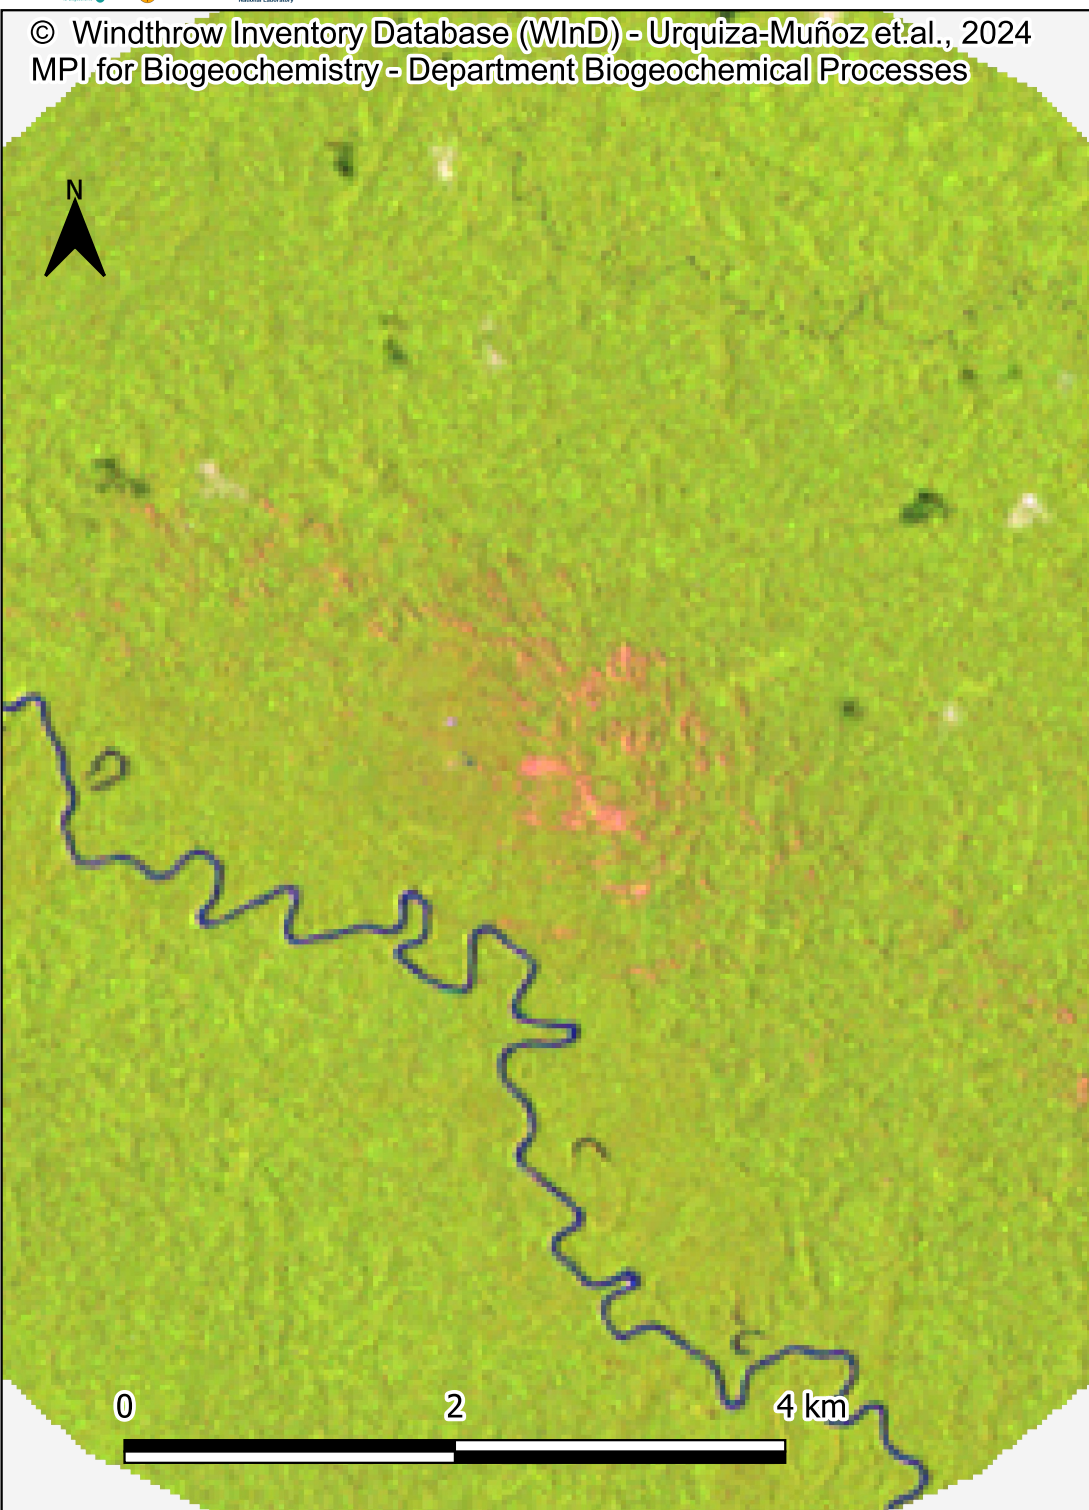

© Windthrow Inventory Database (WInD) - Urquiza-Muñoz et.al., 2024
MPI for Biogeochemistry - Department Biogeochemical Processes

Area: 33.66 (ha)
Number of points/pixels: 374

© Windthrow Inventory Database (WInD) - Urquiza-Muñoz et.al., 2024
MPI for Biogeochemistry - Department Biogeochemical Processes

Severity distribution:

© Windthrow Inventory Database (WInD) - Urquiza-Muñoz et.al., 2024
MPI for Biogeochemistry - Department Biogeochemical Processes

Area: 234.36 (ha)
Number of points/pixels: 2604

© Windthrow Inventory Database (WInD) - Urquiza-Muñoz et.al., 2024
MPI for Biogeochemistry - Department Biogeochemical Processes

Area: 195.48 (ha)

Number of points/pixels: 2172

Severity distribution:

© Windthrow Inventory Database (WInD) - Urquiza-Muñoz et.al., 2024
MPI for Biogeochemistry - Department Biogeochemical Processes

Area: 55.35 (ha)
Number of points/pixels: 615