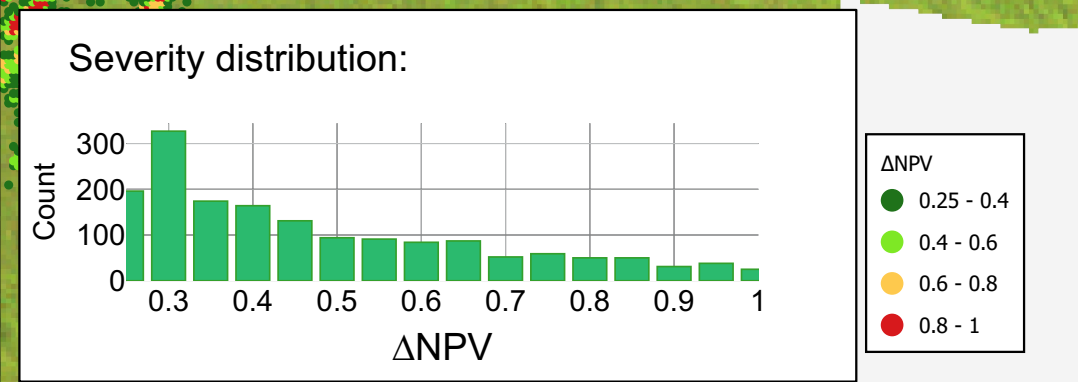

Area: 227.34 (ha)
Number of points/pixels: 2526

© Windthrow Inventory Database (WInD) - Urquiza-Muñoz et.al., 2024
MPI for Biogeochemistry - Department Biogeochemical Processes

Area: 98.73 (ha)
Number of points/pixels: 1097

Severity distribution:

© Windthrow Inventory Database (WInD) - Urquiza-Muñoz et.al., 2024
MPI for Biogeochemistry - Department Biogeochemical Processes

Area: 234.36 (ha)
Number of points/pixels: 2604

© Windthrow Inventory Database (WInD) - Urquiza-Muñoz et.al., 2024
MPI for Biogeochemistry - Department Biogeochemical Processes