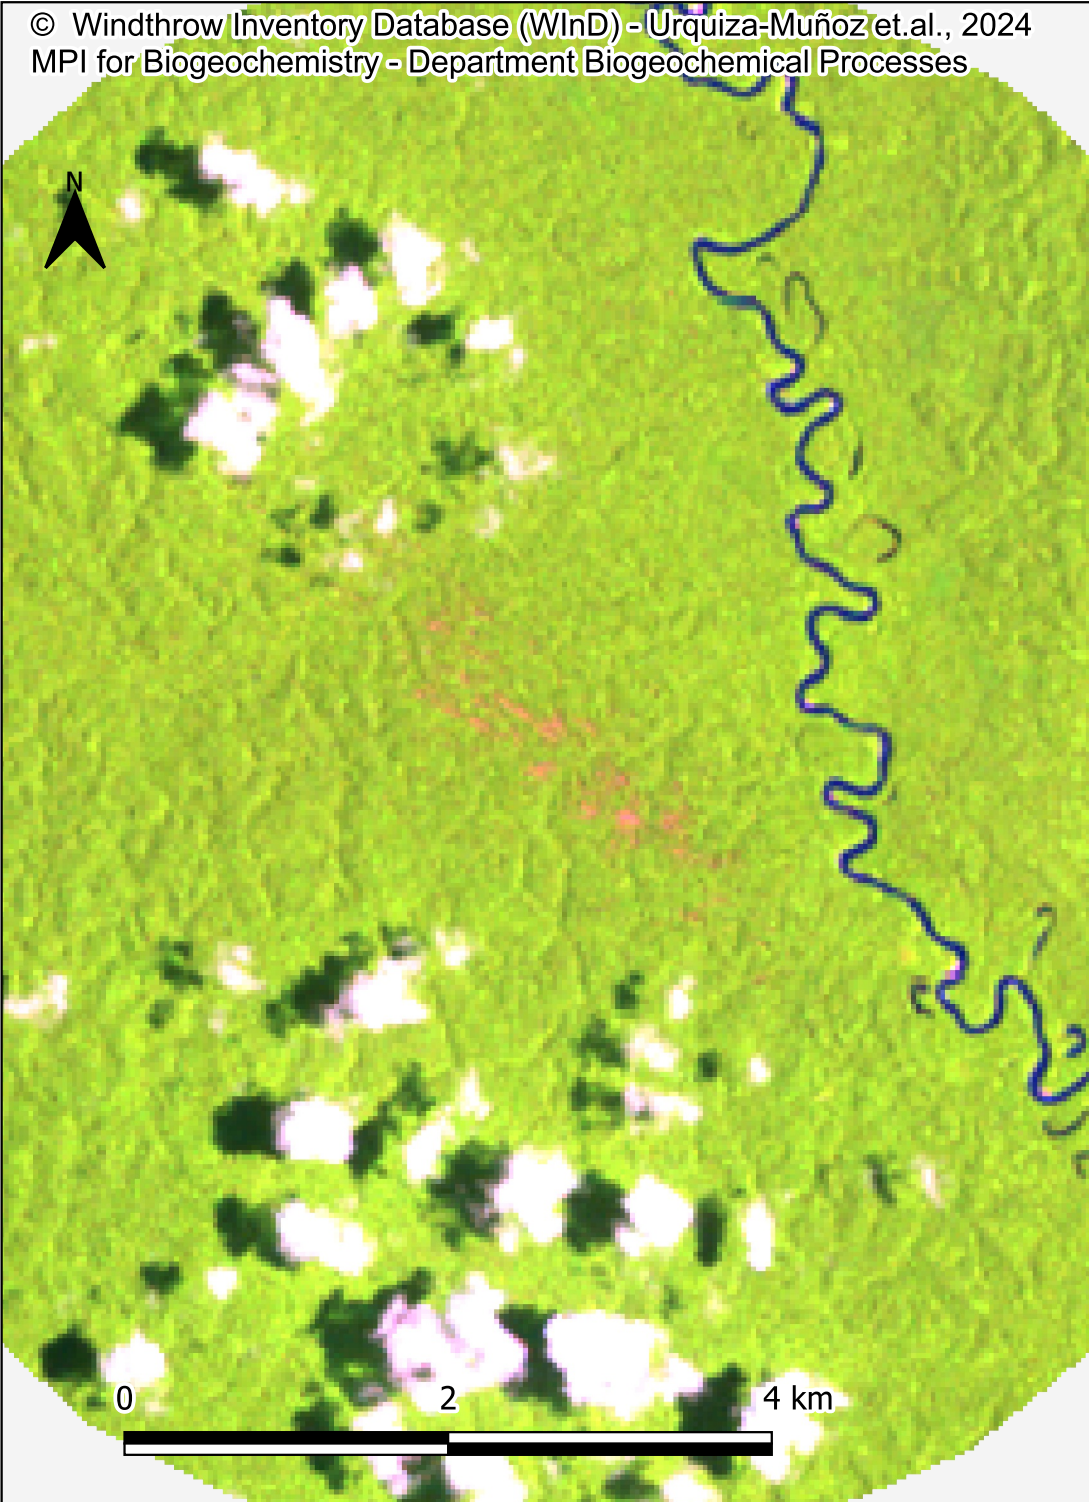

© Windthrow Inventory Database (WInD) - Urquiza-Muñoz et.al., 2024
MPI for Biogeochemistry - Department Biogeochemical Processes