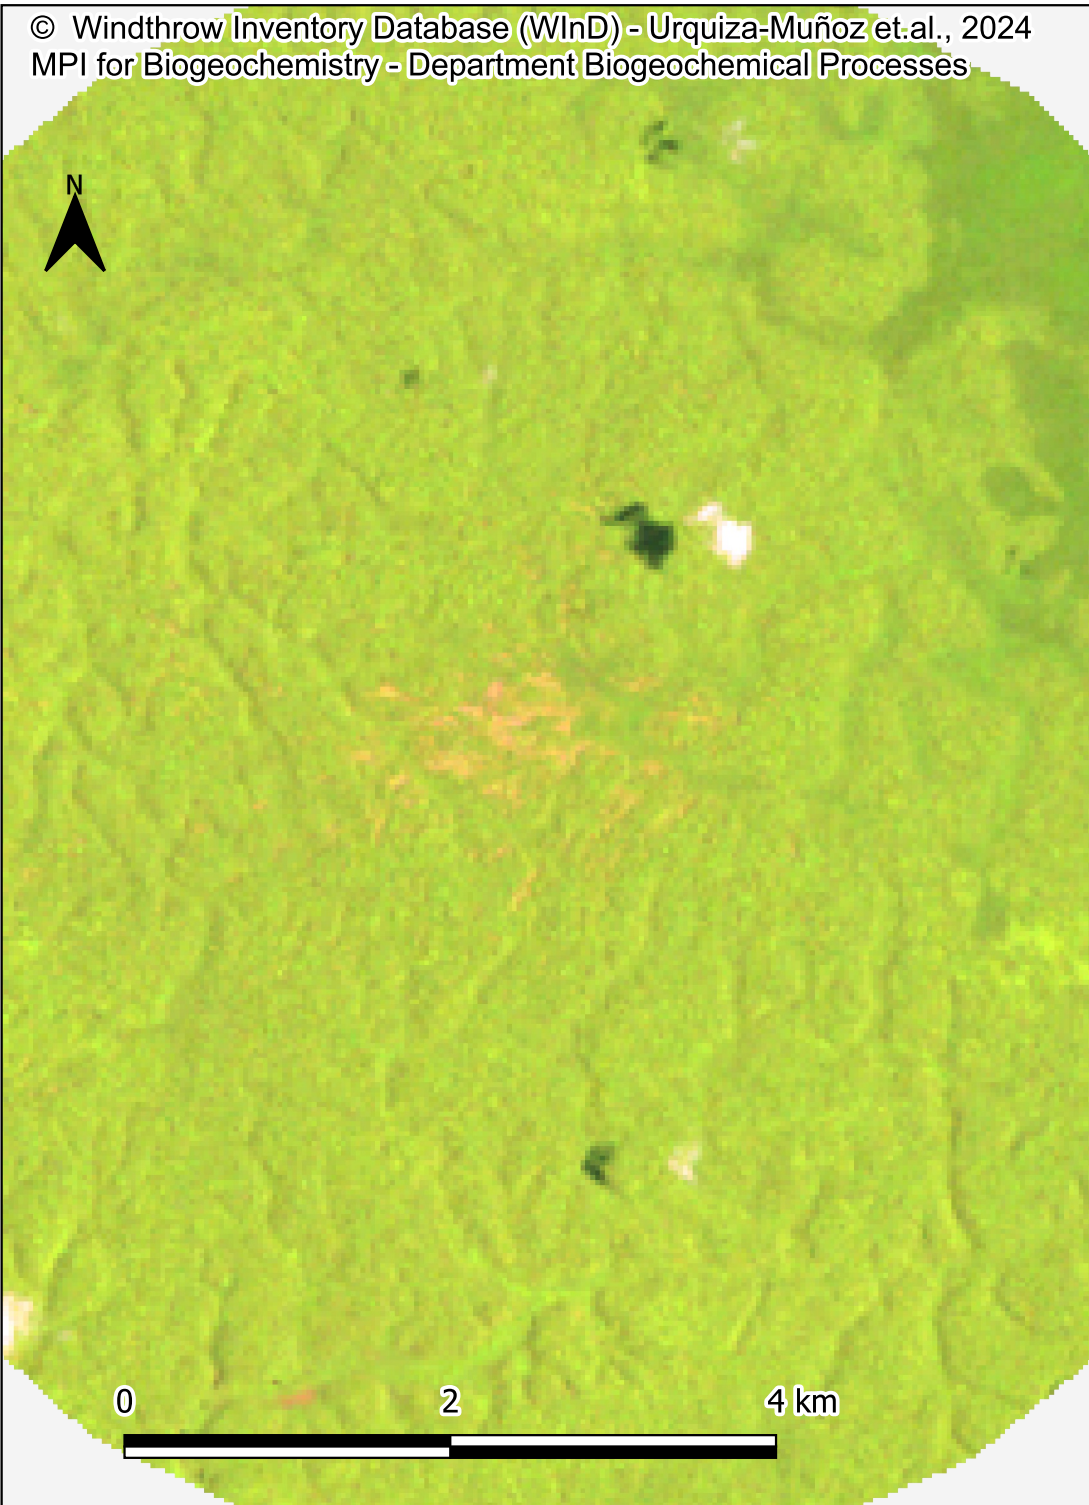

© Windthrow Inventory Database (WInD) - Urquiza-Muñoz et.al., 2024
MPI for Biogeochemistry - Department Biogeochemical Processes

Area: 47.43 (ha)
Number of points/pixels: 527