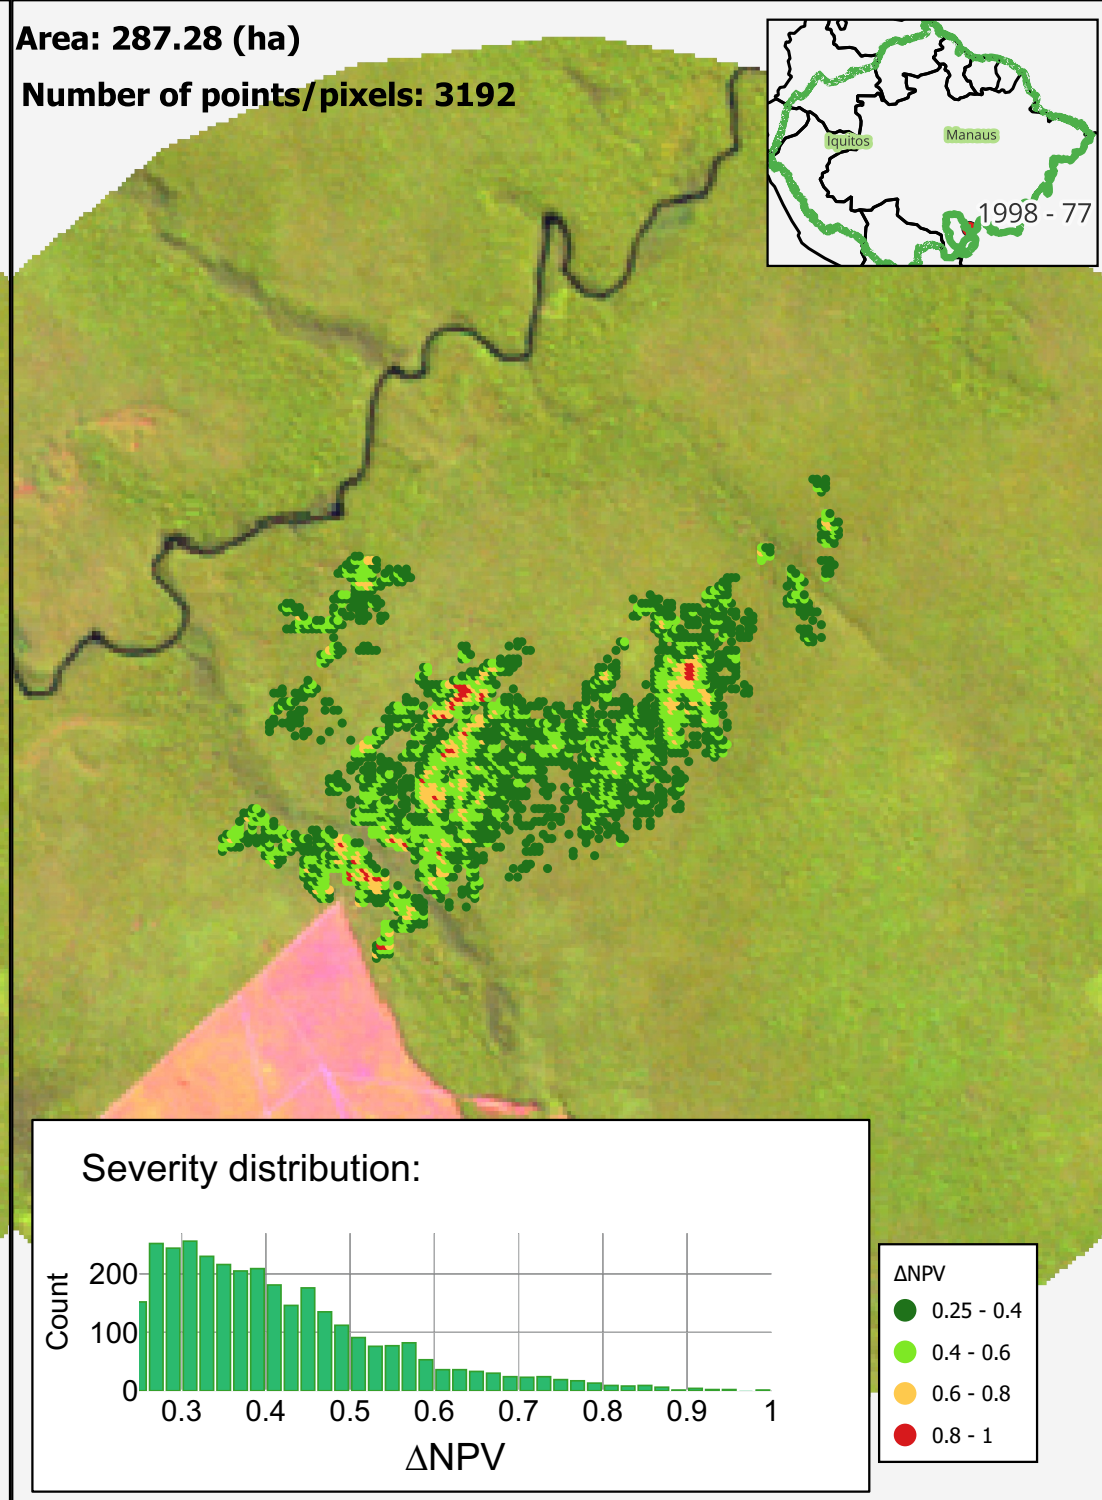

© Windthrow Inventory Database (WInD) - Urquiza-Muñoz et.al., 2024
MPI for Biogeochemistry - Department Biogeochemical Processes