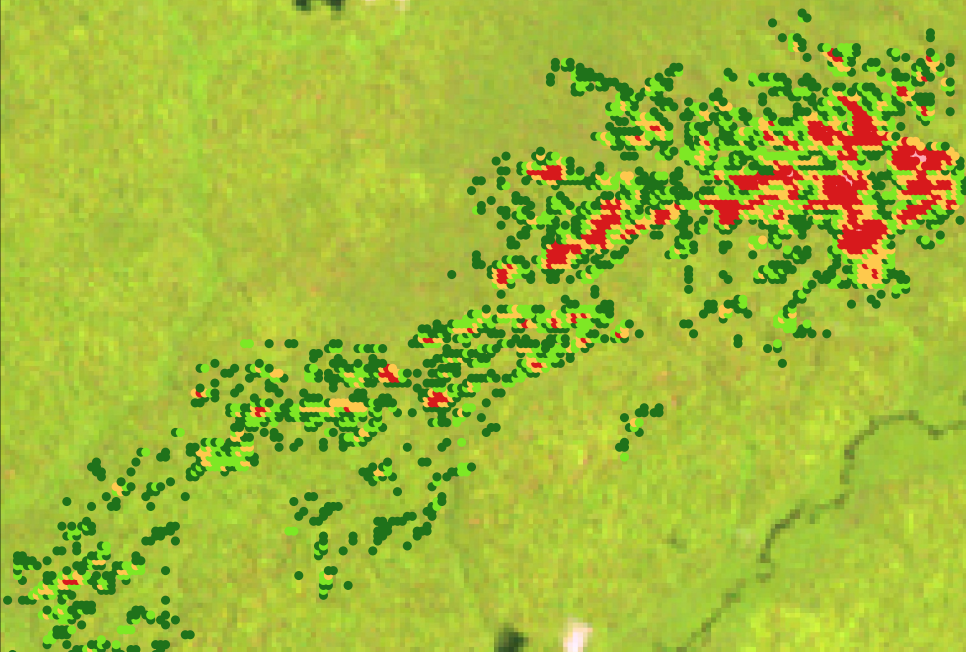

© Windthrow Inventory Database (WInD) - Urquiza-Muñoz et.al., 2024
MPI for Biogeochemistry - Department Biogeochemical Processes

Area: 310.68 (ha)
Number of points/pixels: 3452

Severity distribution:

© Windthrow Inventory Database (WInD) - Urquiza-Muñoz et.al., 2024
MPI for Biogeochemistry - Department Biogeochemical Processes

Area: 312.12 (ha)

Number of points/pixels: 3468

Severity distribution:

© Windthrow Inventory Database (WInD) - Urquiza-Muñoz et.al., 2024
MPI for Biogeochemistry - Department Biogeochemical Processes

Area: 138.87 (ha)